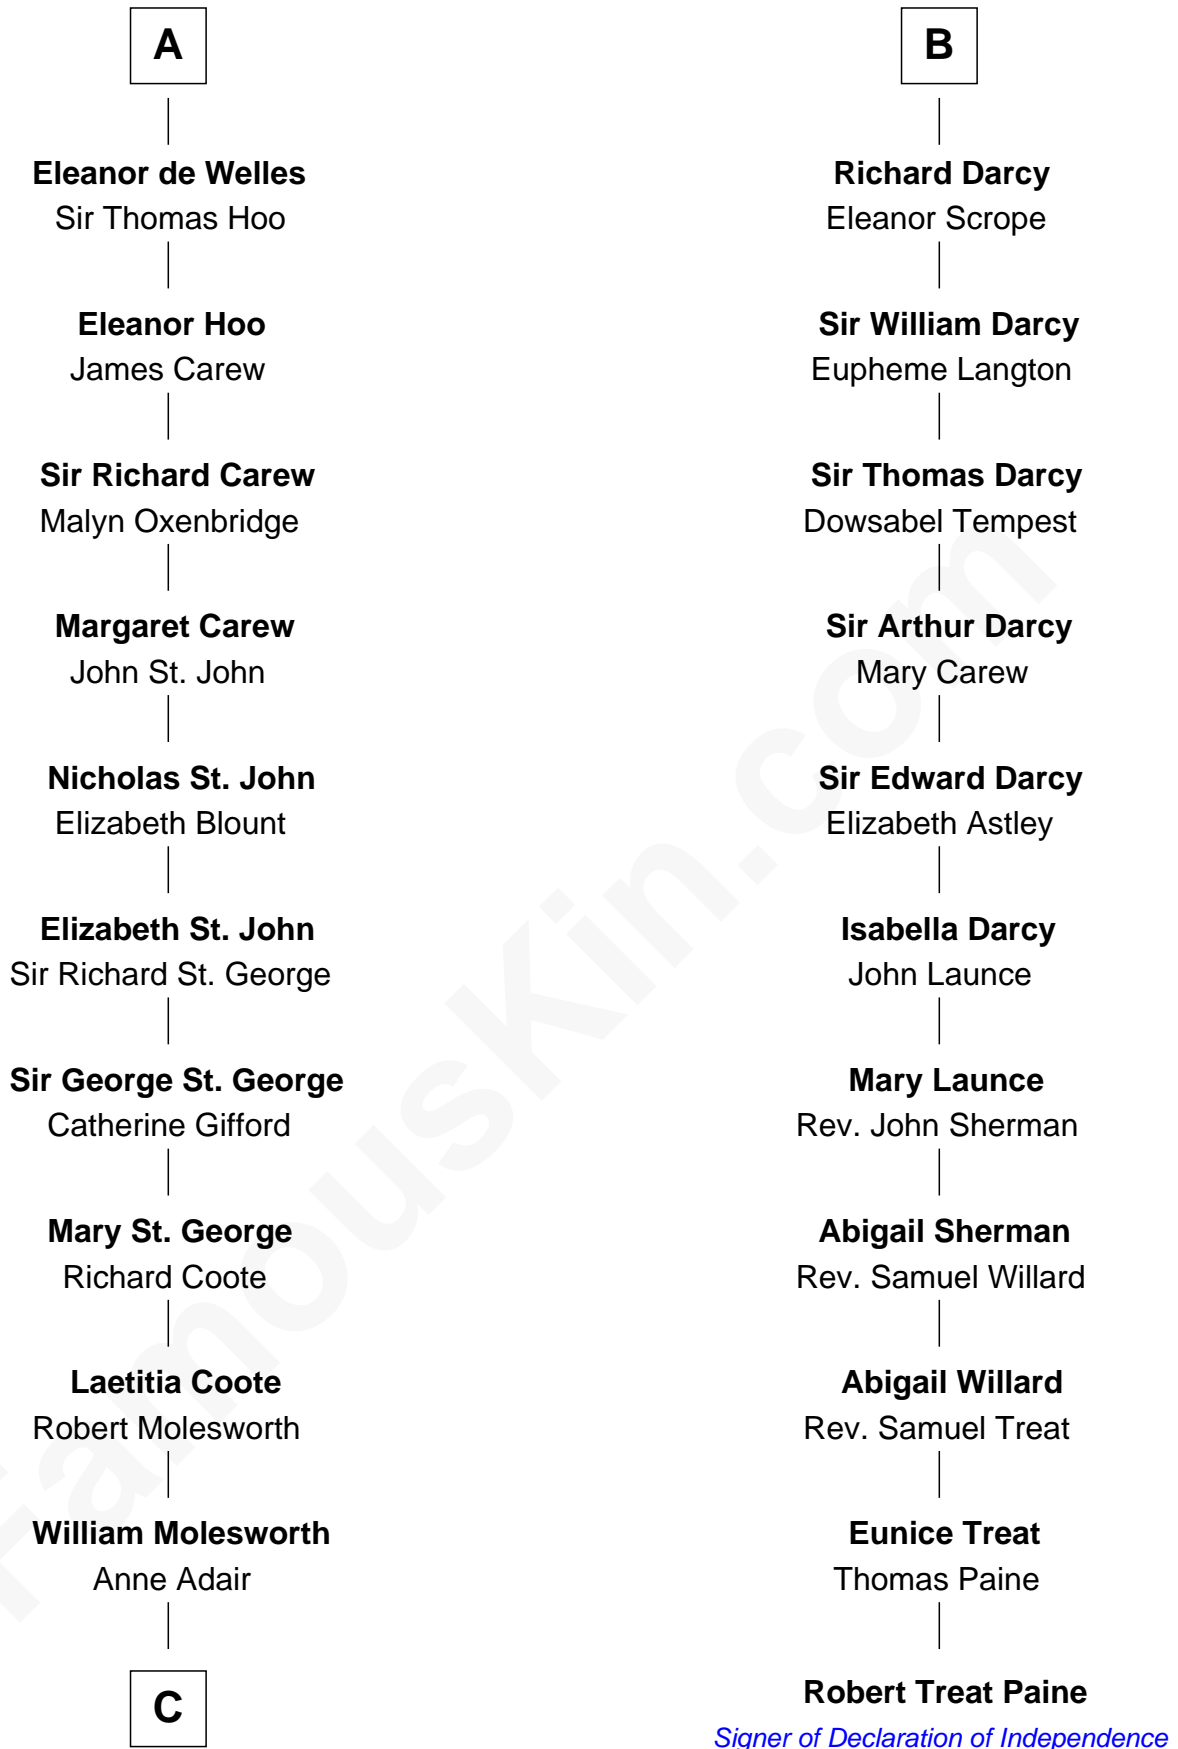

**FamousKin.com**  
**Relationship Chart of**  
**Olivia De Havilland**  
*Movie Actress*

17th cousin 4 times removed of

**Robert Treat Paine**  
*Signer of the Declaration of Independence*

**C**

**Richard Molesworth**

Catherine Cobb

**John Molesworth**

Louise Tomkyns

**Margaret Letitia Molesworth**

Charles Richard De Havilland

**Walter Augustus De Havilland**

Lillian Augusta Ruse

**Olivia De Havilland**