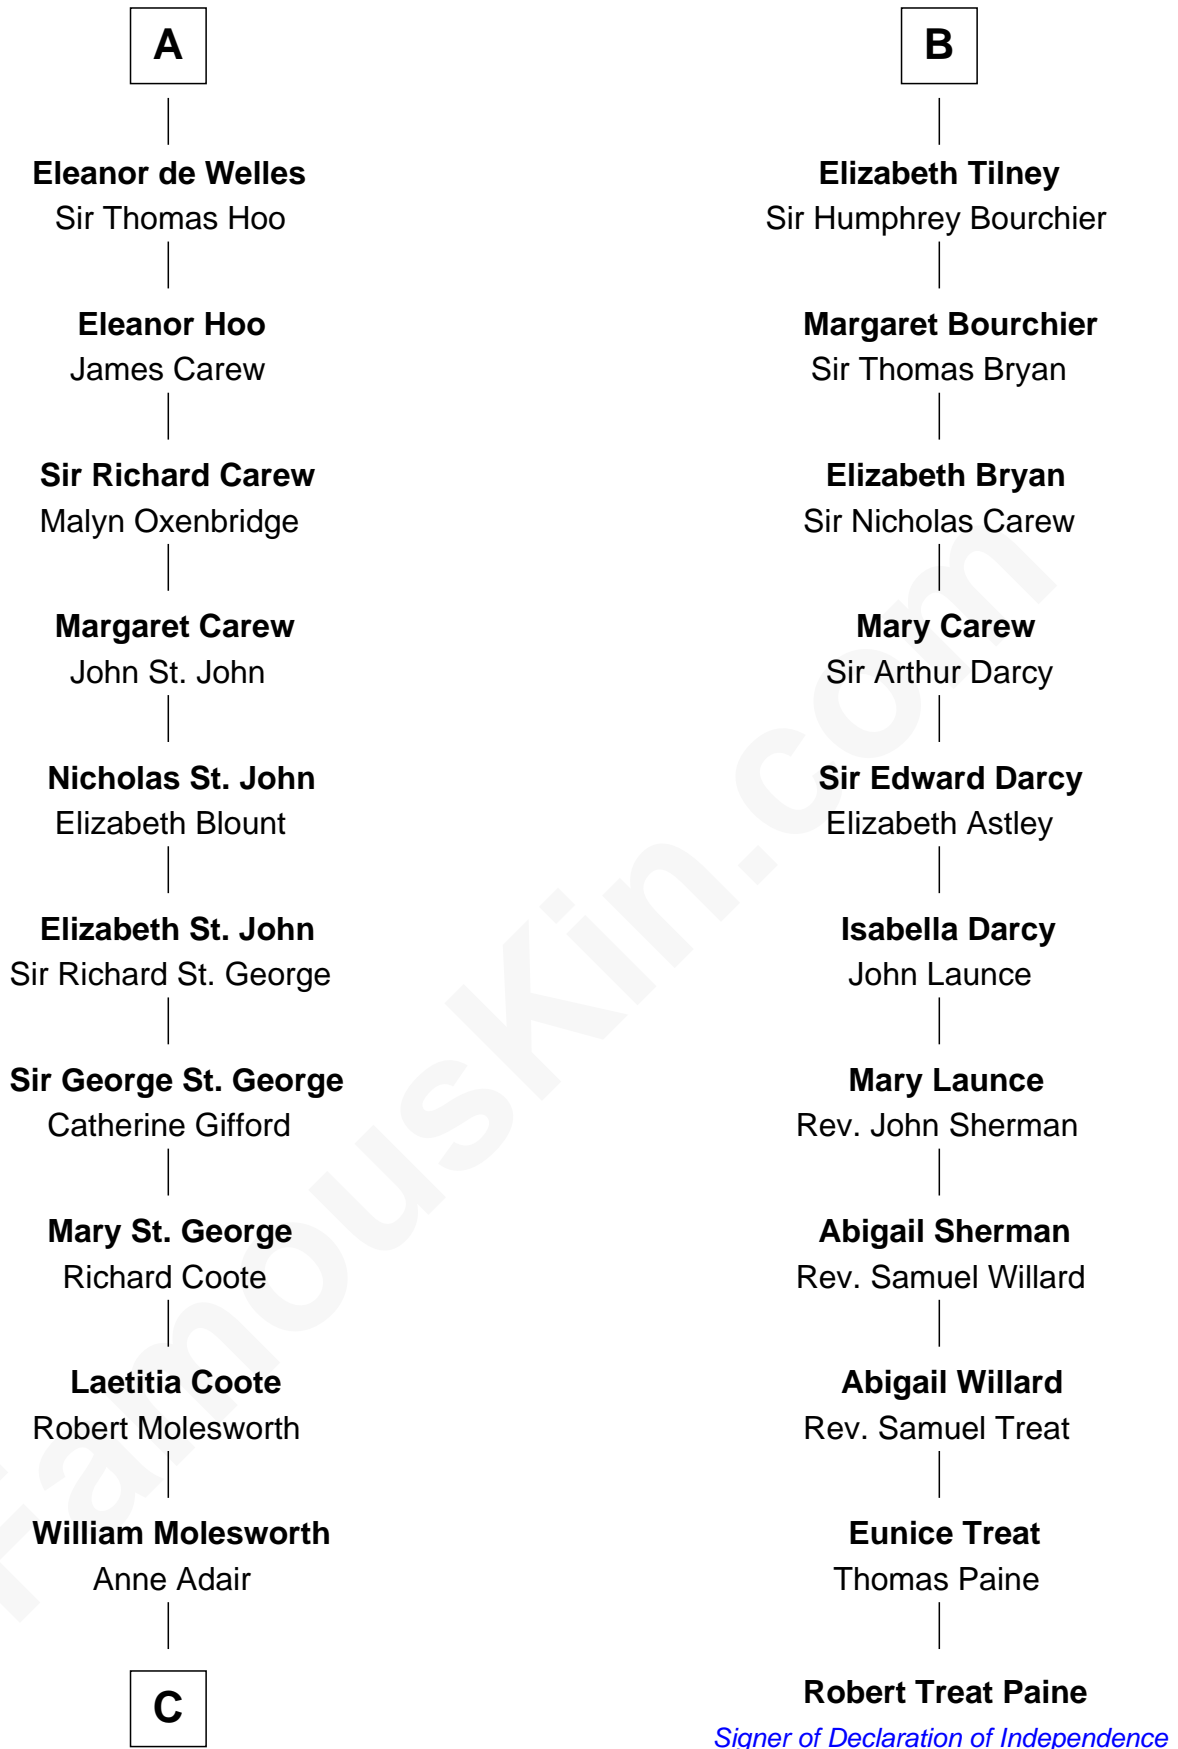

FamousKin.com
Relationship Chart of
Olivia De Havilland
Movie Actress

17th cousin 4 times removed of

Robert Treat Paine
Signer of the Declaration of Independence

Sir William de Cantilupe
 Eve de Braiose

C

Richard Molesworth

Catherine Cobb

John Molesworth

Louise Tomkyns

Margaret Letitia Molesworth

Charles Richard De Havilland

Walter Augustus De Havilland

Lillian Augusta Ruse