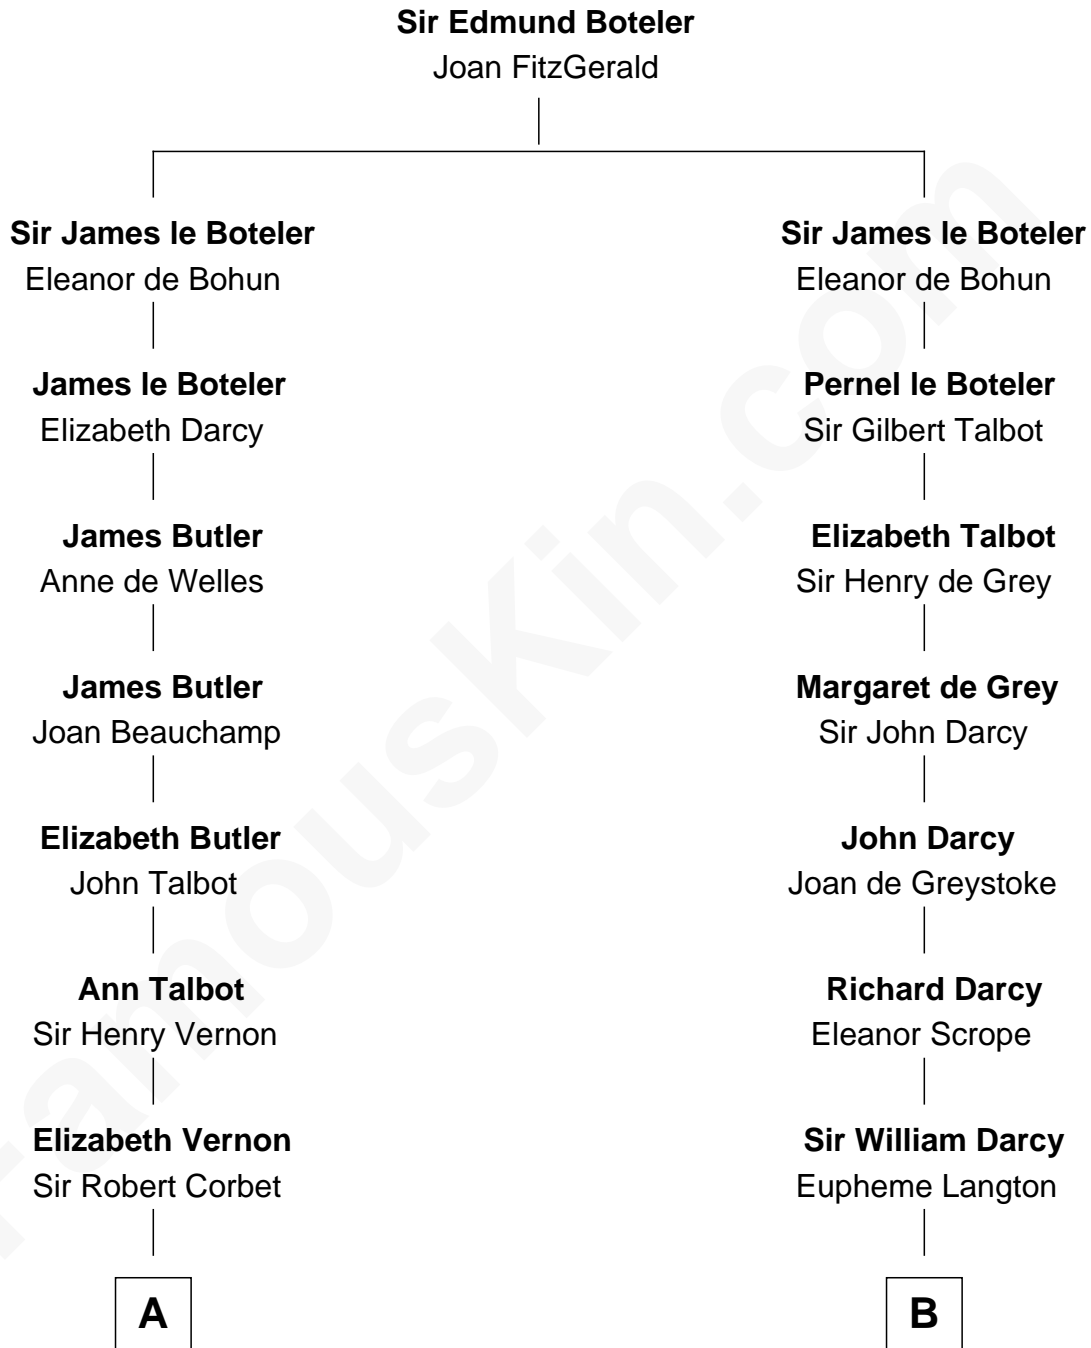

FamousKin.com
Relationship Chart of
Olivia De Havilland
Movie Actress

15th cousin 3 times removed of

Robert Treat Paine
Signer of the Declaration of Independence

C

—
Walter Augustus De Havilland

Lillian Augusta Ruse