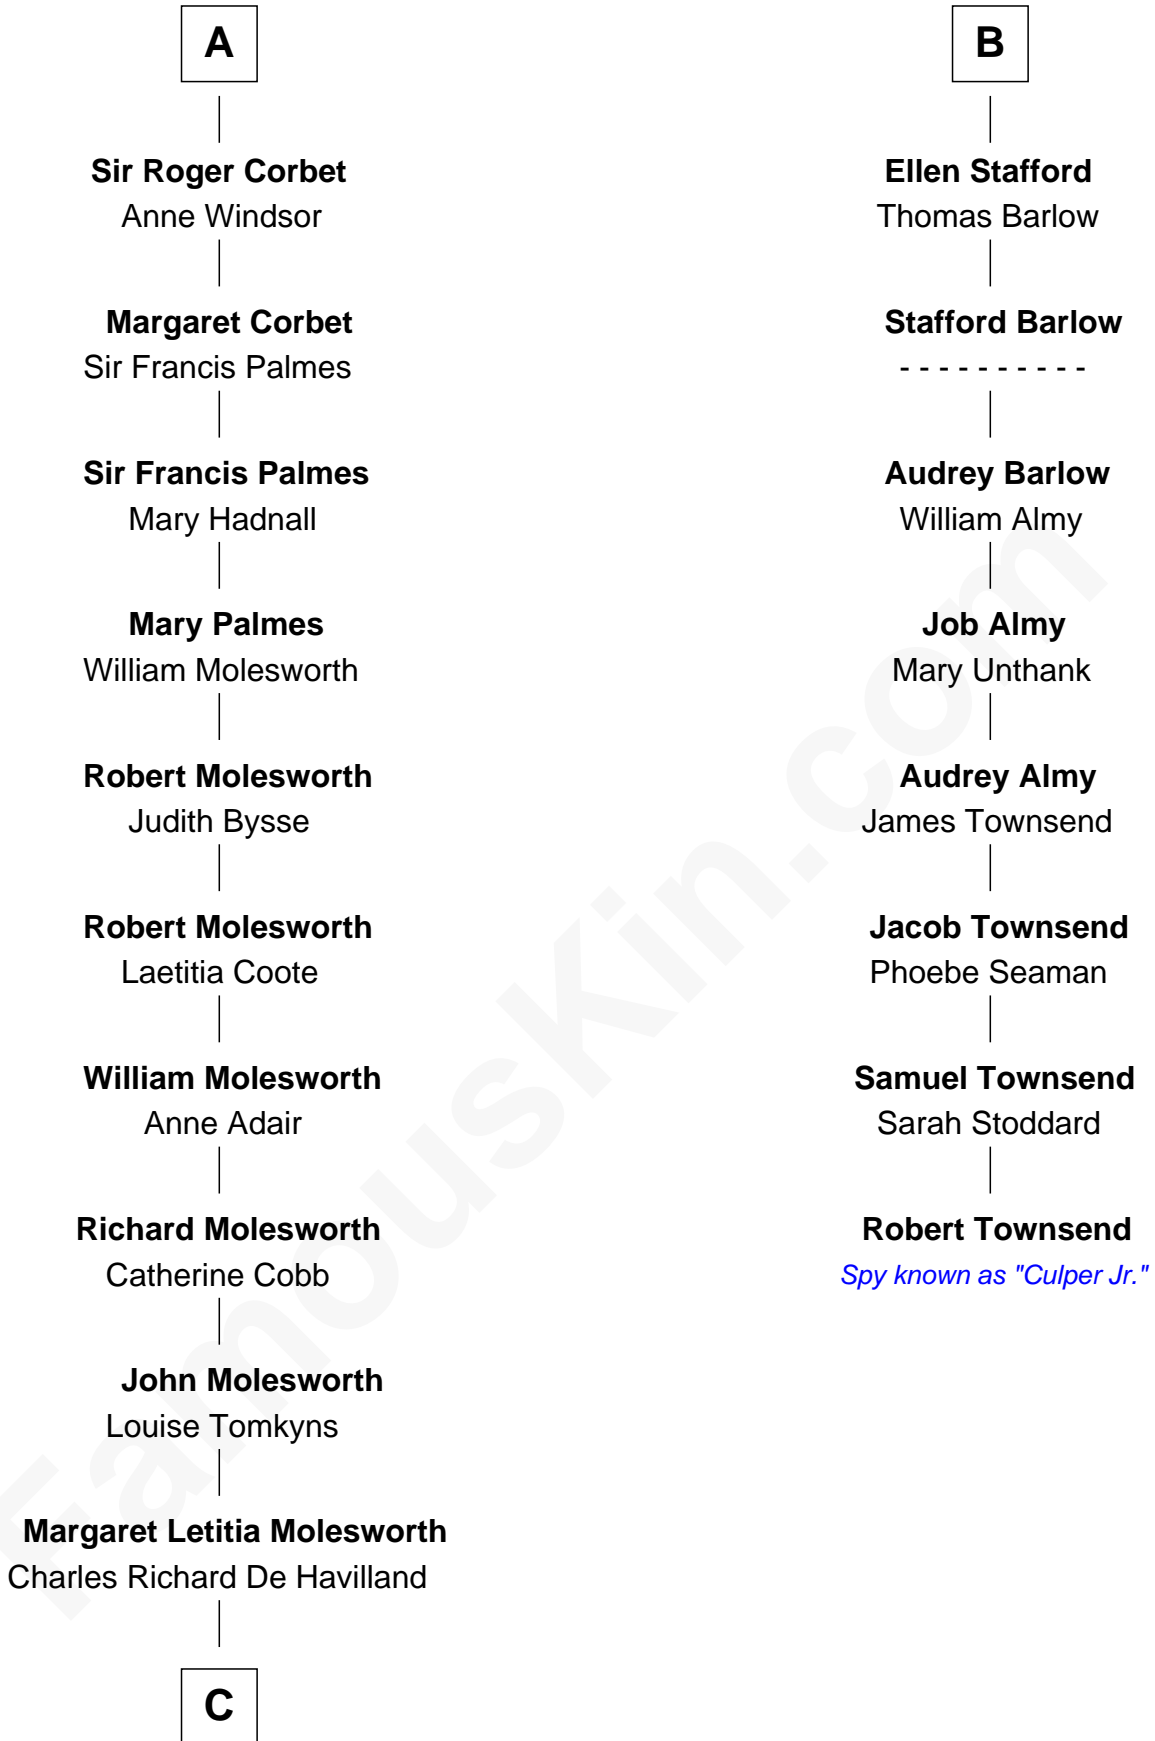

FamousKin.com
Relationship Chart of
Olivia De Havilland
Movie Actress

14th cousin 4 times removed of

Robert Townsend

Member of the Culper Spy Ring during the American Revolution

C

—
Walter Augustus De Havilland

Lillian Augusta Ruse

—
Olivia De Havilland

Movie Actress

FamousKin.com