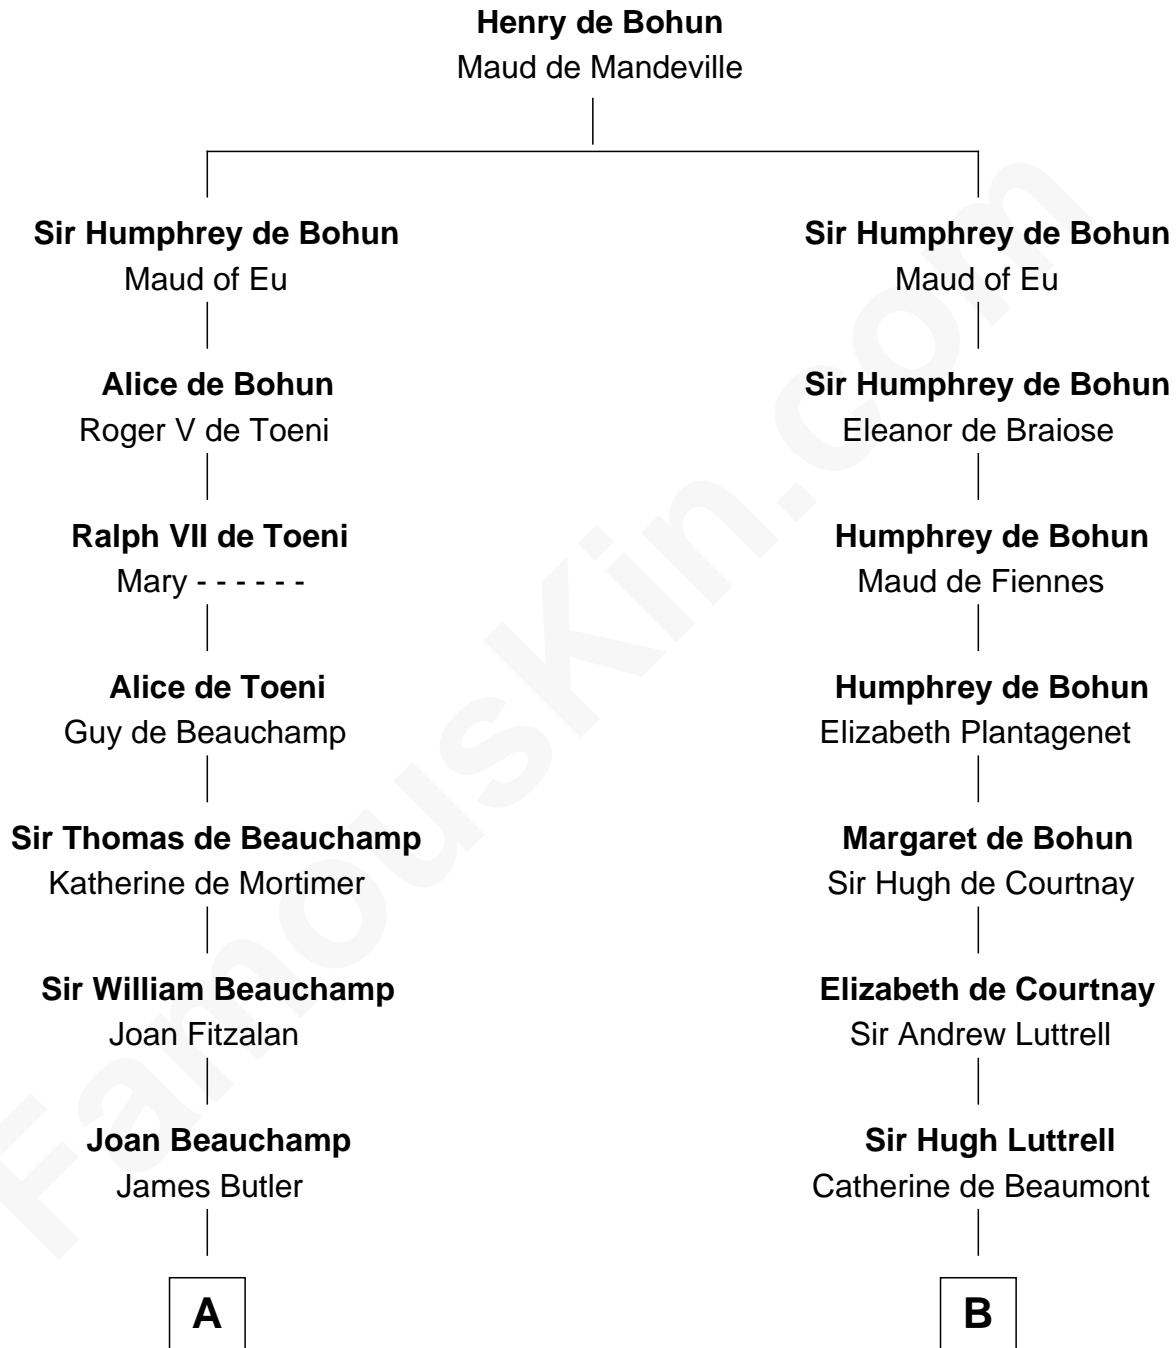

FamousKin.com
Relationship Chart of
Olivia De Havilland
Movie Actress

17th cousin 4 times removed of

Caleb Brewster

Member of the Culper Spy Ring during the American Revolution

C

Richard Molesworth

Catherine Cobb

John Molesworth

Louise Tomkyns

Margaret Letitia Molesworth

Charles Richard De Havilland

Walter Augustus De Havilland

Lillian Augusta Ruse

Olivia De Havilland

Movie Actress