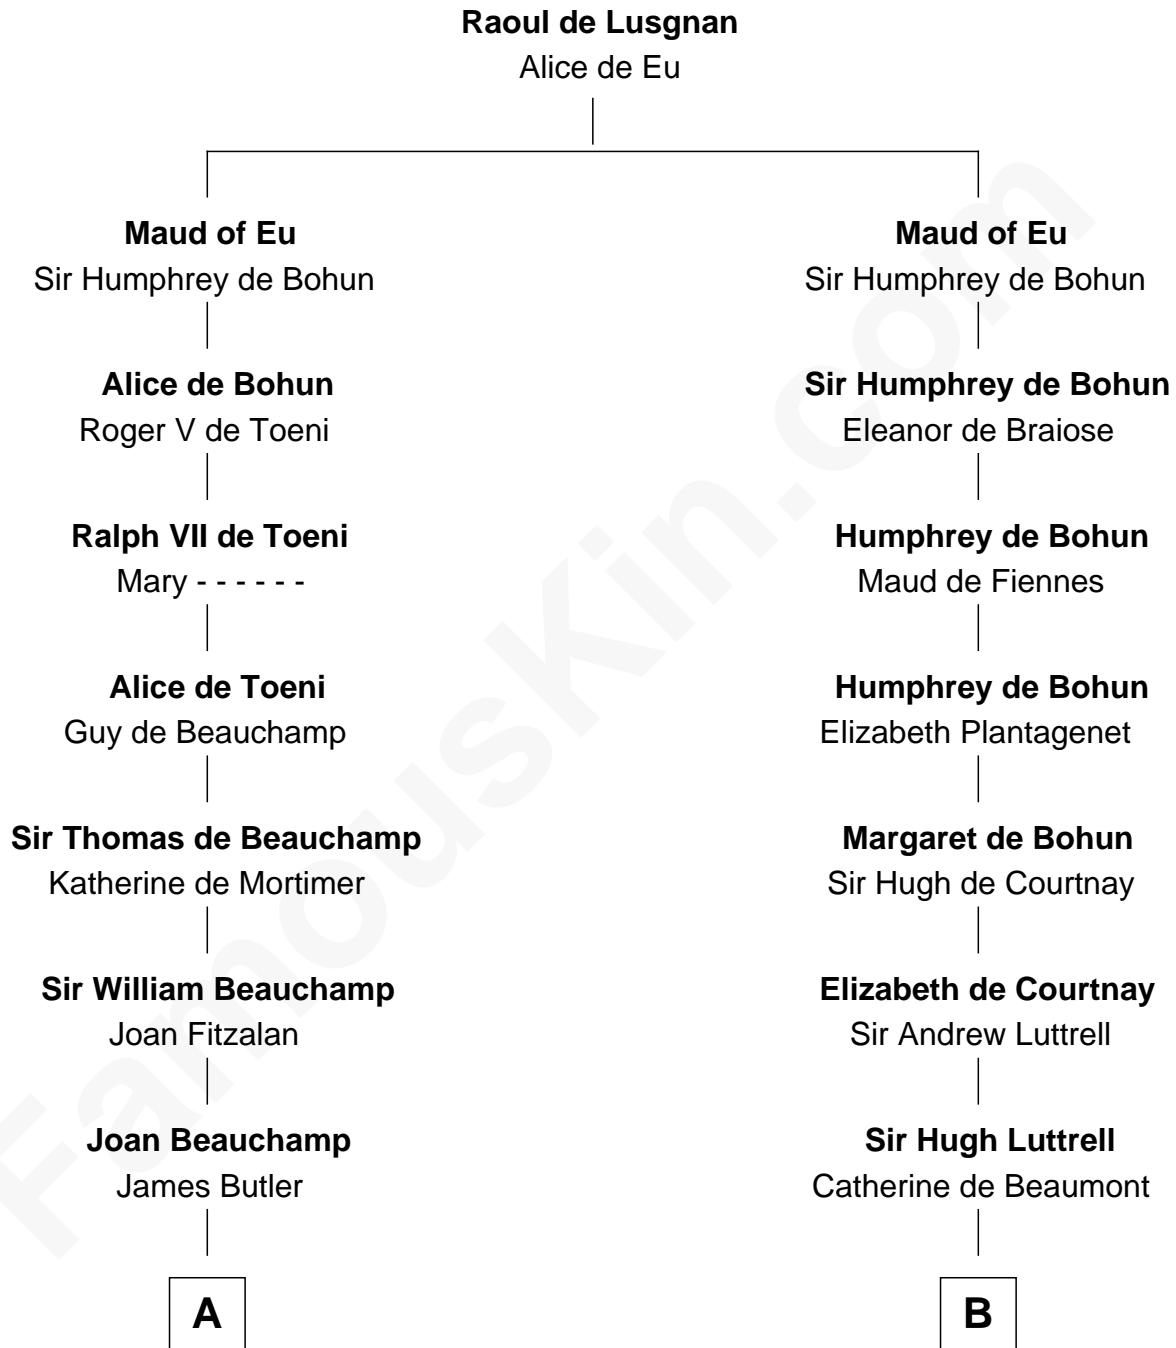

FamousKin.com
Relationship Chart of
Olivia De Havilland
Movie Actress

17th cousin 4 times removed of

Caleb Brewster

Member of the Culper Spy Ring during the American Revolution

C

Richard Molesworth

Catherine Cobb

John Molesworth

Louise Tomkyns

Margaret Letitia Molesworth

Charles Richard De Havilland

Walter Augustus De Havilland

Lillian Augusta Ruse

Olivia De Havilland

Movie Actress