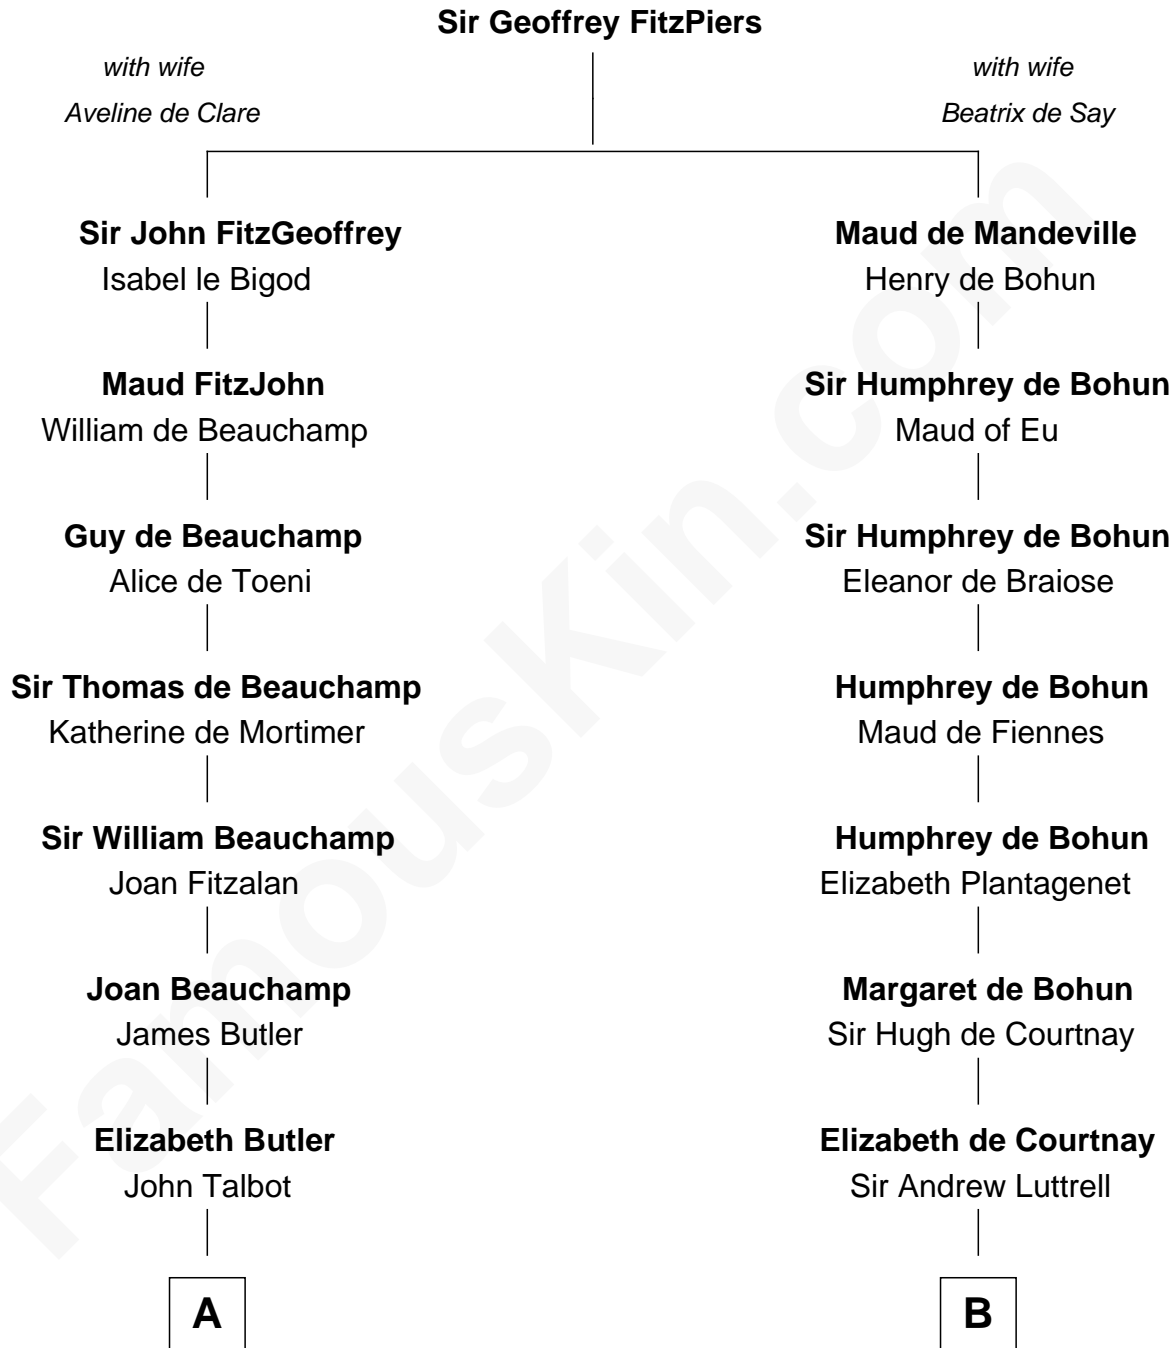

FamousKin.com
Relationship Chart of
Olivia De Havilland
Movie Actress

18th cousin 2 times removed of

Caleb Brewster

Member of the Culper Spy Ring during the American Revolution

A

Ann Talbot

Sir Henry Vernon

Elizabeth Vernon

Sir Robert Corbet

Sir Roger Corbet

Anne Windsor

Margaret Corbet

Sir Francis Palmes

Sir Francis Palmes

Mary Hadnall