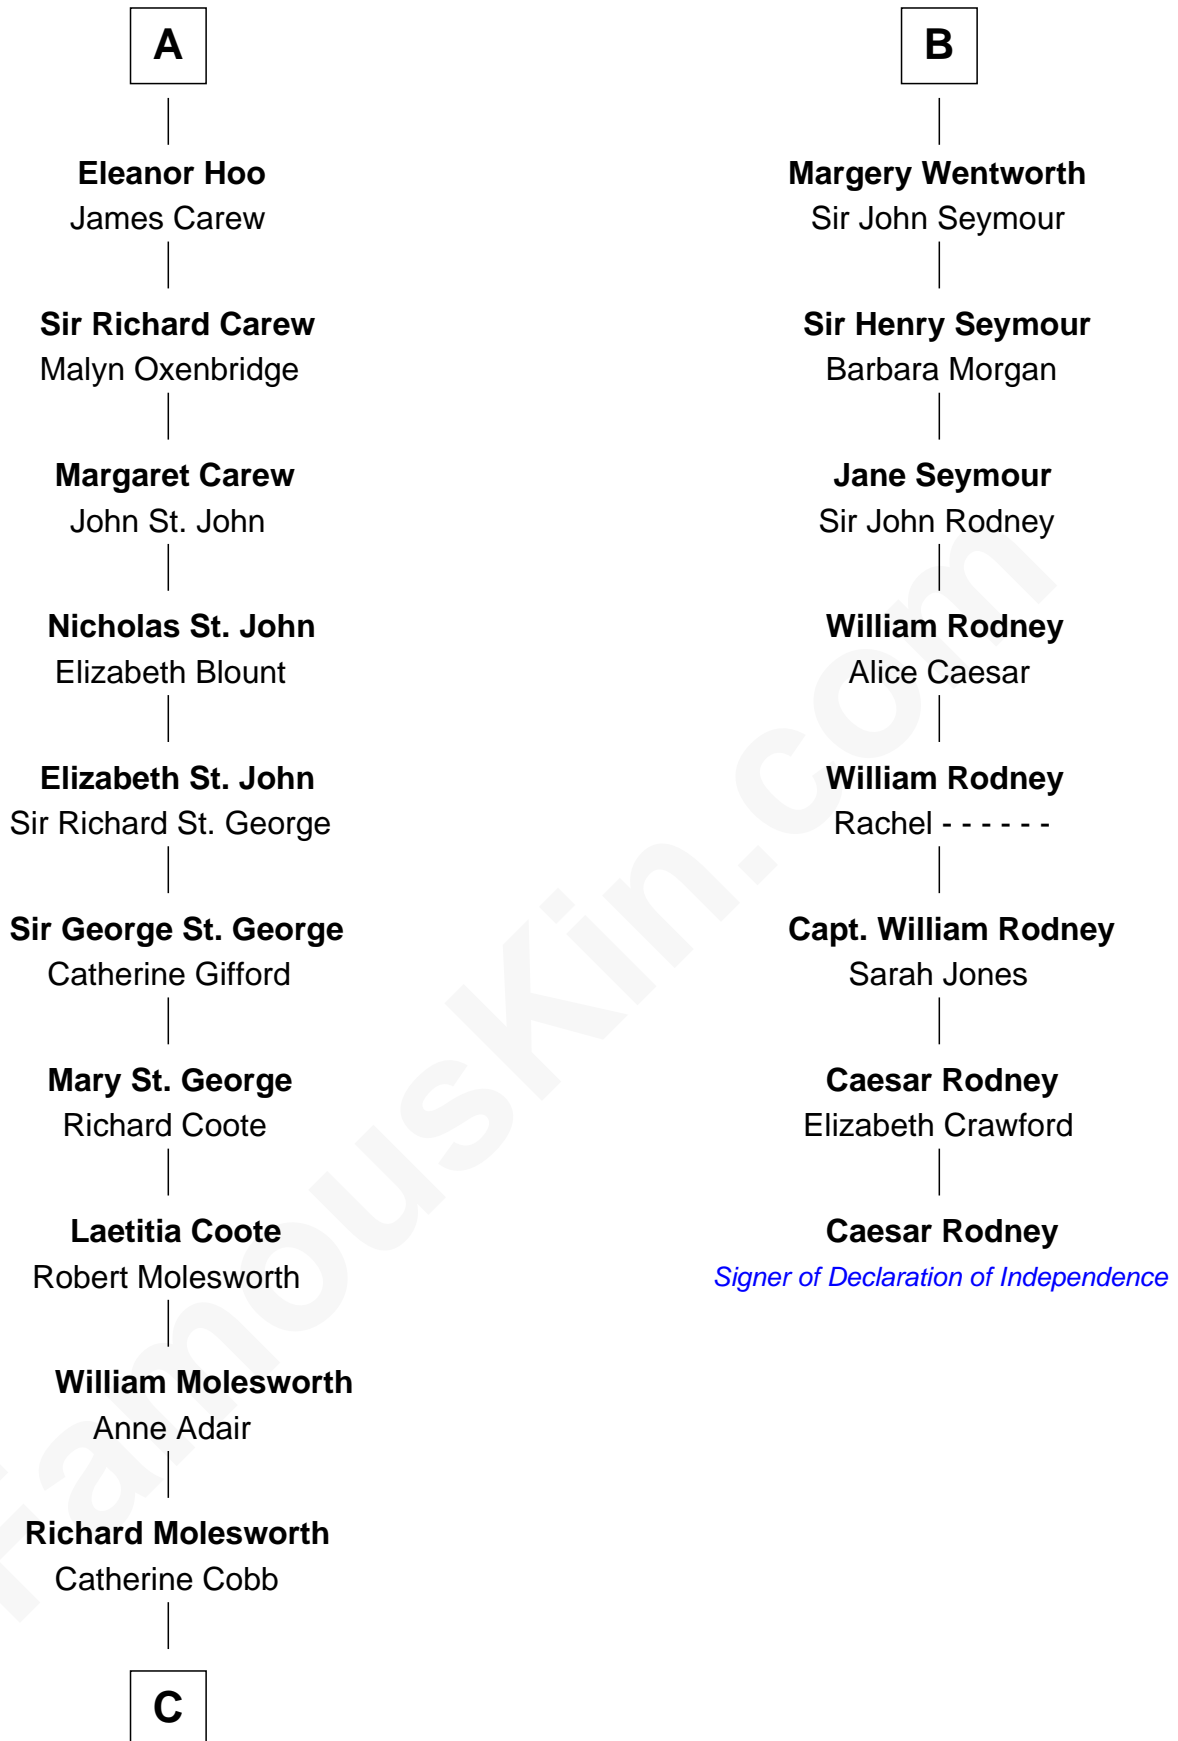

FamousKin.com
Relationship Chart of
Olivia De Havilland
Movie Actress

14th cousin 6 times removed of

Caesar Rodney
Signer of the Declaration of Independence

C

—
John Molesworth

Louise Tomkyns

—
Margaret Letitia Molesworth

Charles Richard De Havilland

—
Walter Augustus De Havilland

Lillian Augusta Ruse

—
Olivia De Havilland

Movie Actress

FamousKin.com