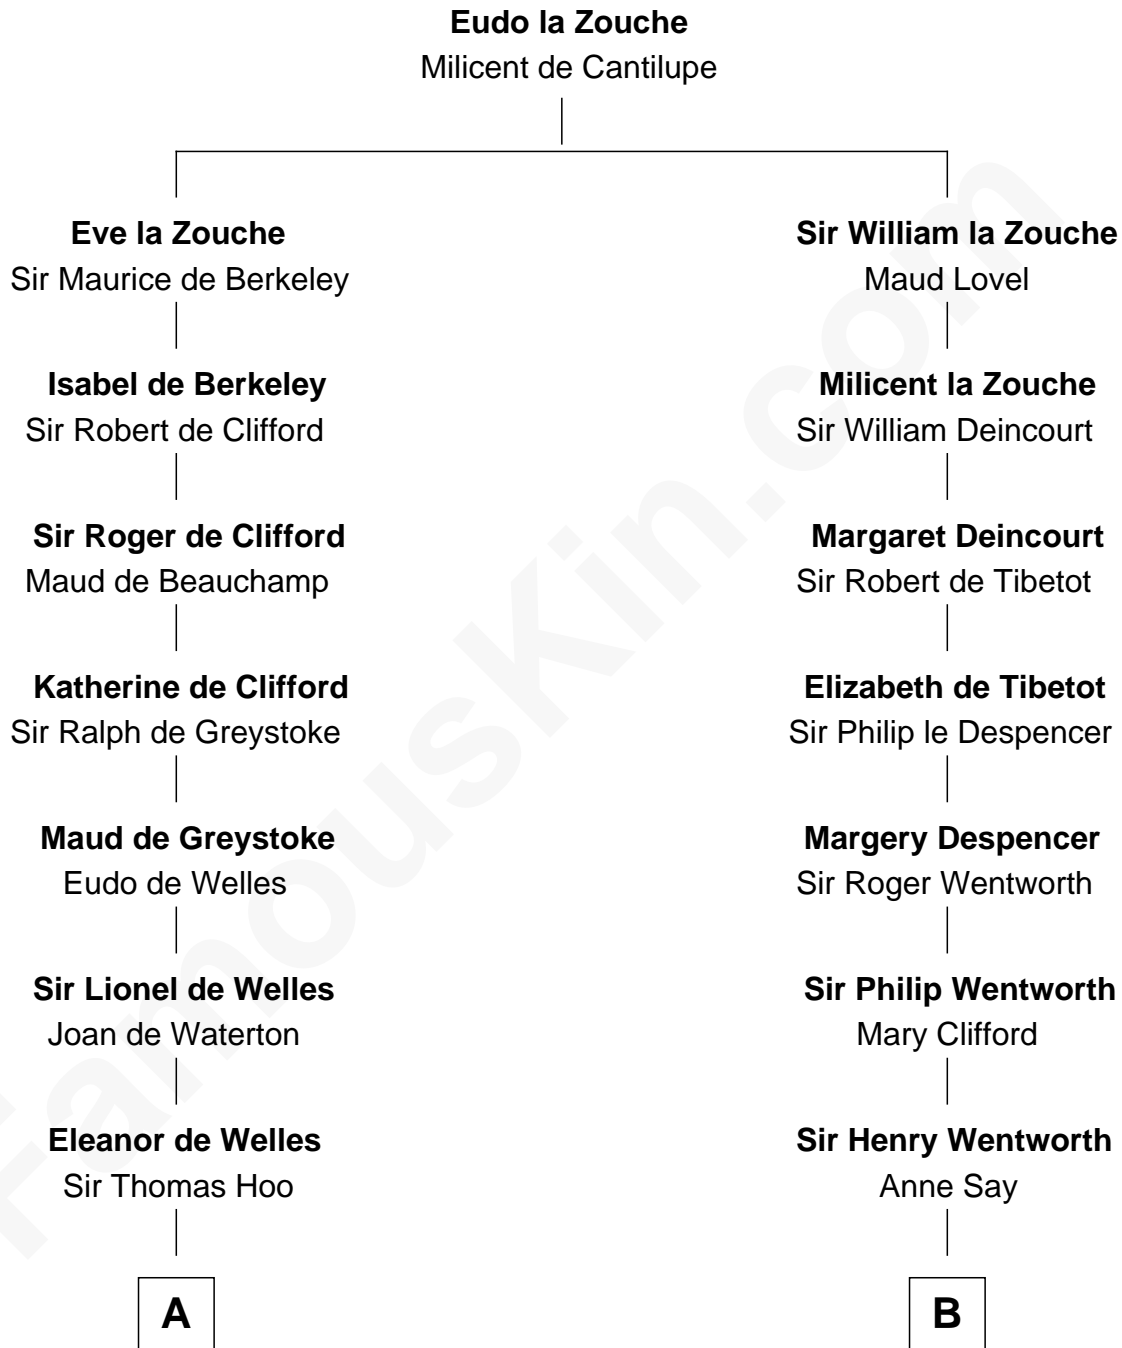

FamousKin.com
Relationship Chart of
Olivia De Havilland
Movie Actress

14th cousin 6 times removed of

Caesar Rodney
Signer of the Declaration of Independence

C

—
John Molesworth

Louise Tomkyns

—
Margaret Letitia Molesworth

Charles Richard De Havilland

—
Walter Augustus De Havilland

Lillian Augusta Ruse

—
Olivia De Havilland

Movie Actress

FamousKin.com