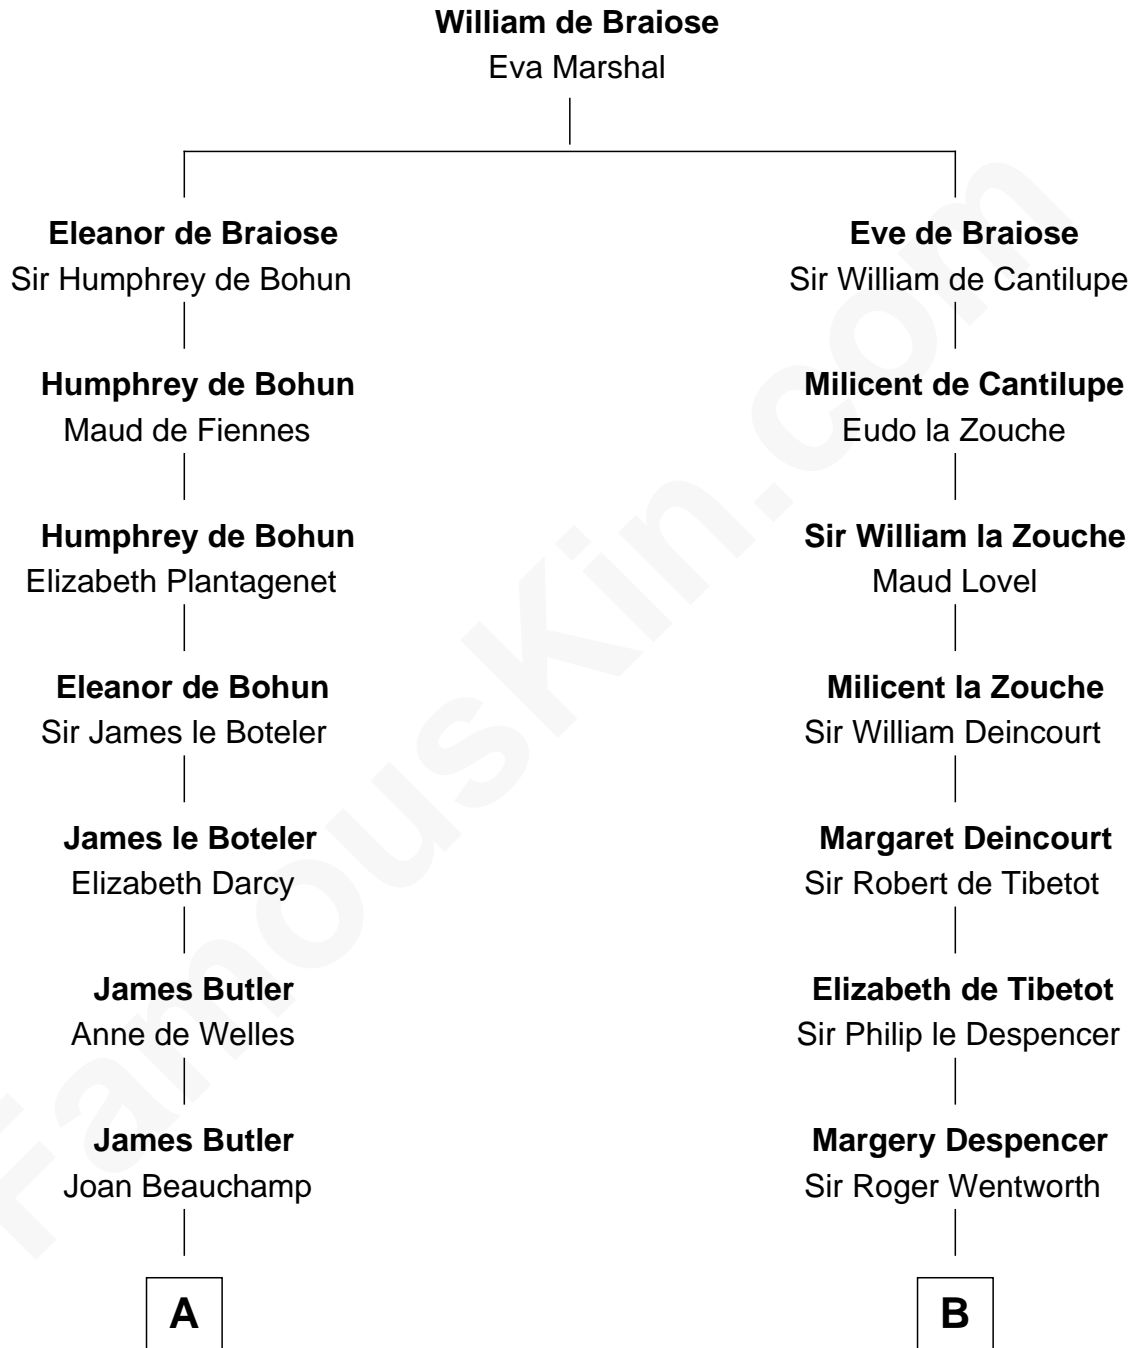

**FamousKin.com**  
**Relationship Chart of**  
**Olivia De Havilland**  
*Movie Actress*

16th cousin 5 times removed of

**Caesar Rodney**  
*Signer of the Declaration of Independence*

**C**

Richard Molesworth

Catherine Cobb

John Molesworth

Louise Tomkyns

Margaret Letitia Molesworth

Charles Richard De Havilland

Walter Augustus De Havilland

Lillian Augusta Ruse

Olivia De Havilland

*Movie Actress*

FamousKin.com