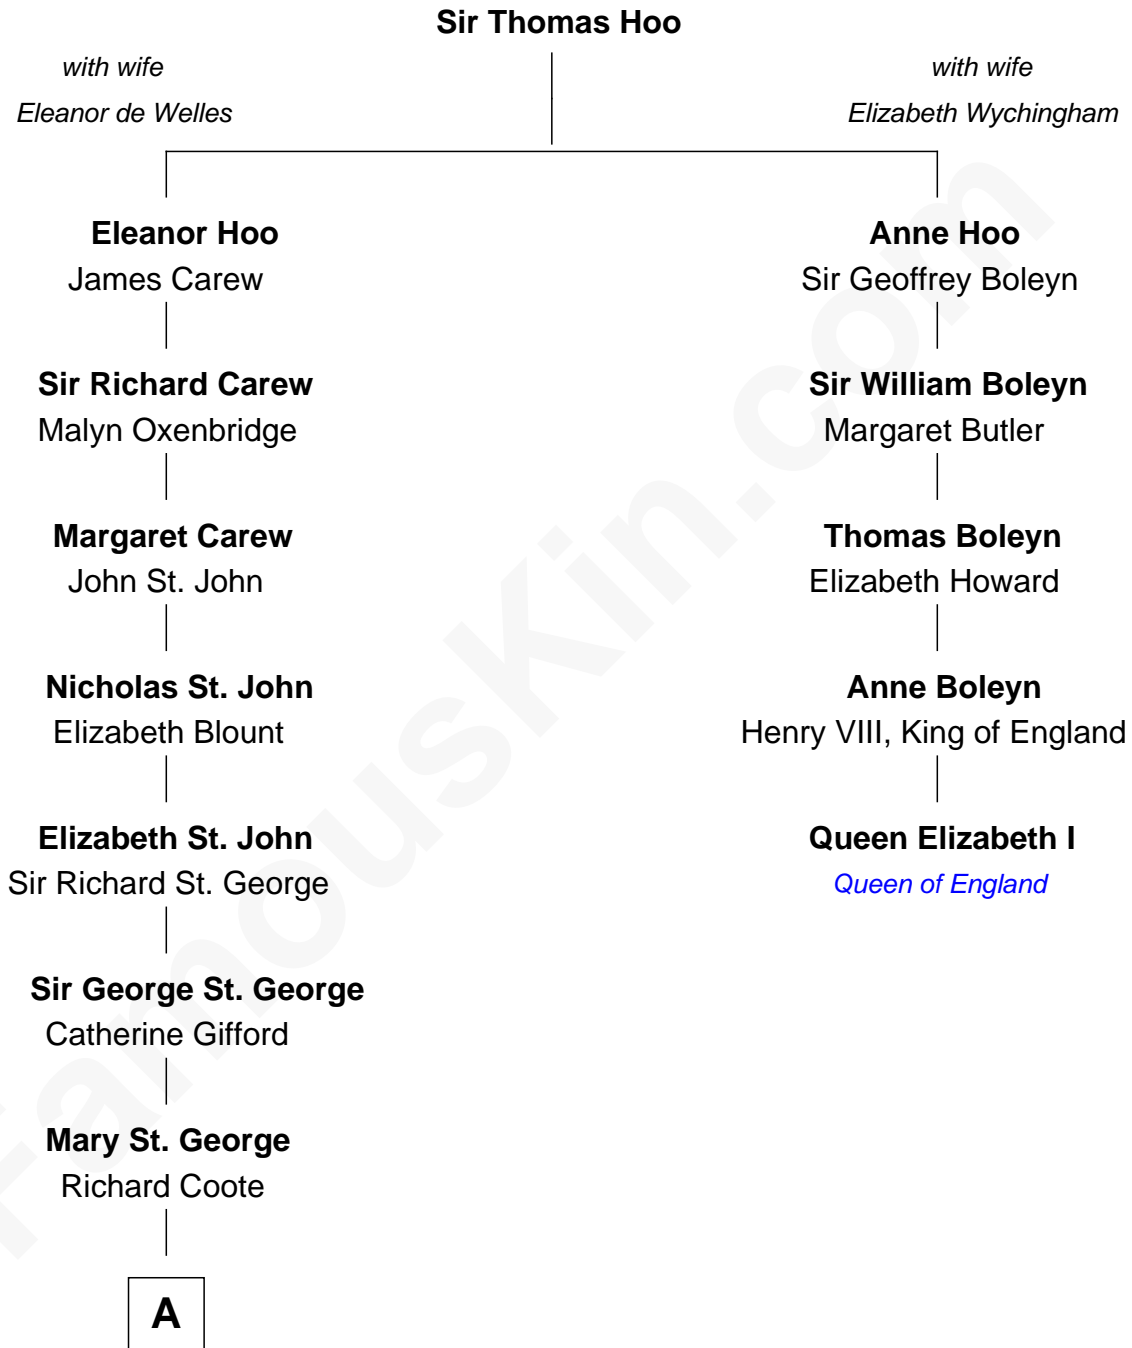

**FamousKin.com**  
**Relationship Chart of**  
**Olivia De Havilland**  
*Movie Actress*

4th cousin 9 times removed of  
**Queen Elizabeth I**  
*Queen of England*

**A**

—  
**Laetitia Coote**

Robert Molesworth

—  
**William Molesworth**

Anne Adair

—  
**Richard Molesworth**

Catherine Cobb

—  
**John Molesworth**

Louise Tomkyns

—  
**Margaret Letitia Molesworth**

Charles Richard De Havilland

—  
**Walter Augustus De Havilland**

Lillian Augusta Ruse

—  
**Olivia De Havilland**

*Movie Actress*