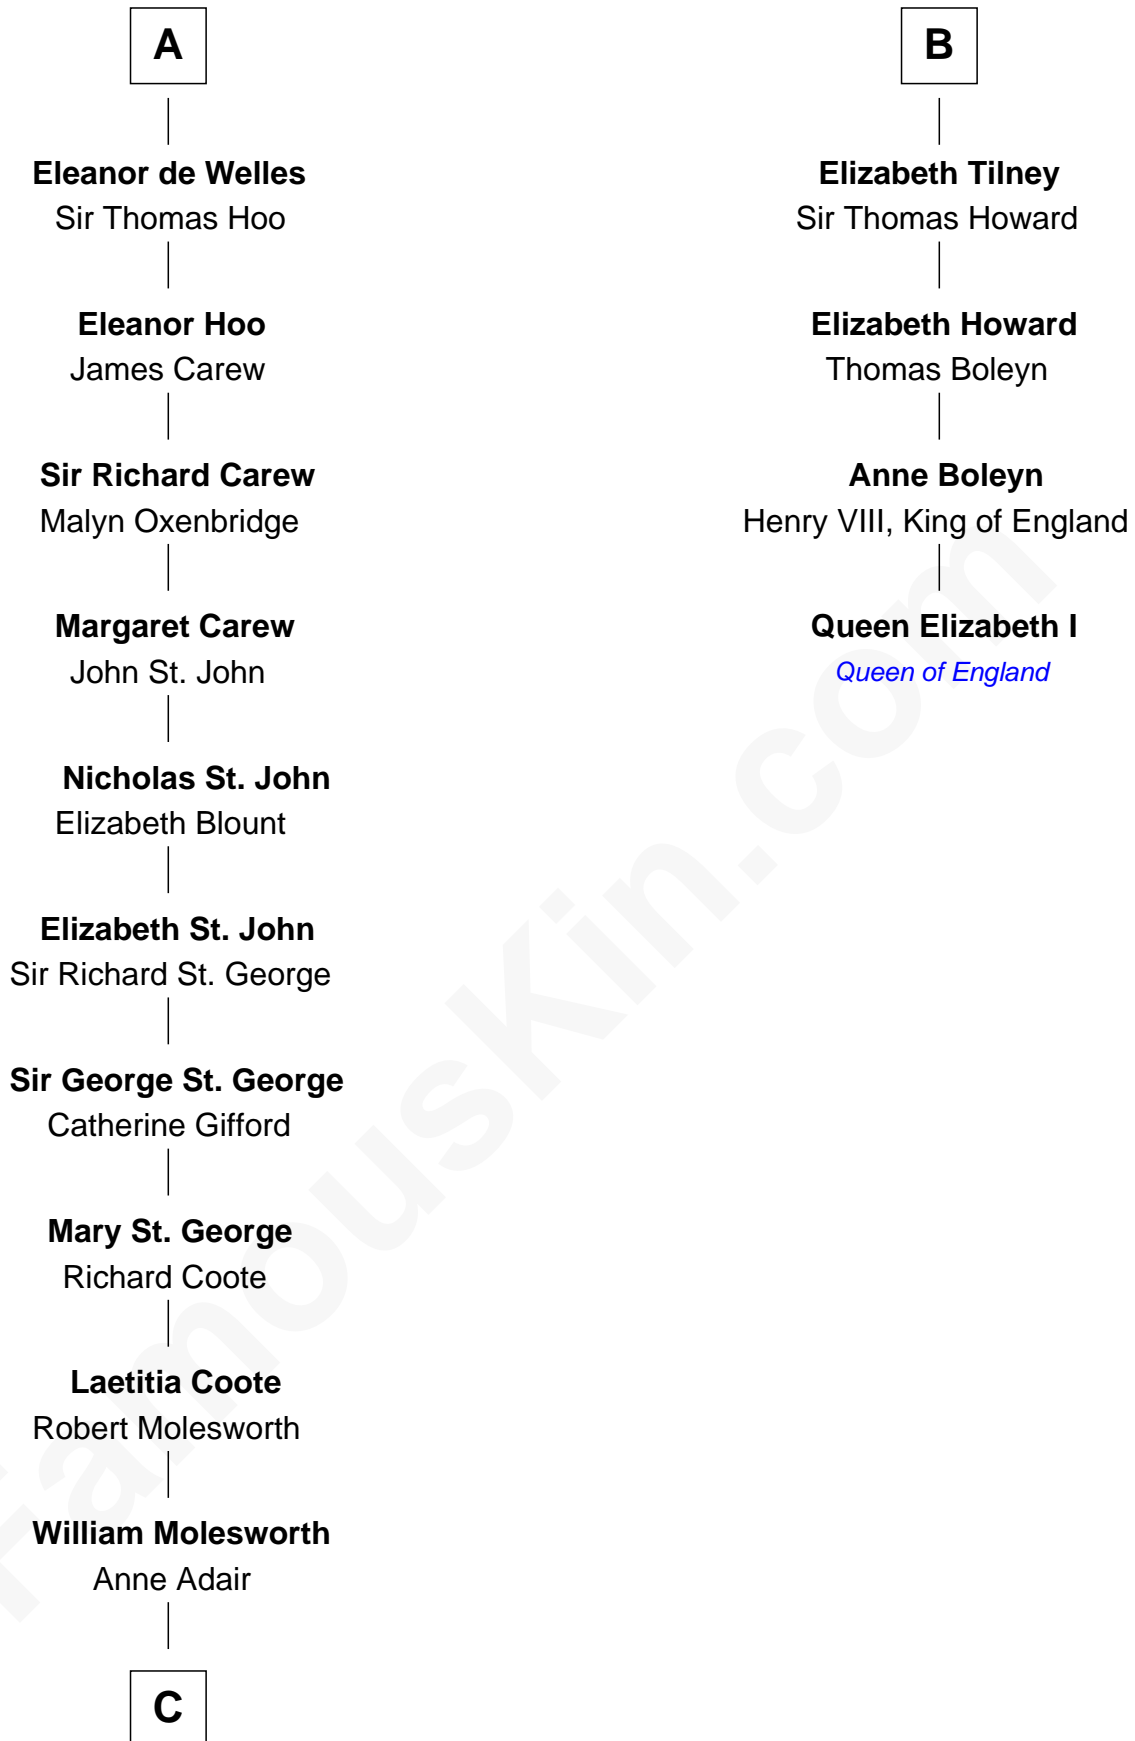

FamousKin.com
Relationship Chart of
Olivia De Havilland
Movie Actress

10th cousin 11 times removed of
Queen Elizabeth I
Queen of England

Sir William de Cantilupe
 Eve de Braiose

C

Richard Molesworth

Catherine Cobb

John Molesworth

Louise Tomkyns

Margaret Letitia Molesworth

Charles Richard De Havilland

Walter Augustus De Havilland

Lillian Augusta Ruse

Olivia De Havilland

Movie Actress