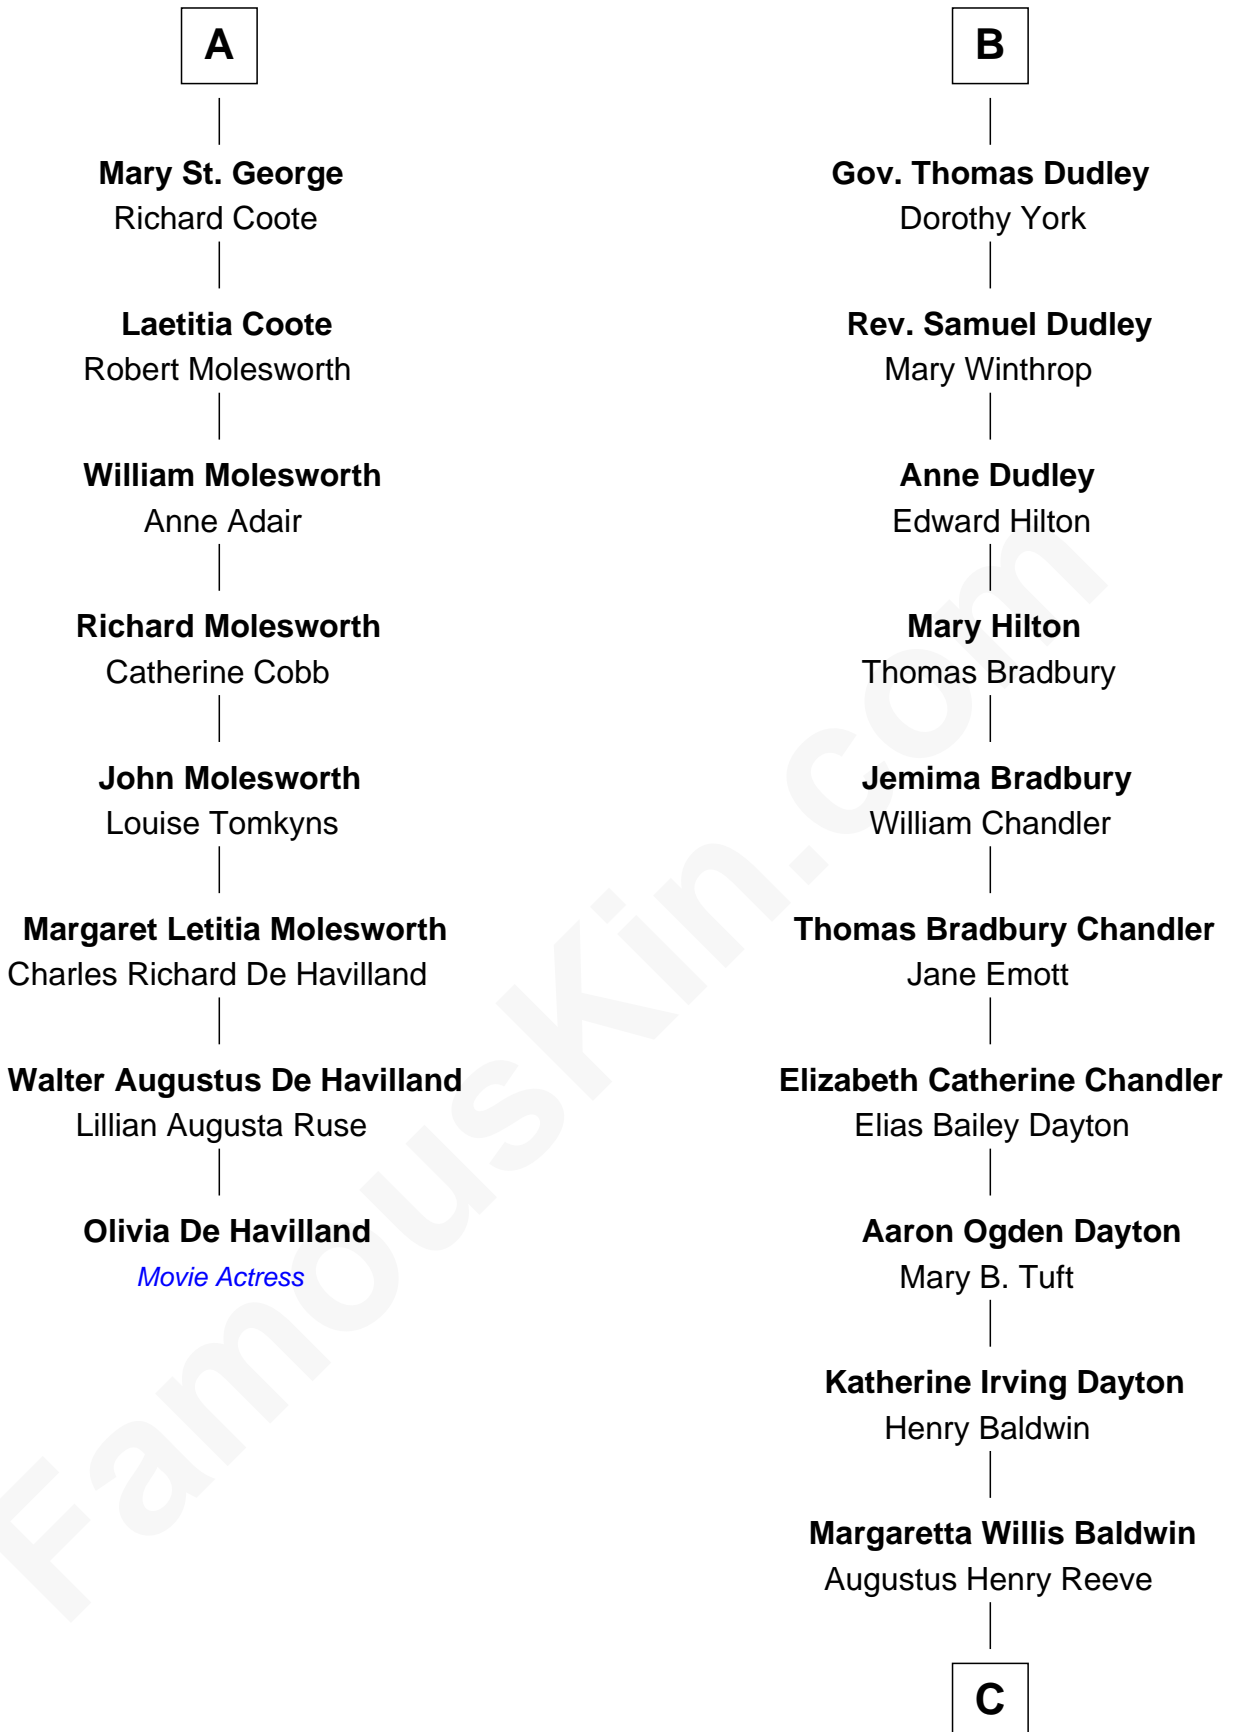

FamousKin.com
Relationship Chart of
Olivia De Havilland
Movie Actress

14th cousin 5 times removed of
Christopher Reeve
Movie Actor

C

Richard Henry Reeve

Anne Conrad D'Olier

Franklin D'Olier Reeve

Barbara Pitney Lamb