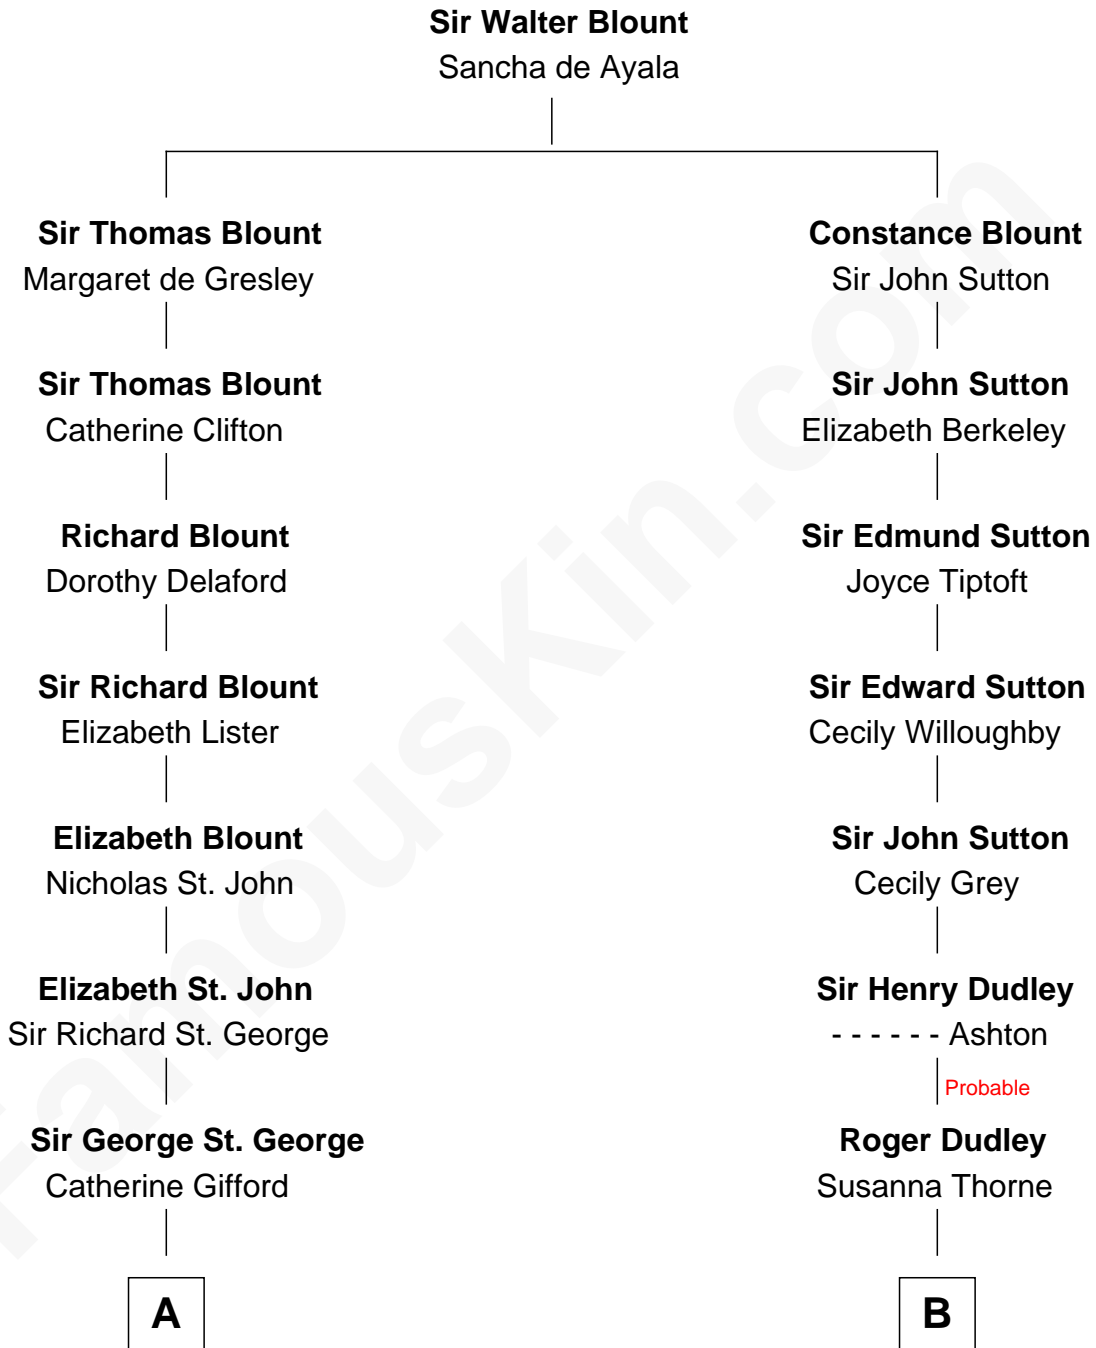

FamousKin.com
Relationship Chart of
Olivia De Havilland
Movie Actress

14th cousin 5 times removed of
Christopher Reeve
Movie Actor

C

Richard Henry Reeve

Anne Conrad D'Olier

Franklin D'Olier Reeve

Barbara Pitney Lamb