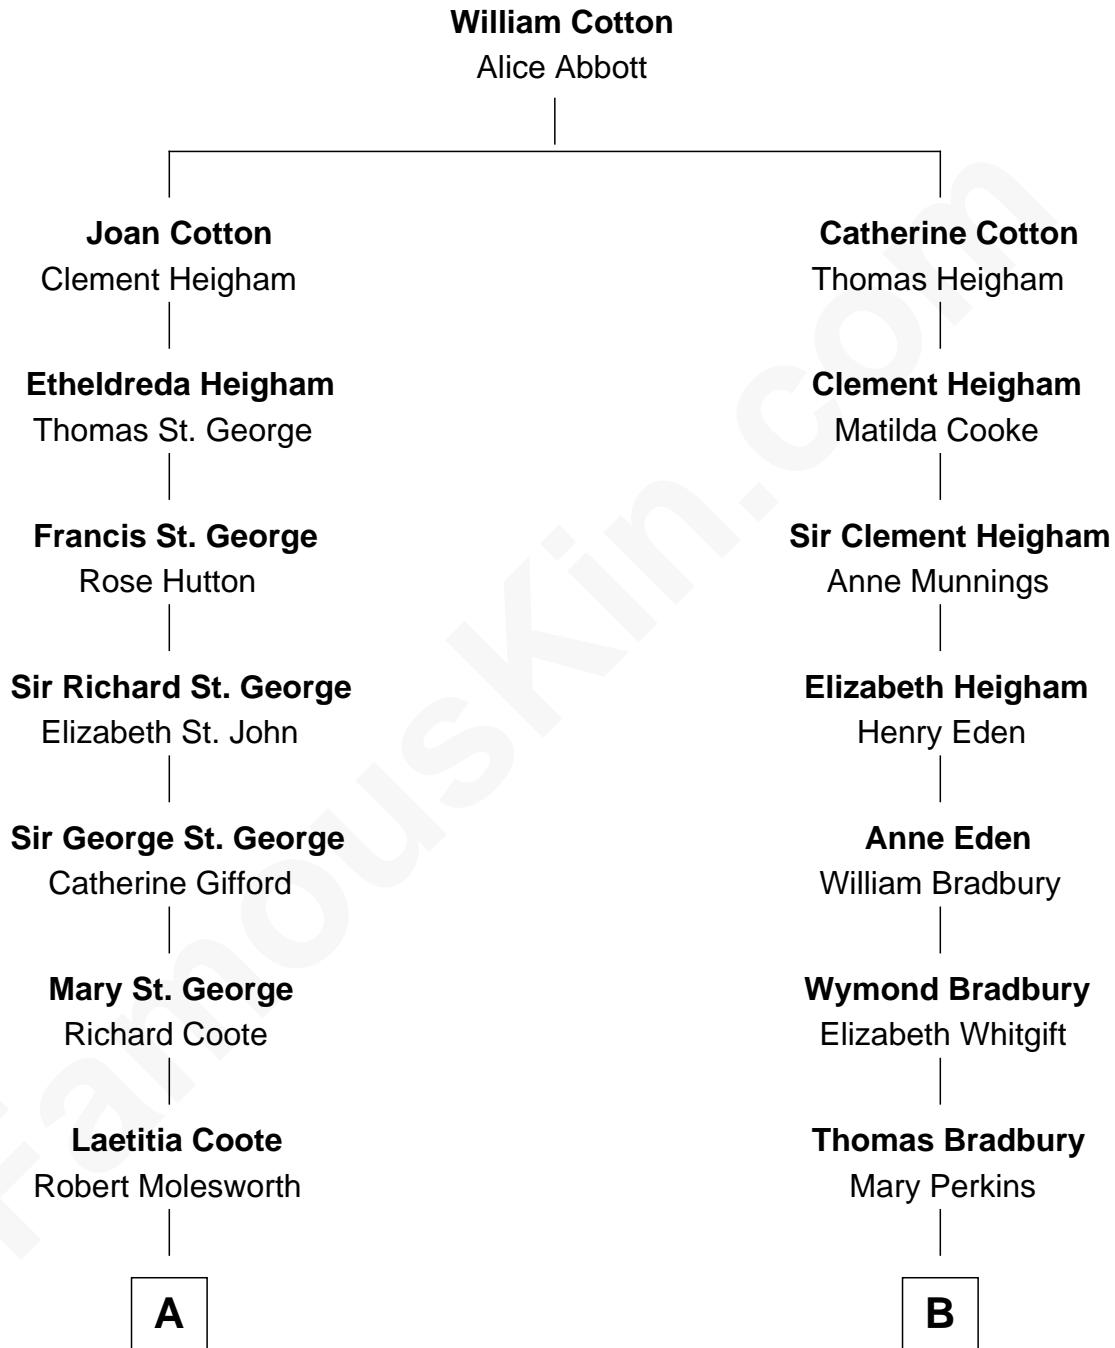

FamousKin.com
Relationship Chart of
Olivia De Havilland
Movie Actress

12th cousin 5 times removed of
Christopher Reeve
Movie Actor

Christopher Reeve photo by [Jbfrankel](#) (CC BY-SA 3.0)