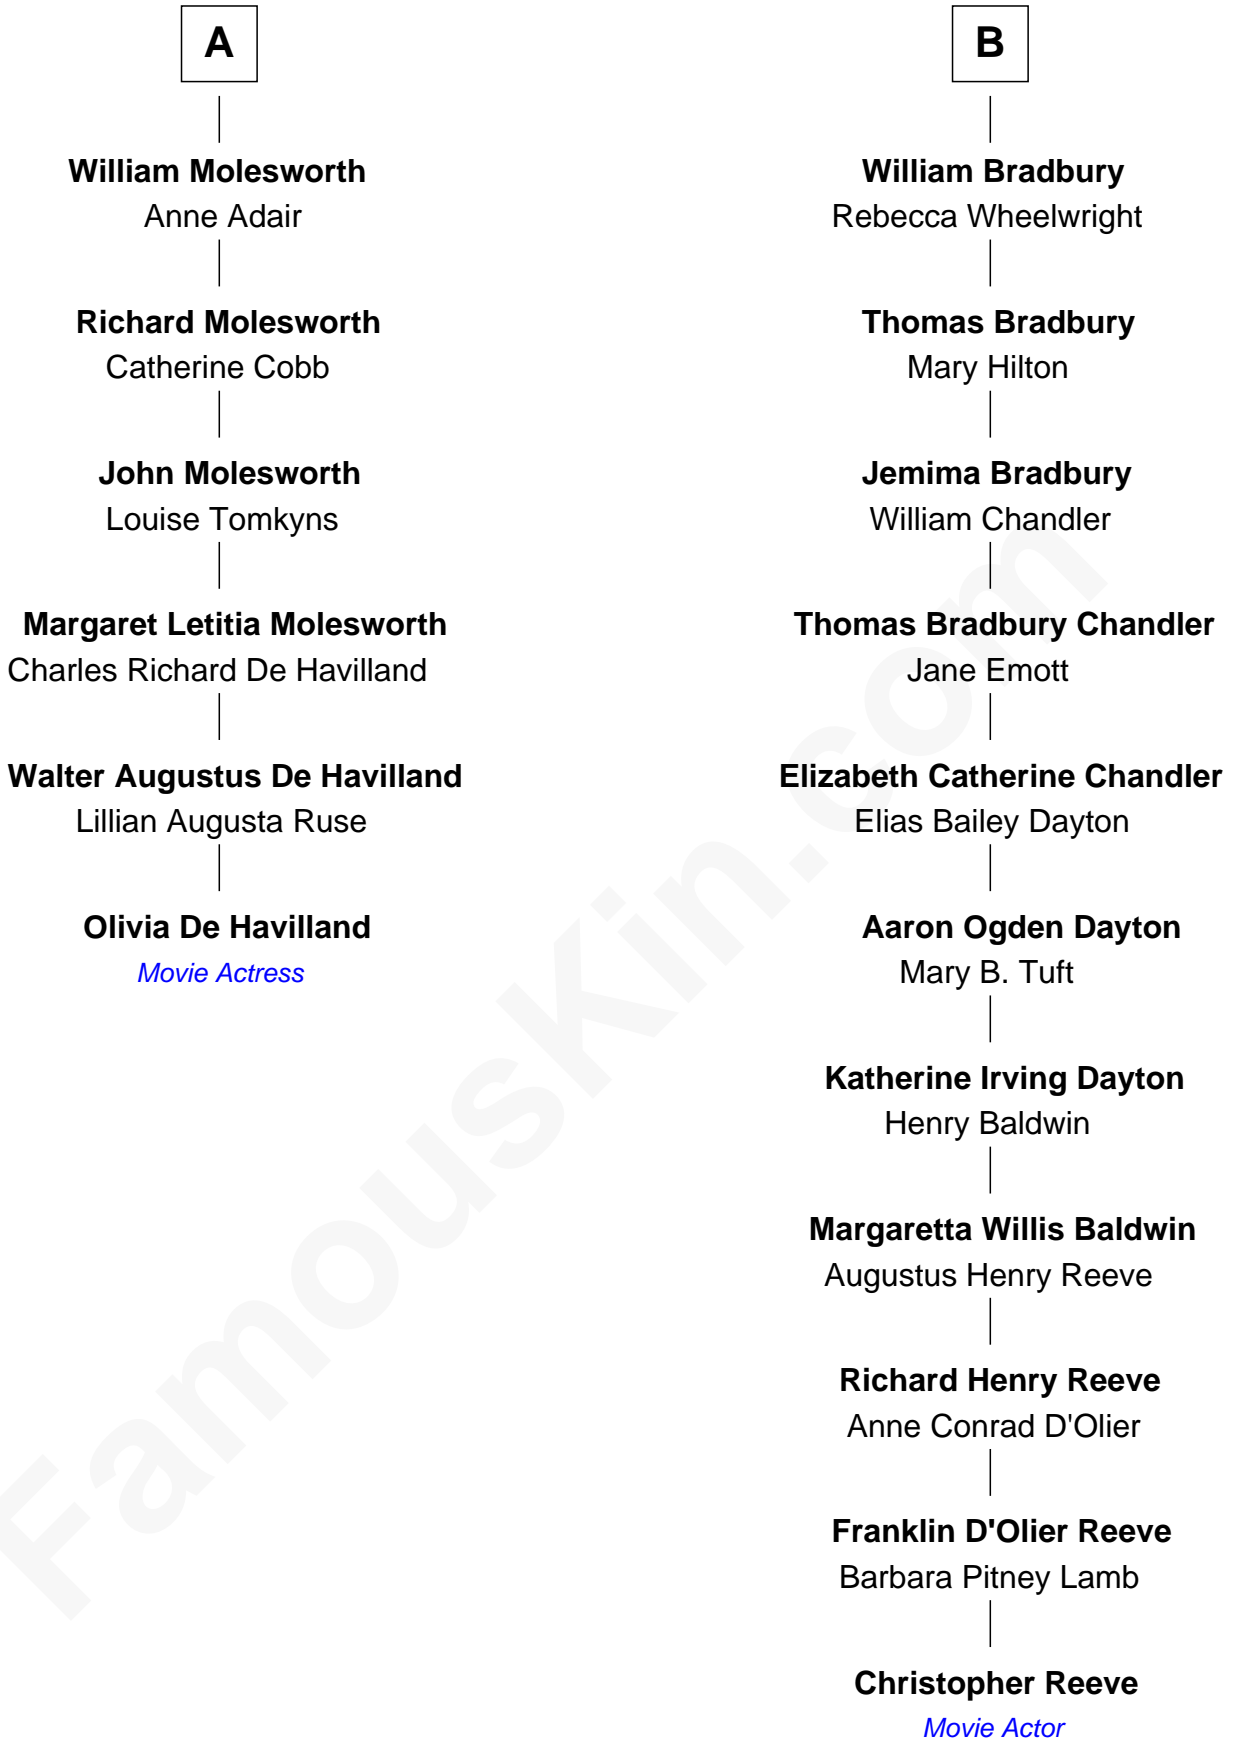

FamousKin.com
Relationship Chart of
Olivia De Havilland
Movie Actress

12th cousin 5 times removed of
Christopher Reeve
Movie Actor

Christopher Reeve photo by [Jbfrankel](#) (CC BY-SA 3.0)