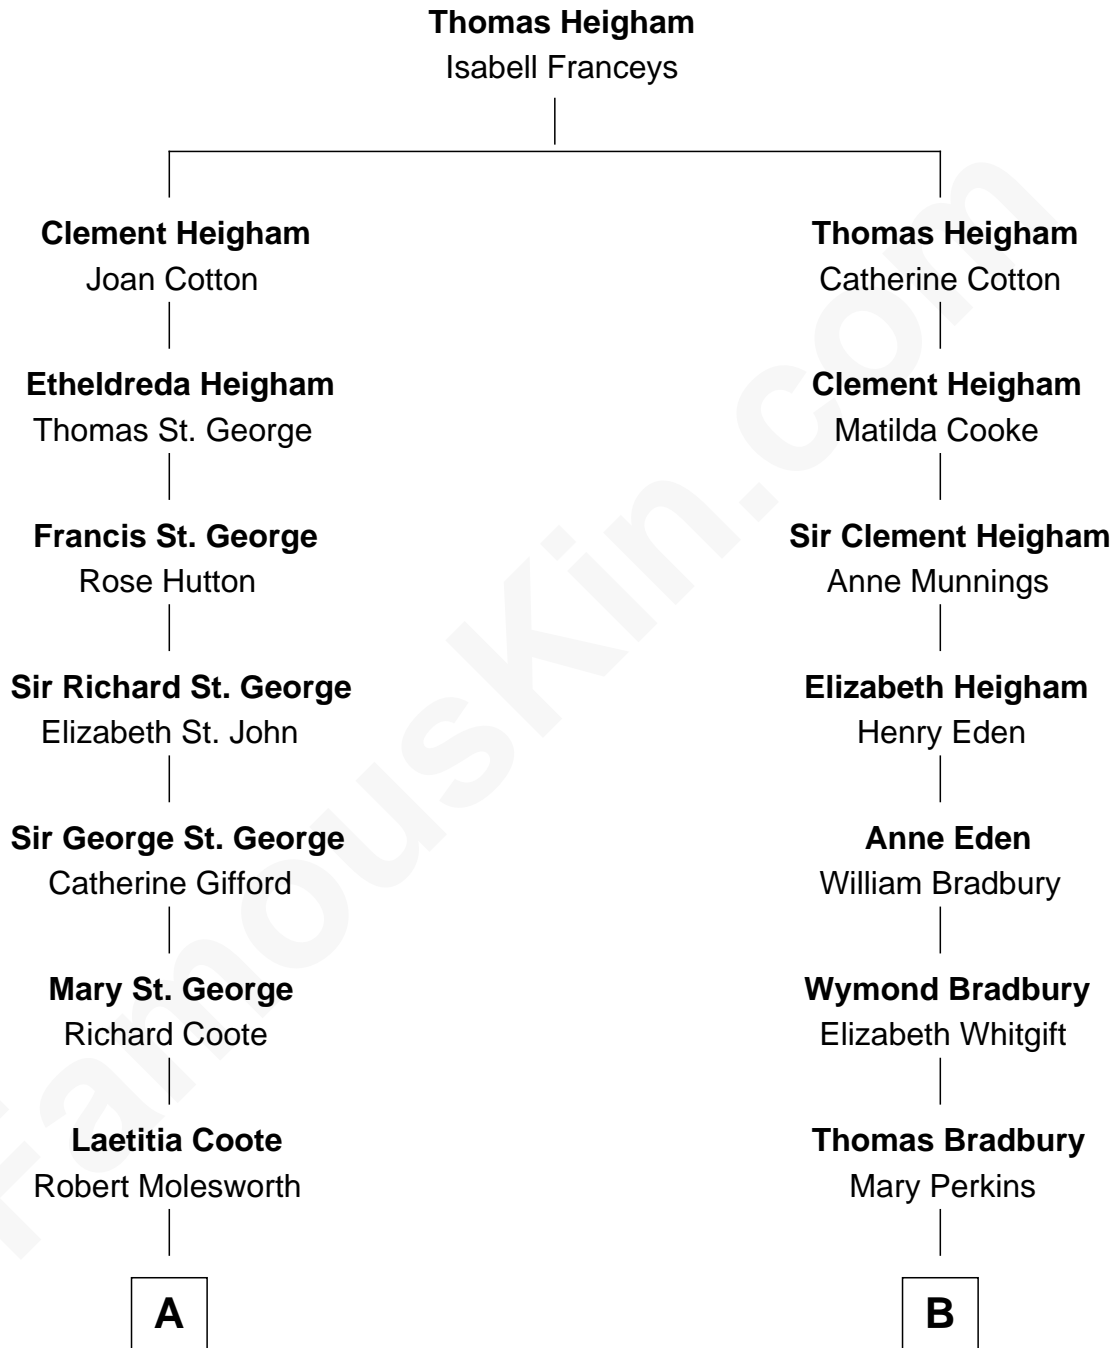

FamousKin.com
Relationship Chart of
Olivia De Havilland
Movie Actress

12th cousin 5 times removed of
Christopher Reeve
Movie Actor

Christopher Reeve photo by [Jbfrankel](#) (CC BY-SA 3.0)