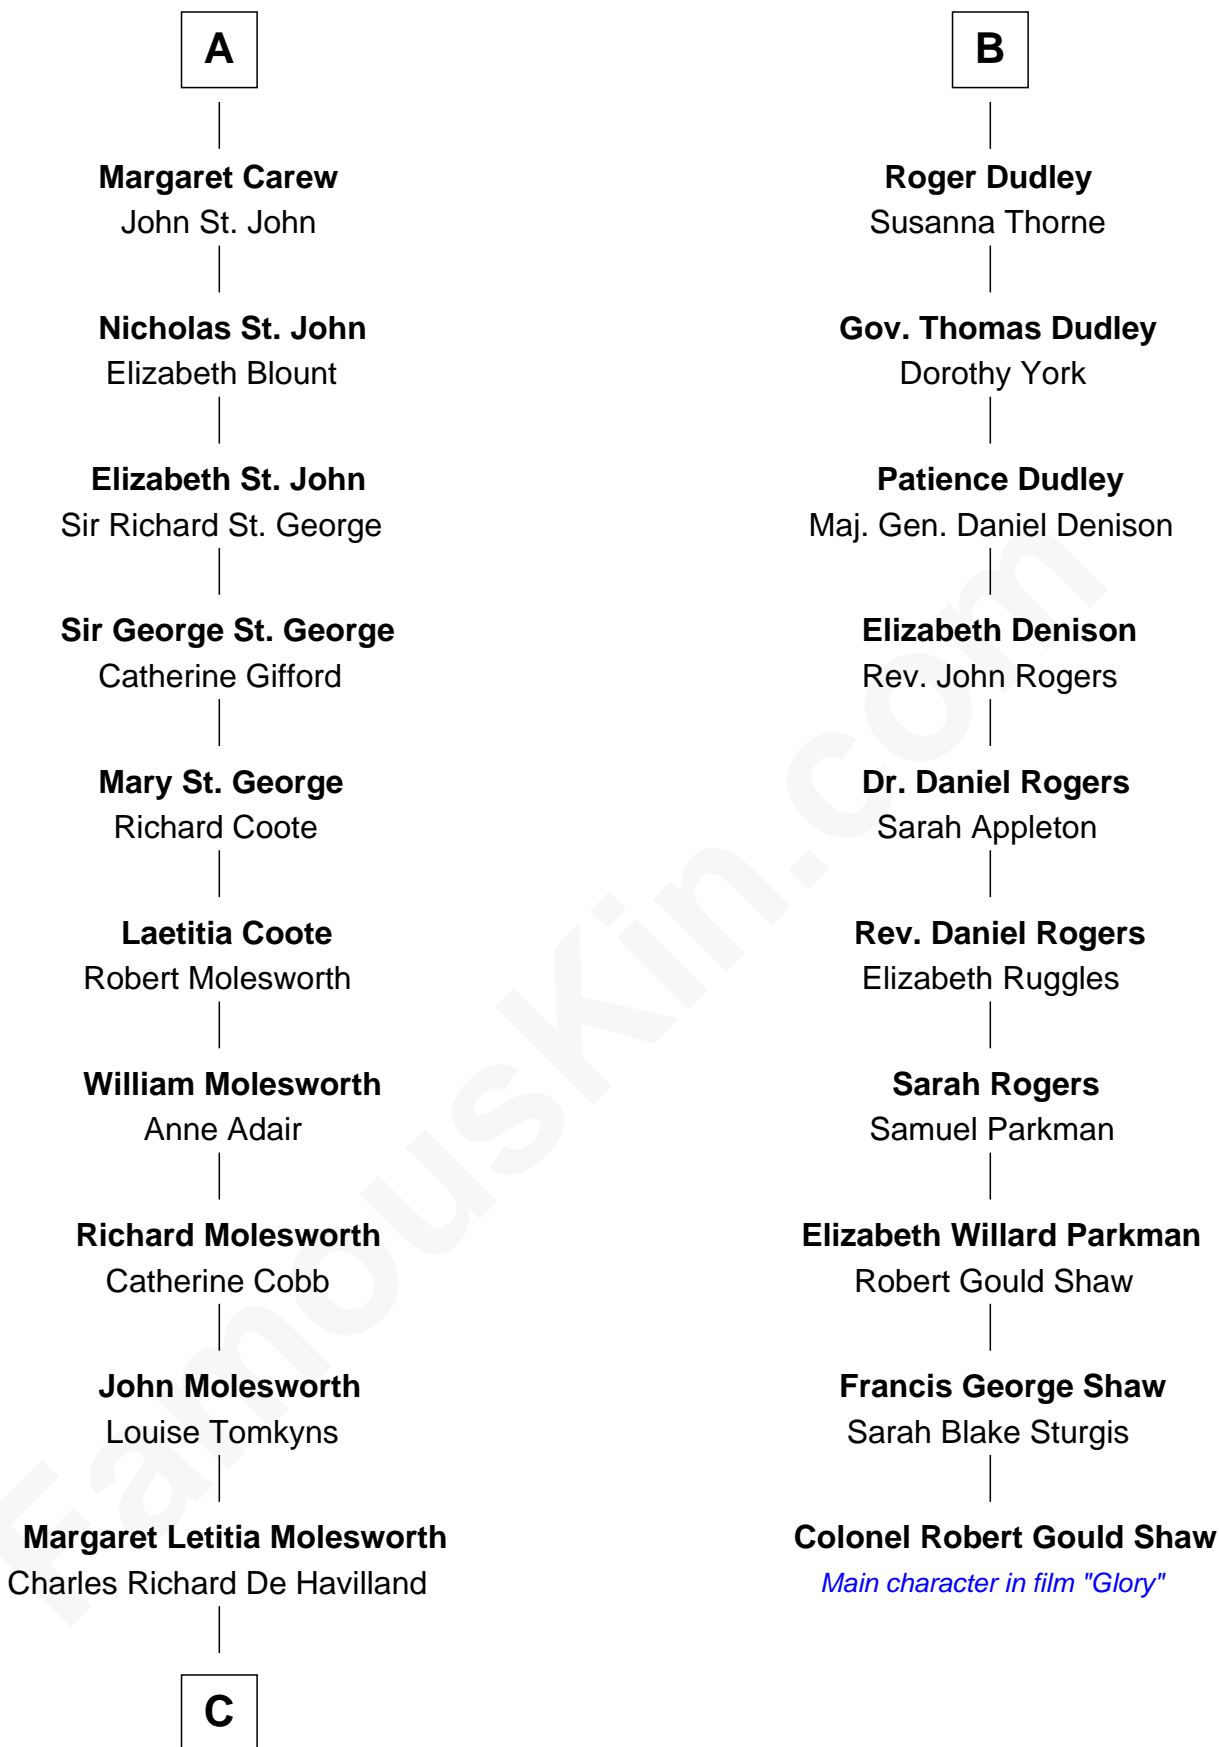

## Relationship Chart of

### Olivia De Havilland

Movie Actress

16th cousin 2 times removed of

### Colonel Robert Gould Shaw

U.S. Civil War leader of film "Glory" fame

C

Walter Augustus De Havilland

Lillian Augusta Ruse

Olivia De Havilland

*Movie Actress*

FamousKin.com