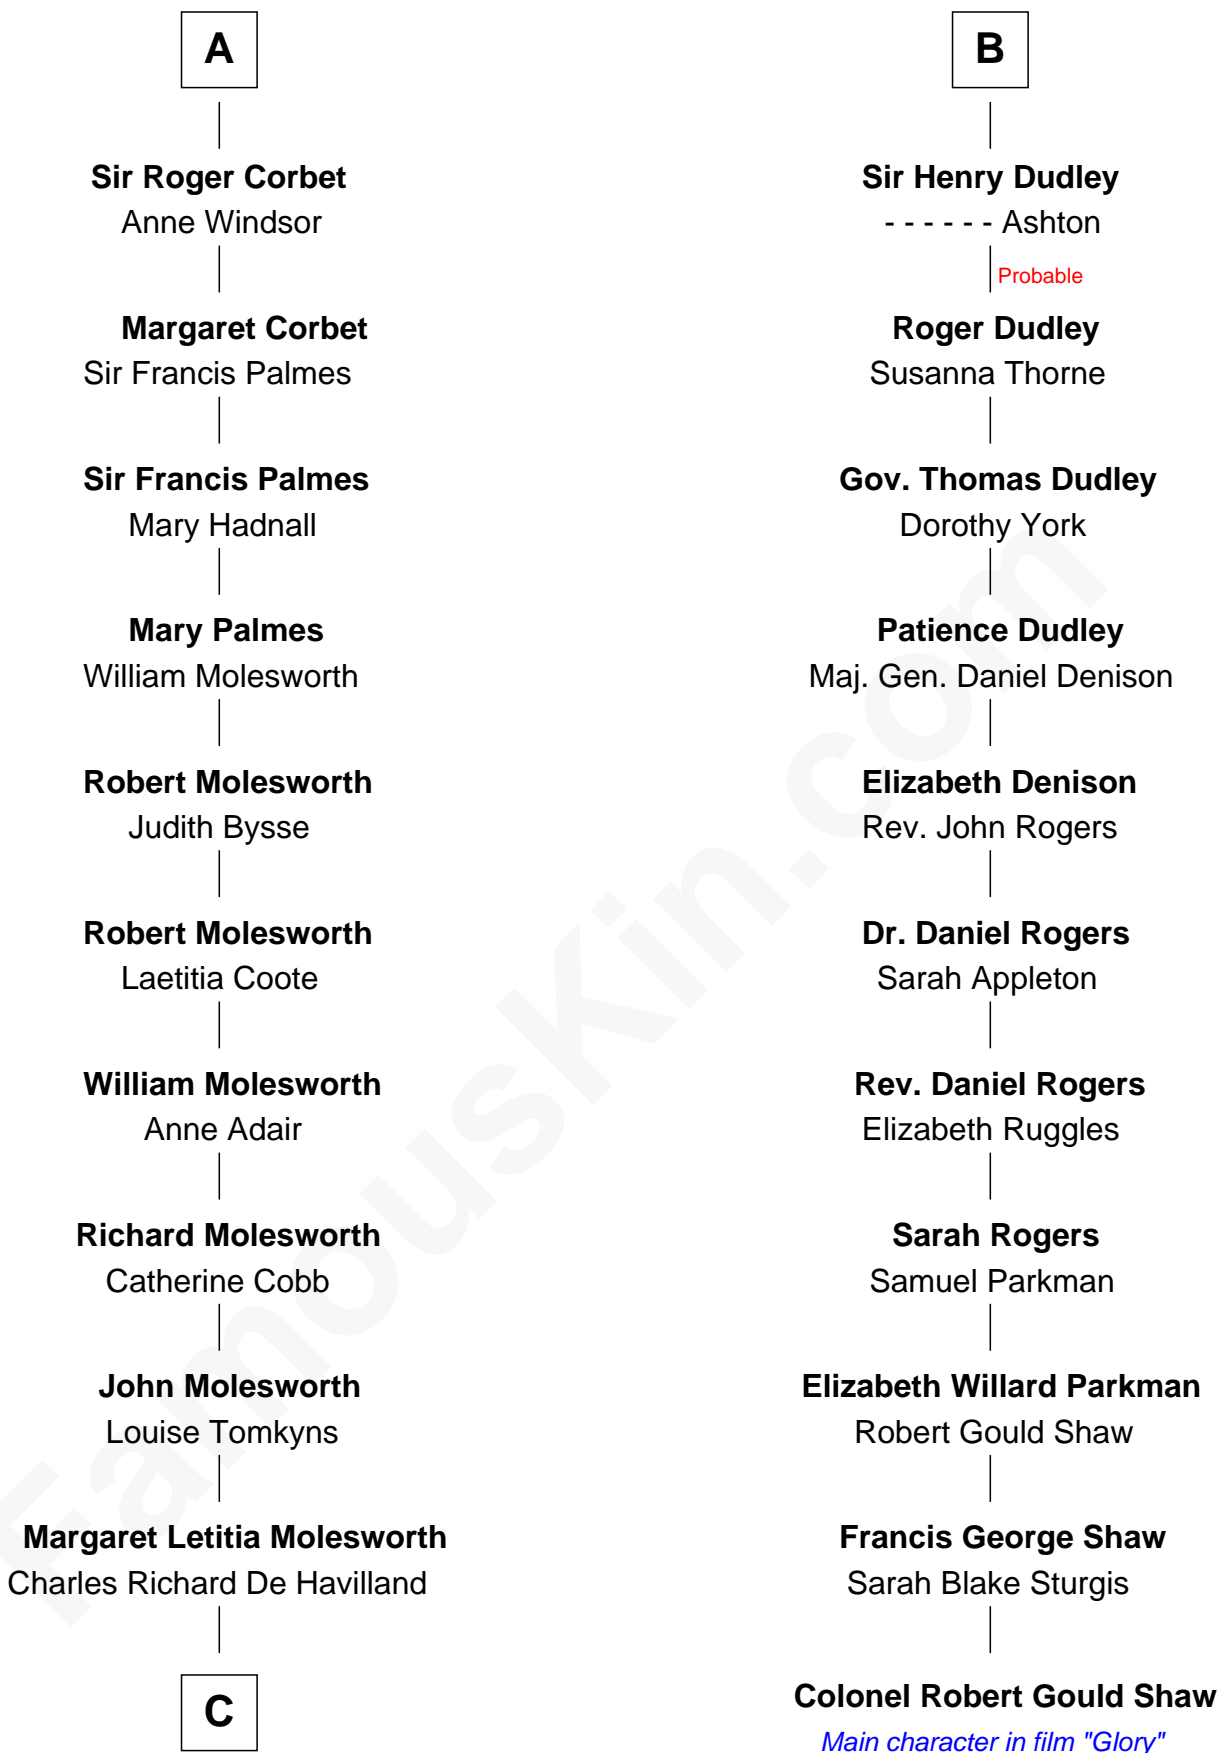

FamousKin.com

Relationship Chart of

Olivia De Havilland

Movie Actress

17th cousin 1 time removed of

Colonel Robert Gould Shaw

U.S. Civil War leader of film "Glory" fame

C

Walter Augustus De Havilland

Lillian Augusta Ruse

Olivia De Havilland

Movie Actress

FamousKin.com