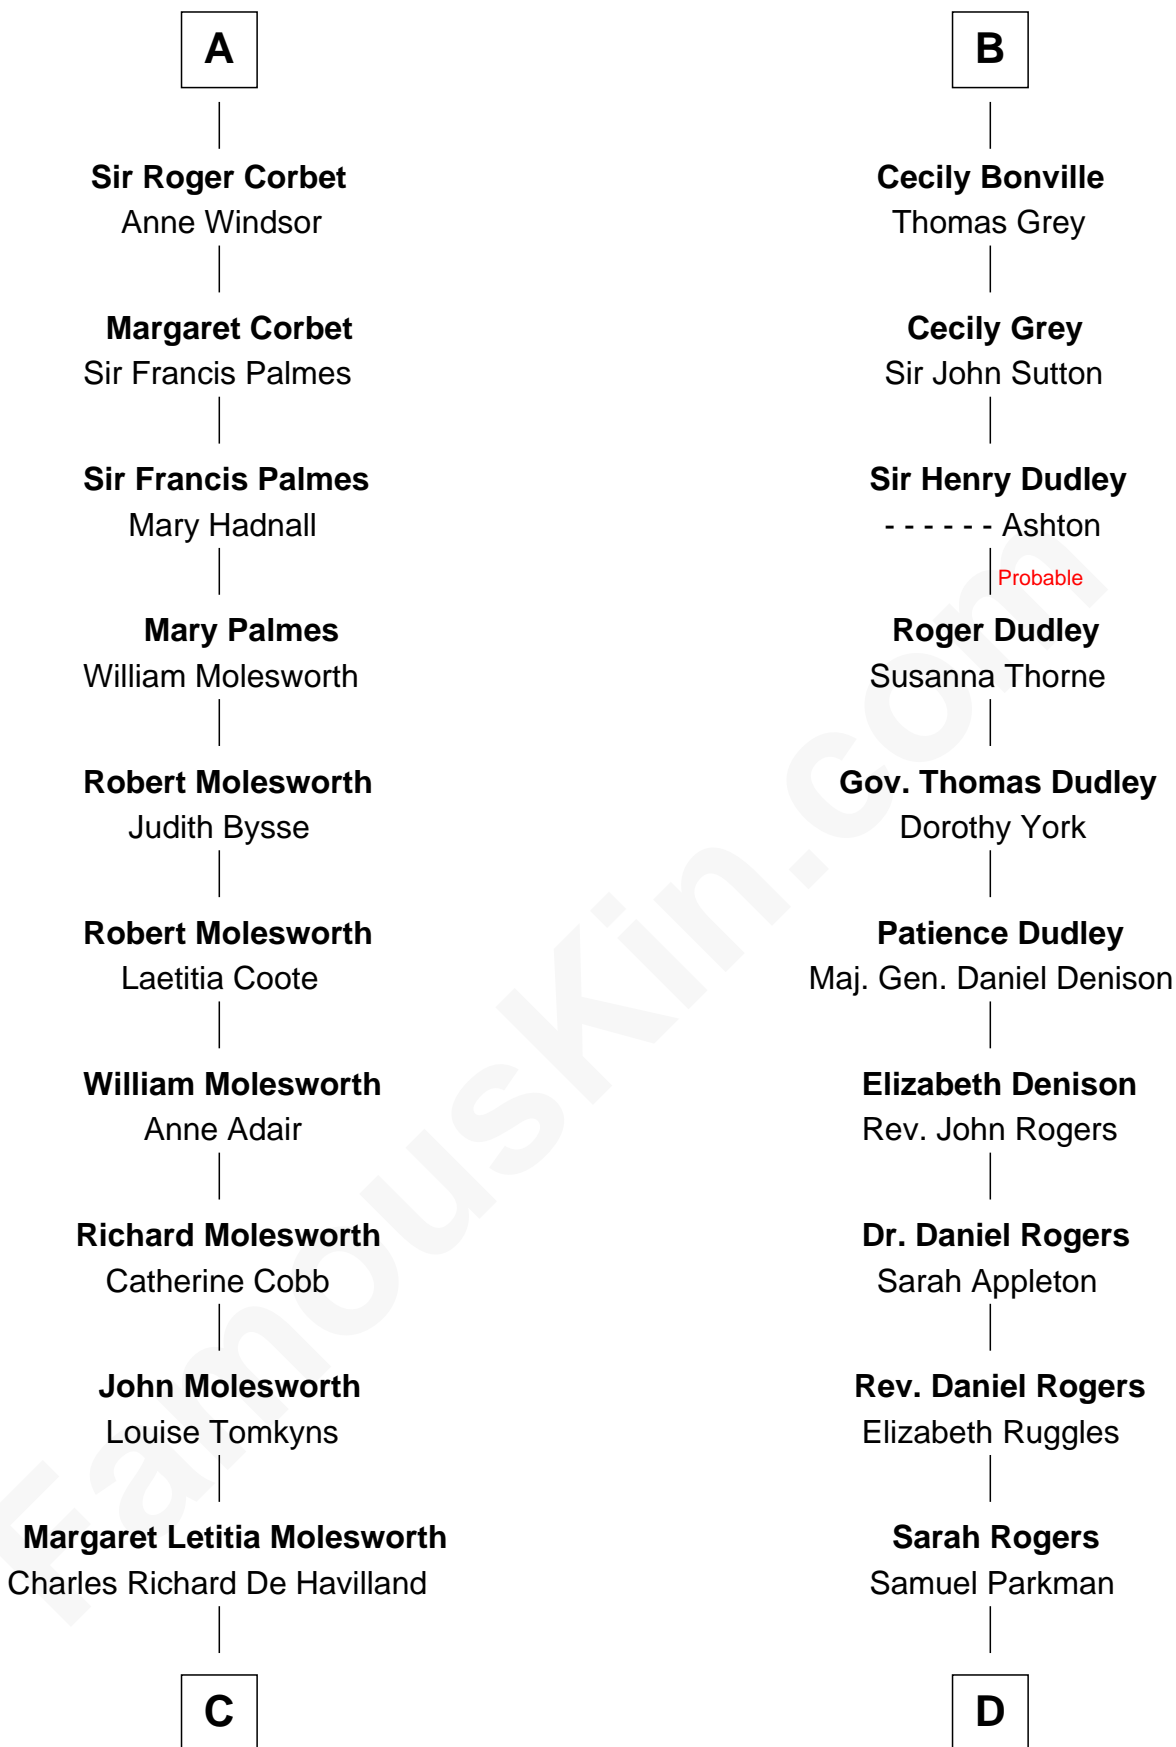

**FamousKin.com**  
**Relationship Chart of**  
**Olivia De Havilland**  
*Movie Actress*

**18th cousin 1 time removed of**  
**Colonel Robert Gould Shaw**  
*U.S. Civil War leader of film "Glory" fame*

**C**

**Walter Augustus De Havilland**

Lillian Augusta Ruse

**Olivia De Havilland**

*Movie Actress*

**D**

**Elizabeth Willard Parkman**

Robert Gould Shaw

**Francis George Shaw**

Sarah Blake Sturgis

**Colonel Robert Gould Shaw**

*Main character in film "Glory"*

FamousKin.com