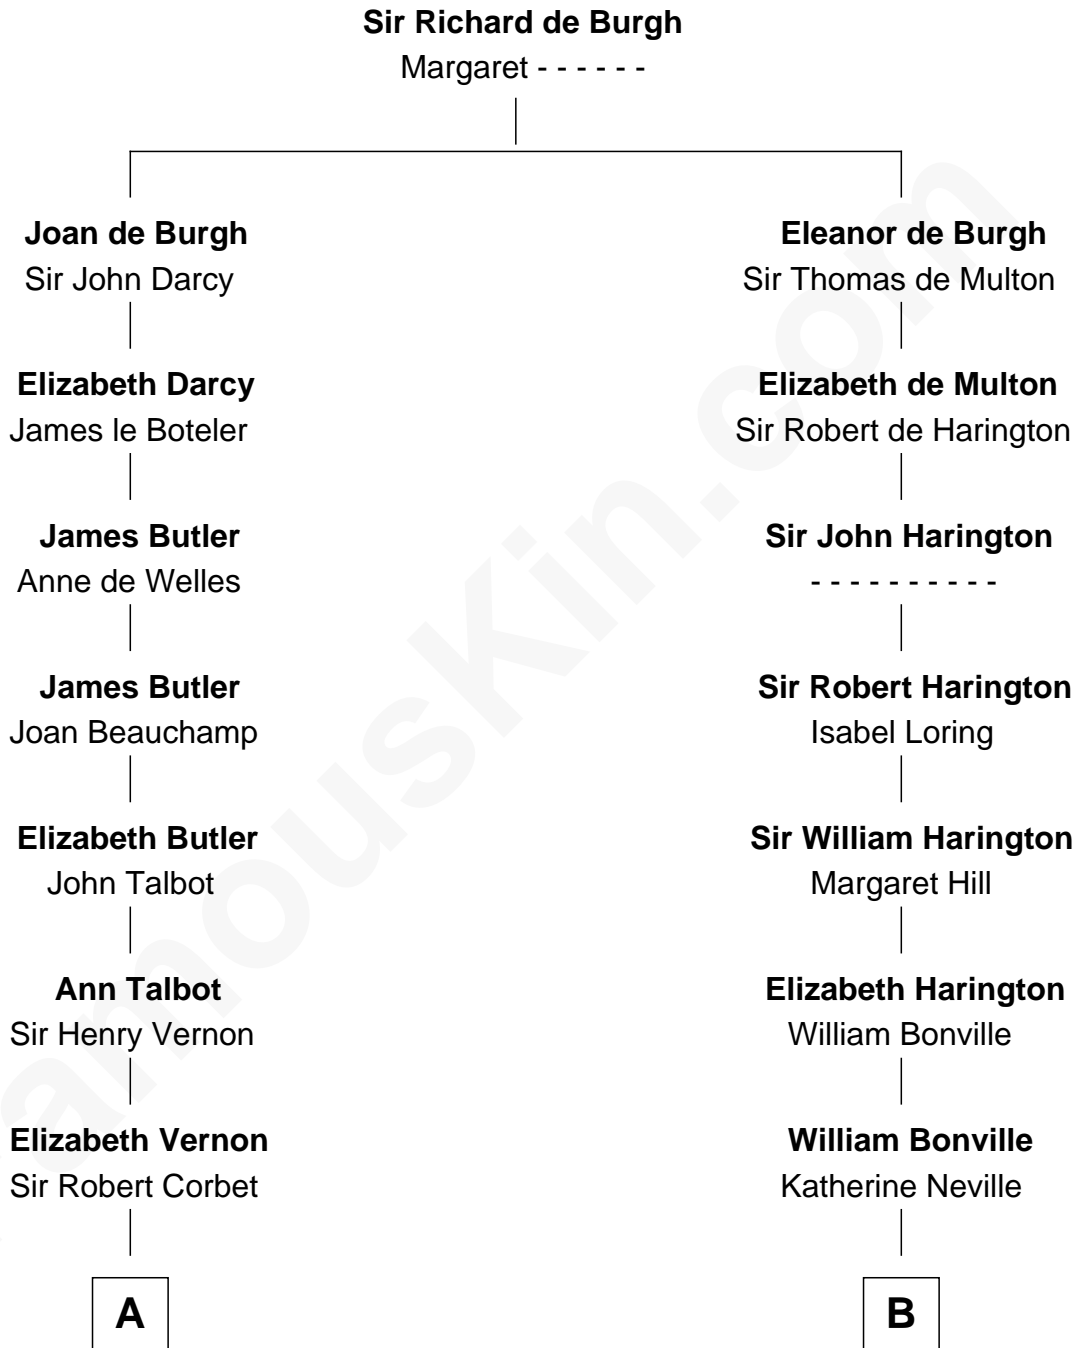

**FamousKin.com**  
**Relationship Chart of**  
**Olivia De Havilland**  
*Movie Actress*

**18th cousin 1 time removed of**  
**Colonel Robert Gould Shaw**  
*U.S. Civil War leader of film "Glory" fame*

**C**

**Walter Augustus De Havilland**

Lillian Augusta Ruse

**Olivia De Havilland**

*Movie Actress*

**D**

**Elizabeth Willard Parkman**

Robert Gould Shaw

**Francis George Shaw**

Sarah Blake Sturgis

**Colonel Robert Gould Shaw**

*Main character in film "Glory"*

FamousKin.com