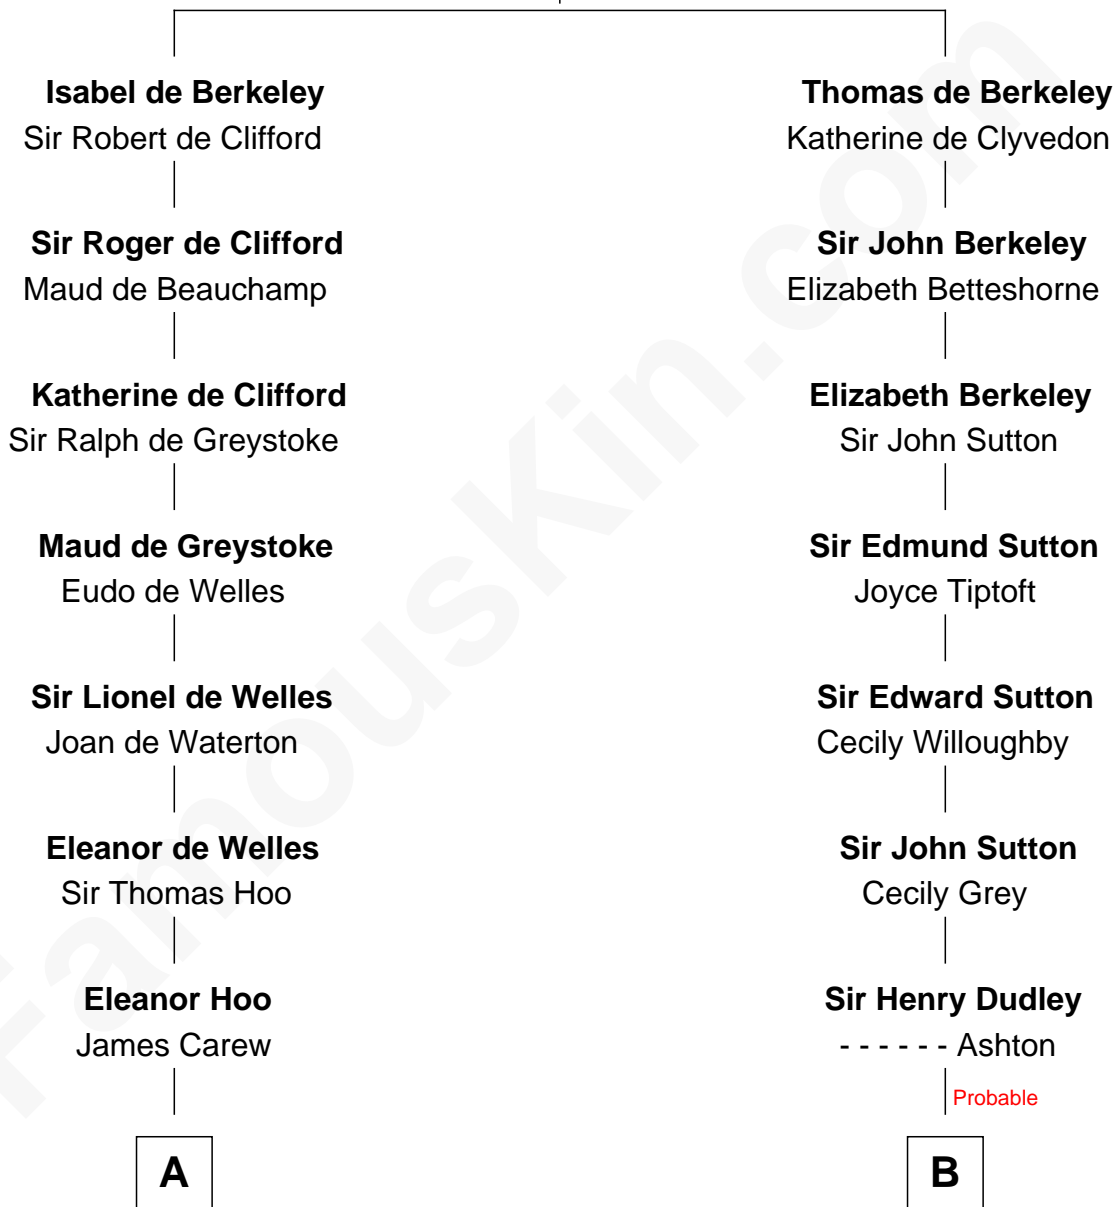

FamousKin.com

Relationship Chart of

Olivia De Havilland

Movie Actress

16th cousin 3 times removed of

Colonel Robert Gould Shaw

U.S. Civil War leader of film "Glory" fame

Sir Maurice de Berkeley

Eve la Zouche

C

Margaret Letitia Molesworth

Charles Richard De Havilland

Walter Augustus De Havilland

Lillian Augusta Ruse

Olivia De Havilland

Movie Actress