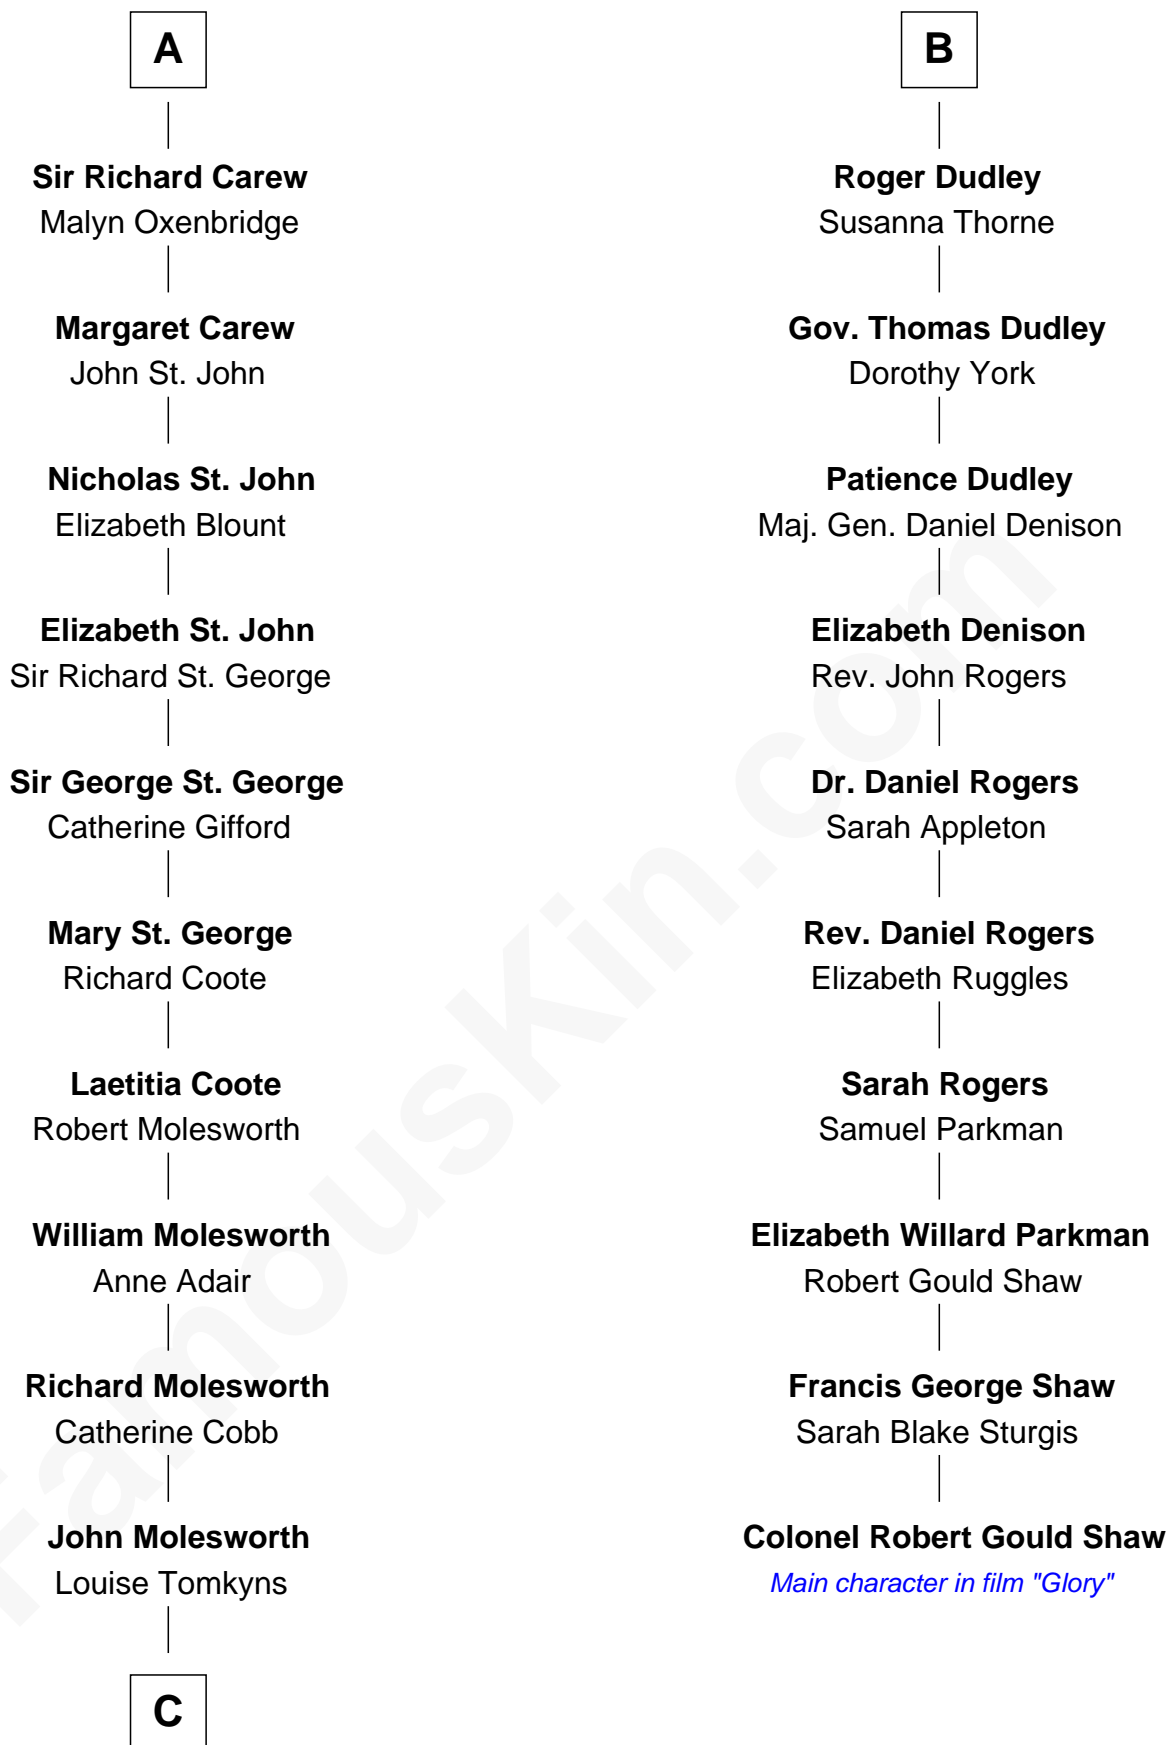

FamousKin.com

Relationship Chart of

Olivia De Havilland

Movie Actress

16th cousin 3 times removed of

Colonel Robert Gould Shaw

U.S. Civil War leader of film "Glory" fame

Sir Maurice de Berkeley

Eve la Zouche

C

Margaret Letitia Molesworth

Charles Richard De Havilland

Walter Augustus De Havilland

Lillian Augusta Ruse

Olivia De Havilland

Movie Actress