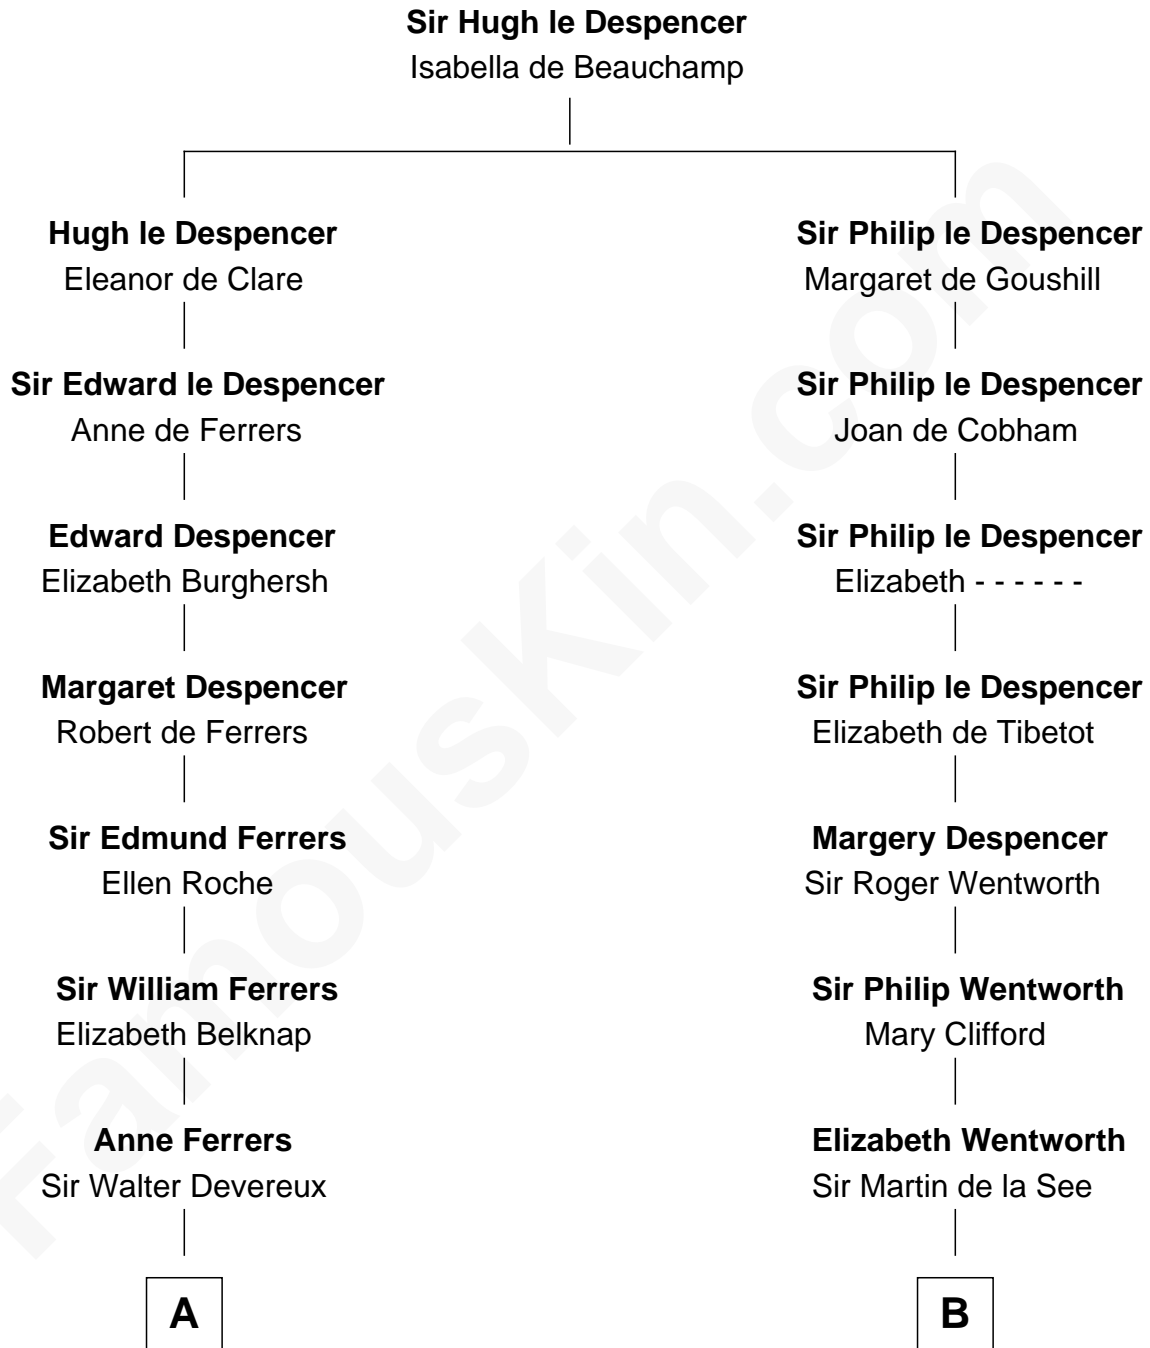

FamousKin.com
Relationship Chart of
Olivia De Havilland
Movie Actress

20th cousin 1 time removed of
Roy Rogers
Cowboy movie actor and singer

C

John Molesworth

Louise Tomkyns

Margaret Letitia Molesworth

Charles Richard De Havilland

Walter Augustus De Havilland

Lillian Augusta Ruse

Olivia De Havilland

Movie Actress

D

Moses Kibbe

Sarah Everman

Jacintha Kibbe