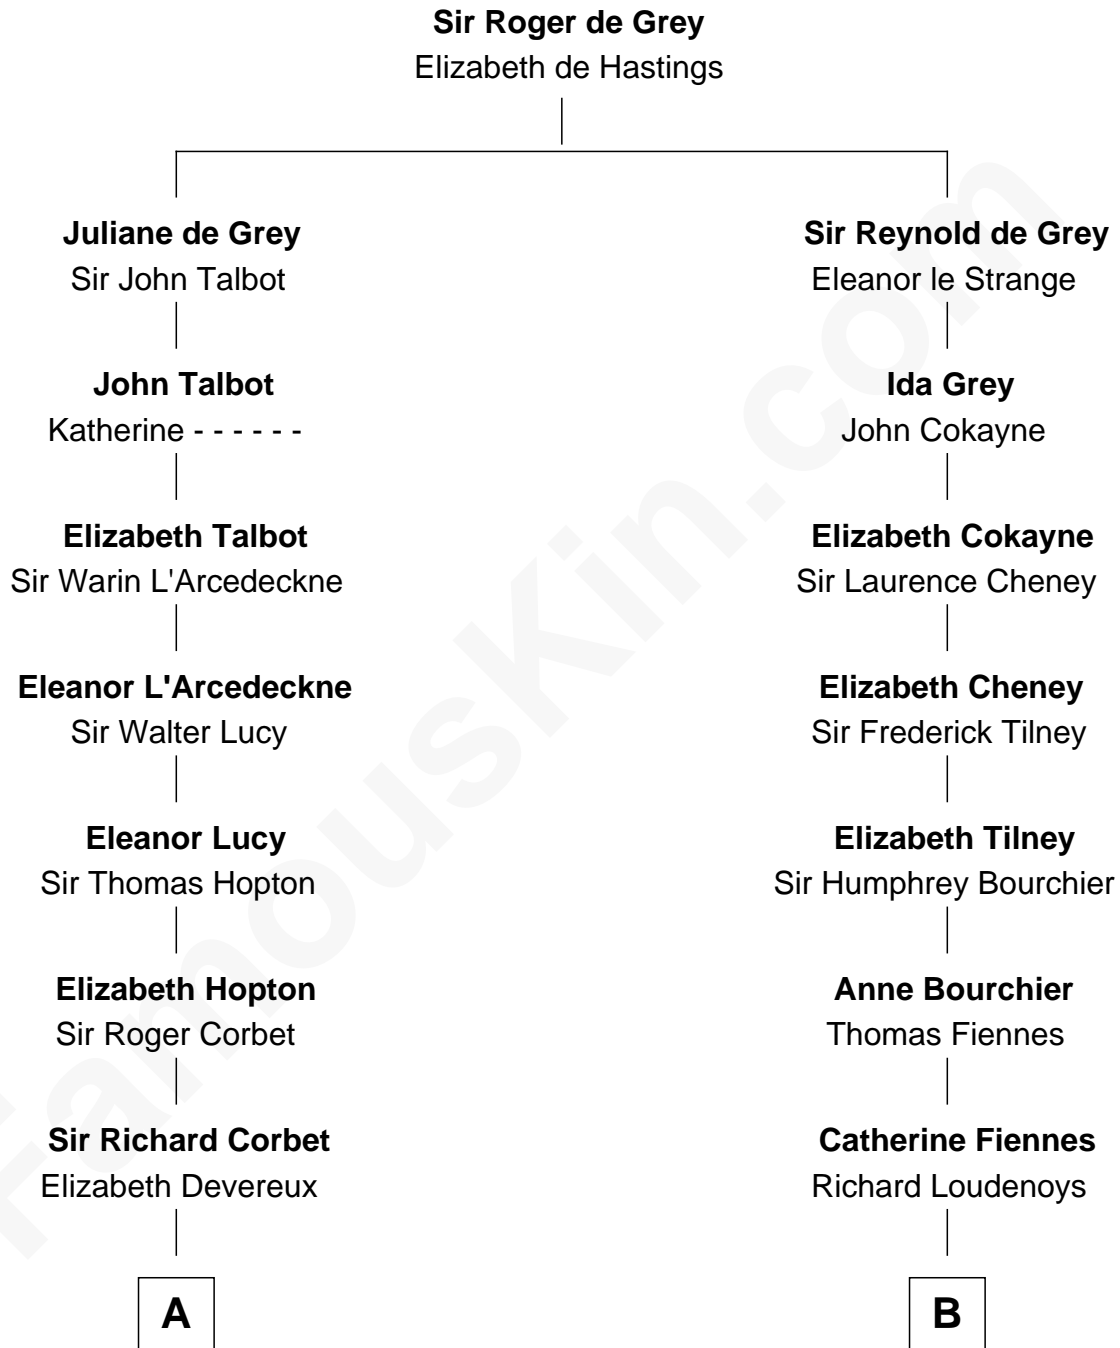

FamousKin.com
Relationship Chart of
Olivia De Havilland
Movie Actress

19th cousin 2 times removed of
Anne Baxter
Movie Actress

C

Margaret Letitia Molesworth

Charles Richard De Havilland

Walter Augustus De Havilland

Lillian Augusta Ruse

Olivia De Havilland

Movie Actress

D

Rev. David Wright

Abigail Goddard

William Carey Wright

Anna Lloyd Jones