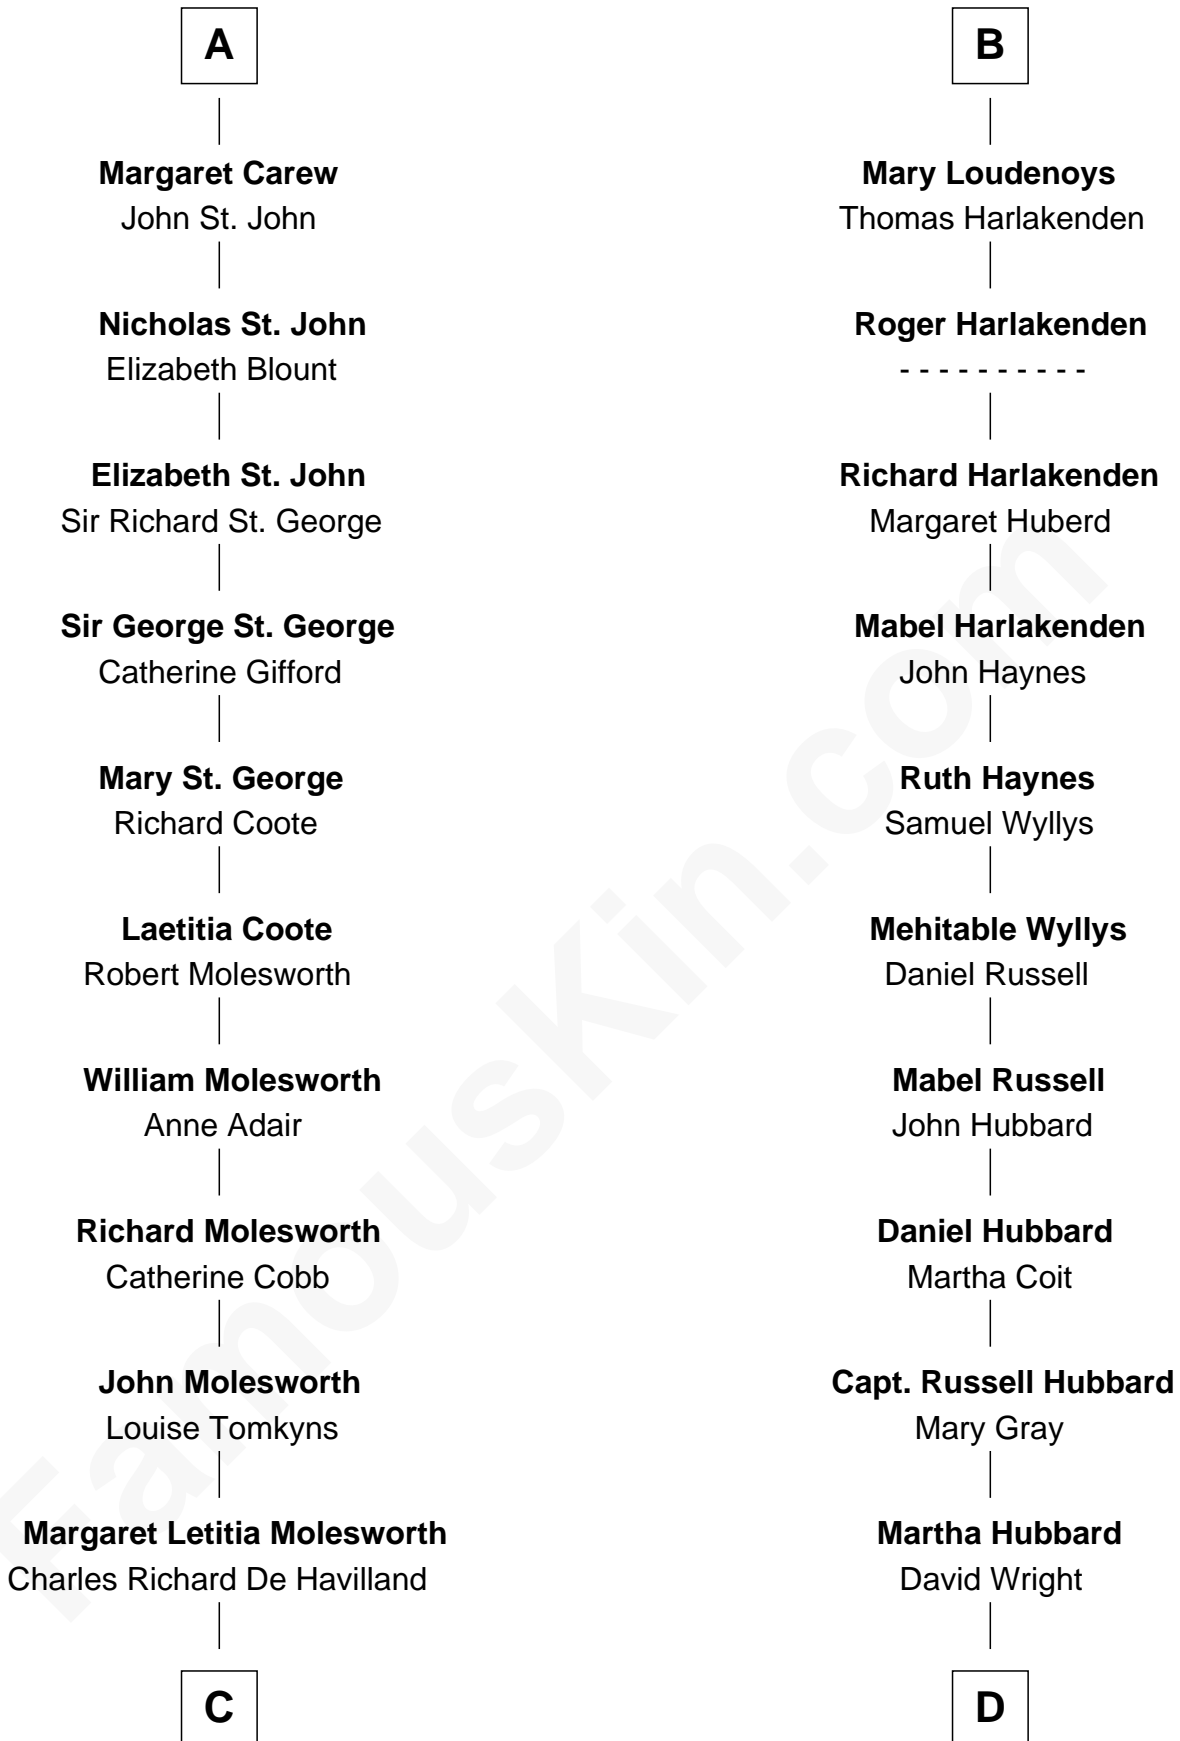

## Relationship Chart of

### Olivia De Havilland

Movie Actress

18th cousin 3 times removed of

**Anne Baxter**

Movie Actress

**C**

**Walter Augustus De Havilland**

Lillian Augusta Ruse

**Olivia De Havilland**

*Movie Actress*

**D**

**Rev. David Wright**

Abigail Goddard

**William Carey Wright**

Anna Lloyd Jones

**Frank Lloyd Wright**