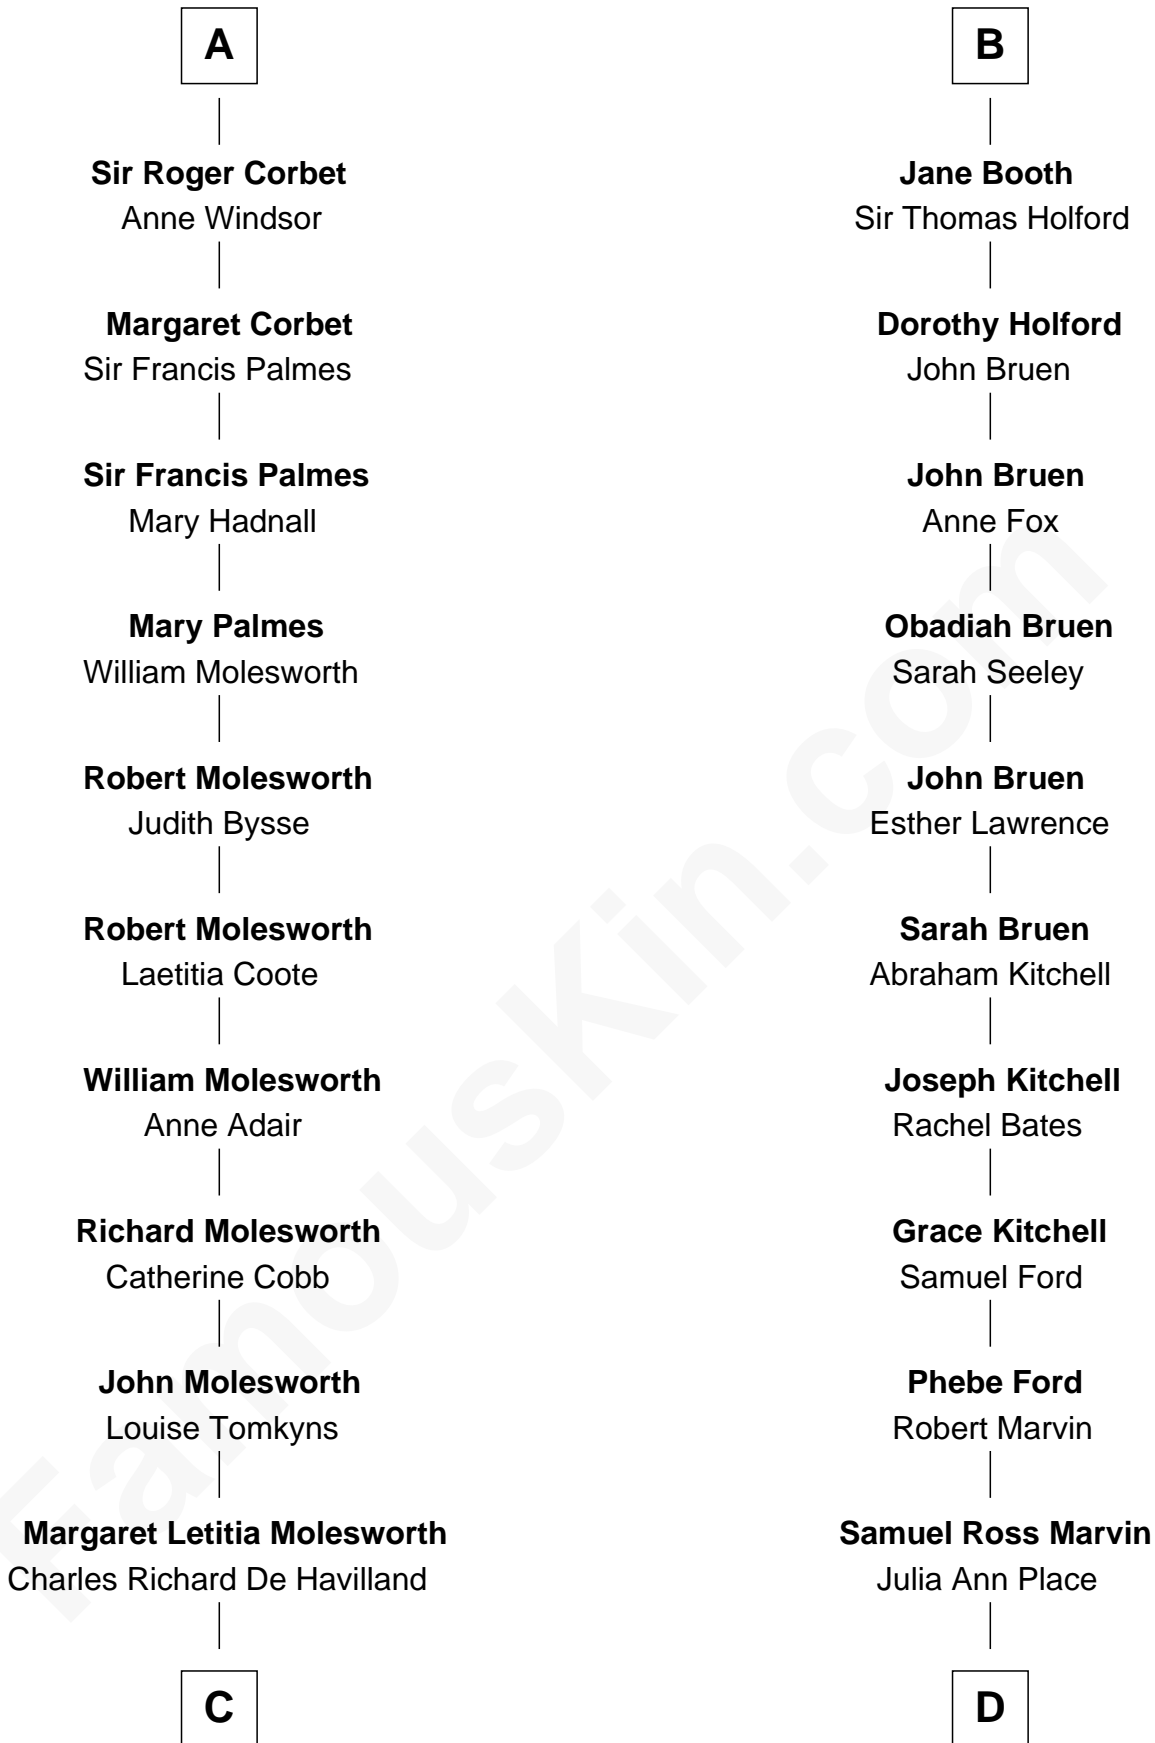

FamousKin.com
Relationship Chart of
Olivia De Havilland
Movie Actress

18th cousin 2 times removed of
Barbara (Pierce) Bush
First Lady of President George H.W. Bush

C

Walter Augustus De Havilland

Lillian Augusta Ruse

Olivia De Havilland

Movie Actress

D

Jerome Place Marvin

Martha Ann Stokes

Mabel Marvin

Scott Pierce

Marvin Pierce

Pauline Robinson

Barbara (Pierce) Bush

First Lady of George H.W. Bush