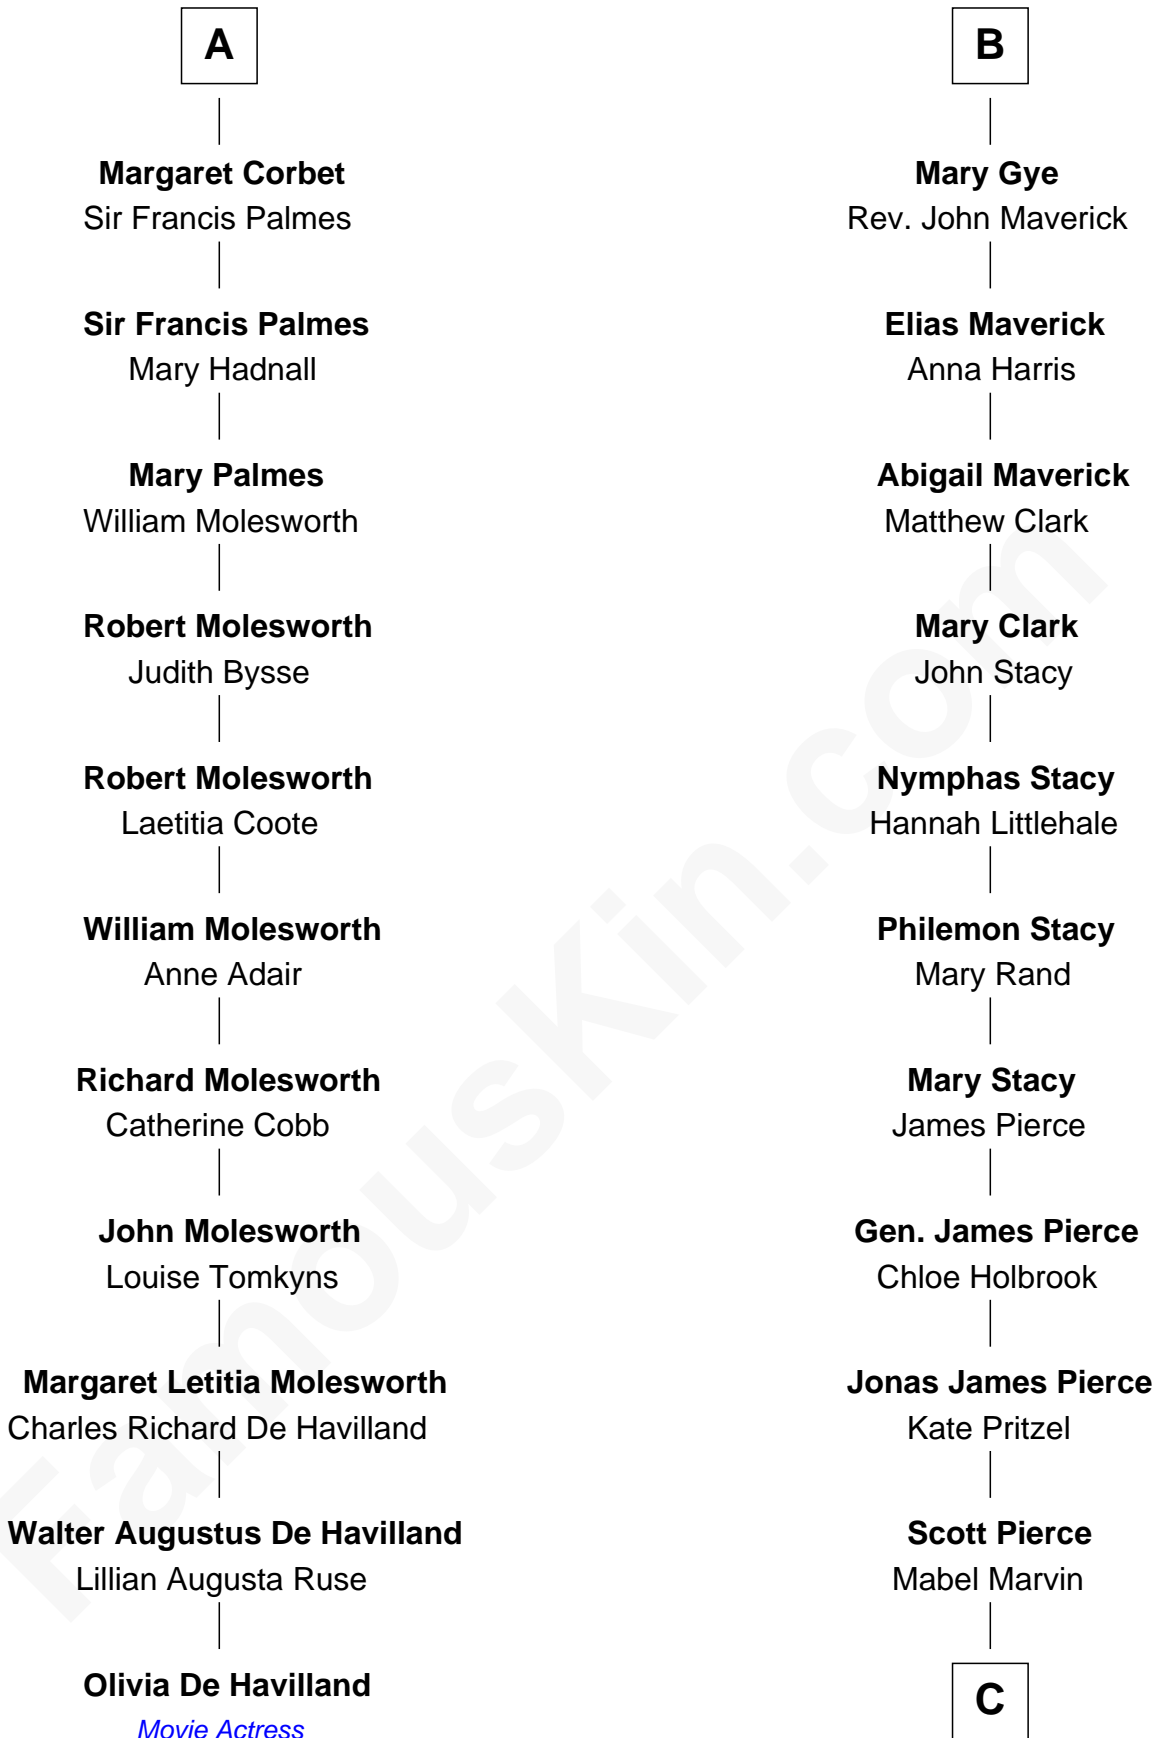

FamousKin.com
Relationship Chart of
Olivia De Havilland
Movie Actress

17th cousin 2 times removed of
George W. Bush
43rd U.S. President

C

Marvin Pierce
Pauline Robinson

Barbara Pierce
George Herbert Walker Bush

George W. Bush
43rd U.S. President

FamousKin.com