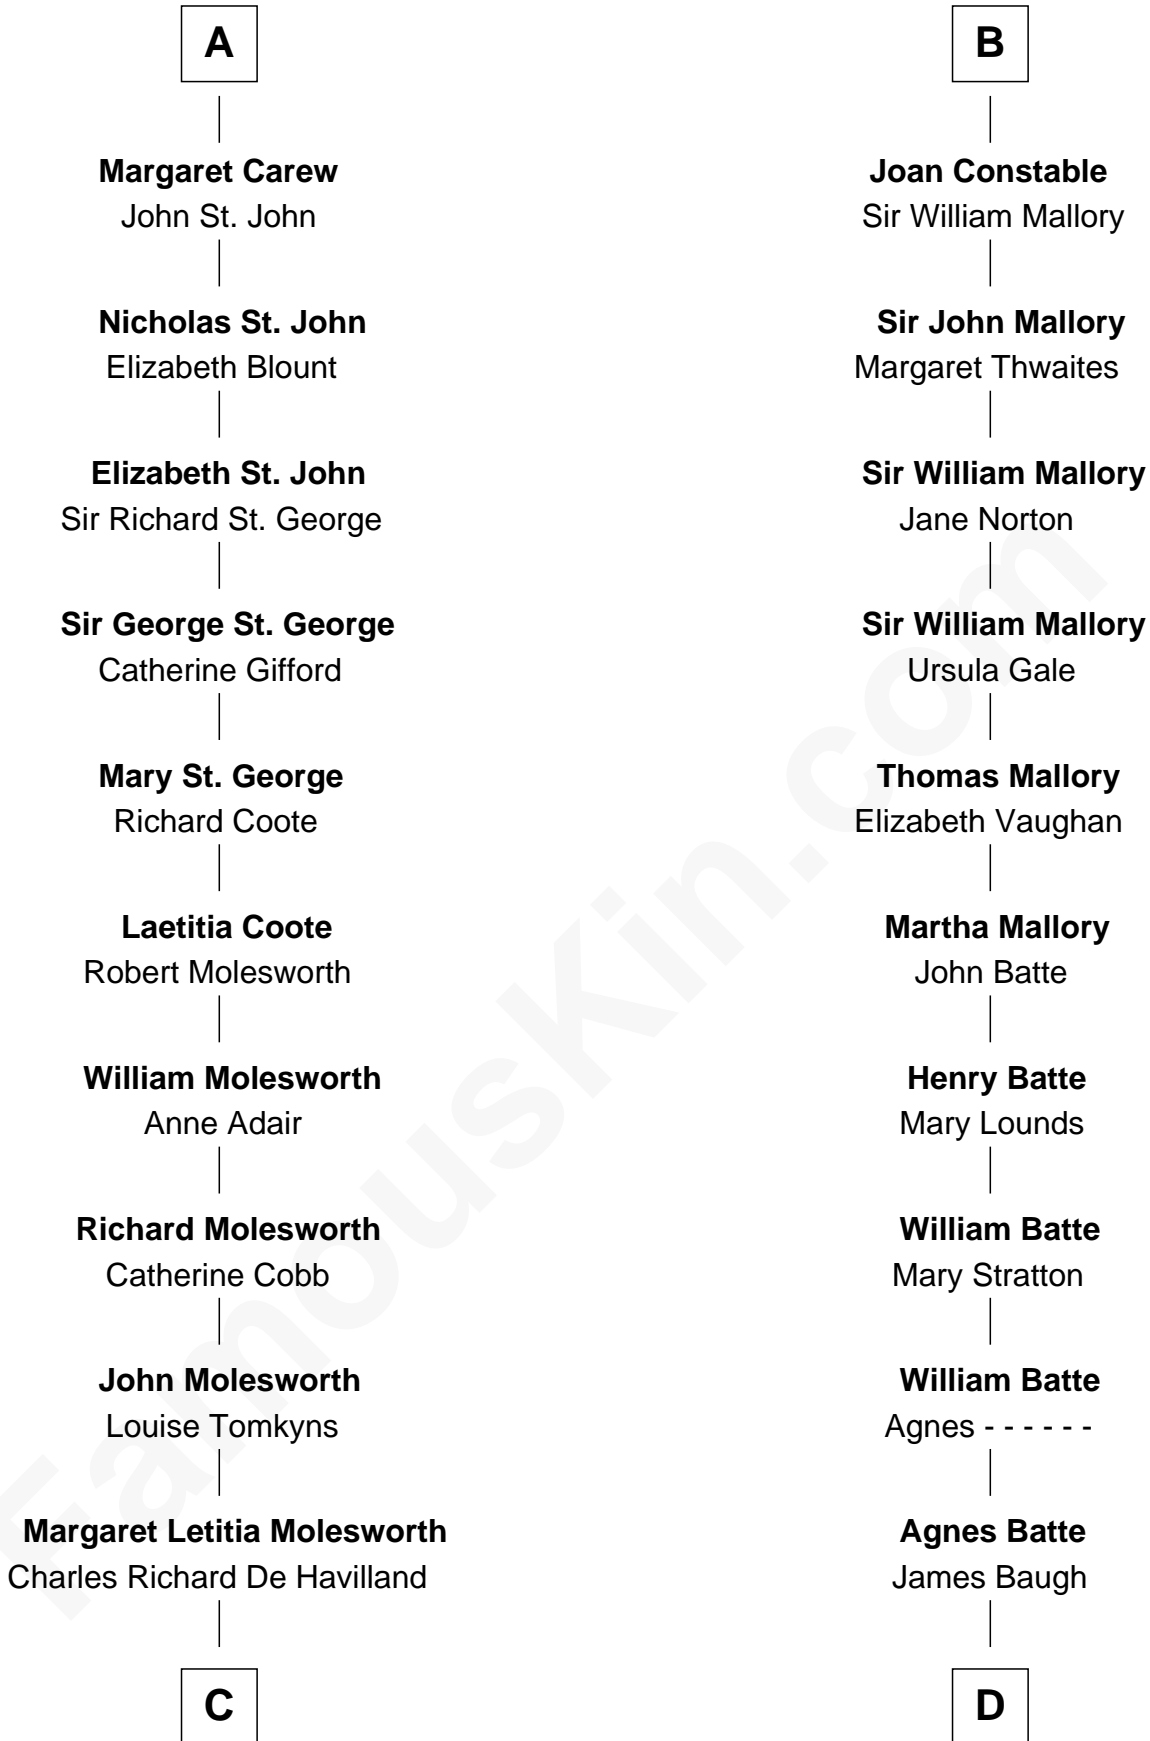

FamousKin.com
Relationship Chart of
Olivia De Havilland
Movie Actress

18th cousin 3 times removed of
Judy Garland
Singer and Movie Actress

C

Walter Augustus De Havilland

Lillian Augusta Ruse

Olivia De Havilland

Movie Actress

D

Richard Baugh

Elizabeth Pepper Harwell

John Aldridge Baugh

Mary Ann Marable

Elizabeth Baugh

William Tecumseh Gumm