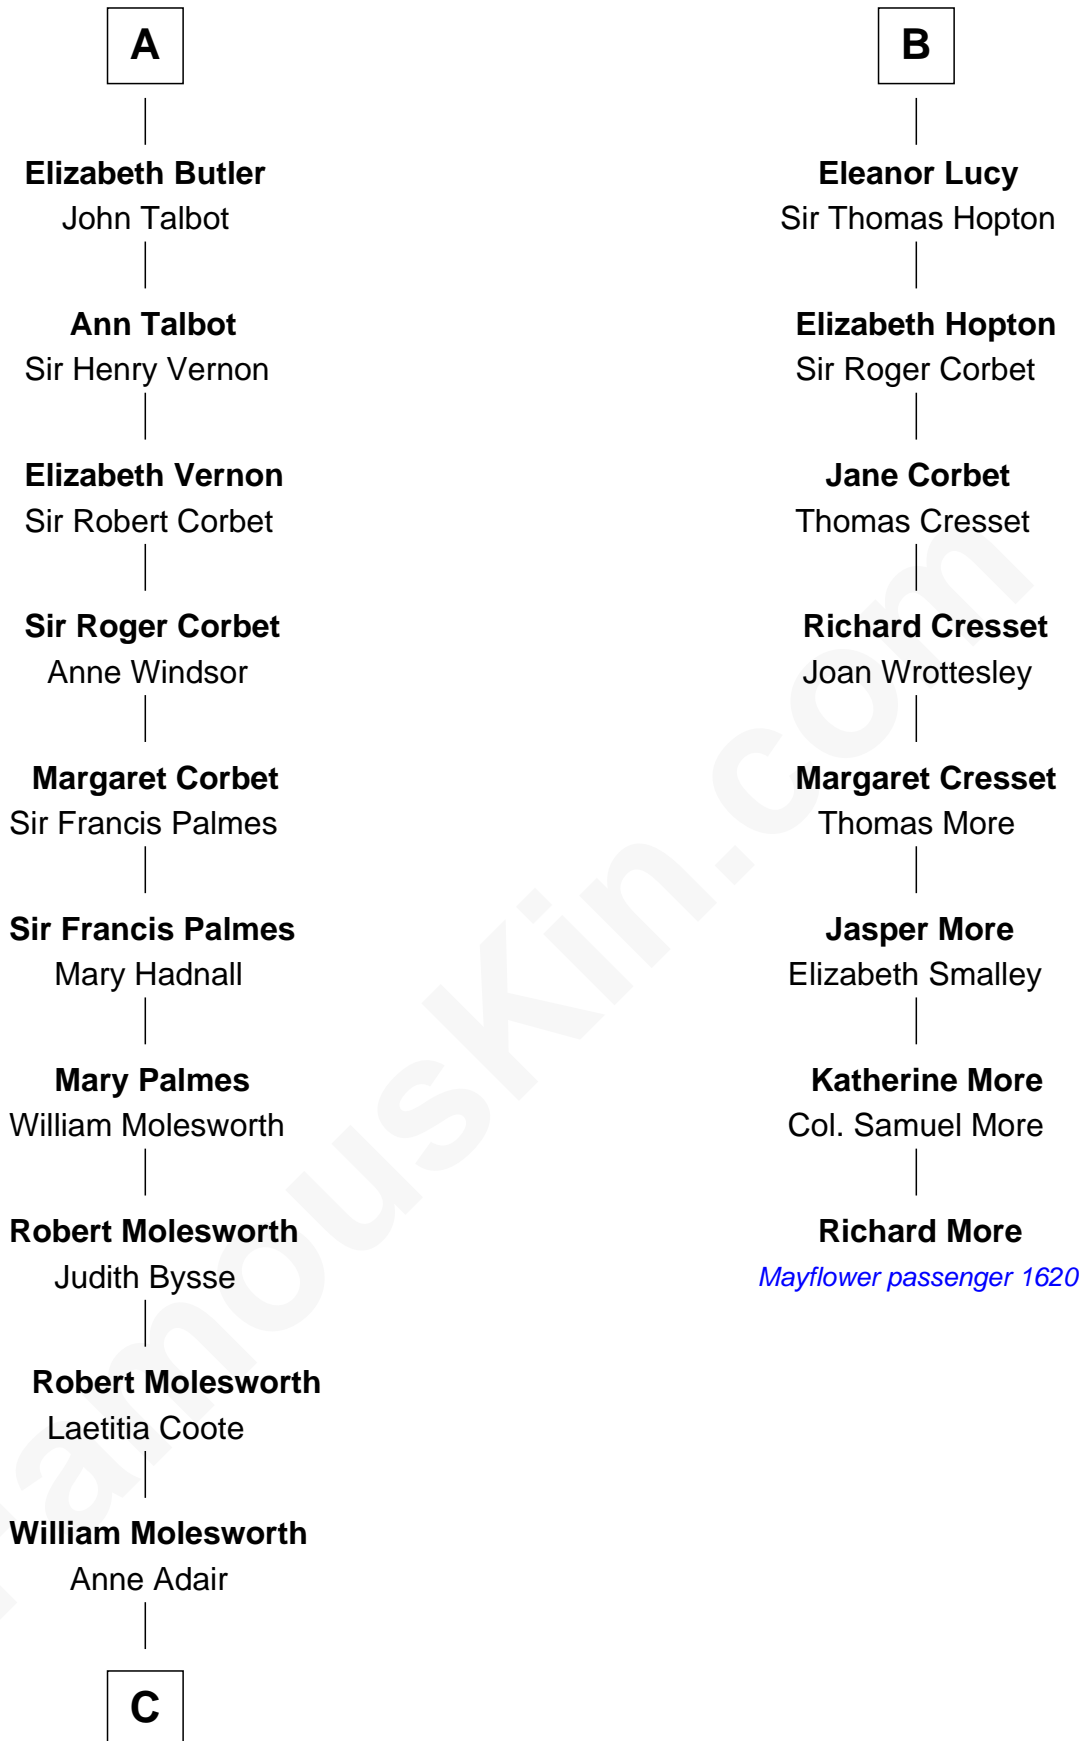

FamousKin.com

Relationship Chart of

Olivia De Havilland

Movie Actress

MAYFLOWER

14th cousin 7 times removed of

Richard More

(c1614 - c1696) Mayflower passenger 1620

Henry II, Duke of Brabant

Marie of Hohenstaufen

Matilda of Brabant
Robert I, Count of Artois

Blanche of Artois
Edmund Plantagenet

Henry Plantagenet
Maud de Chaworth

Eleanor Plantagenet
Richard Fitzalan

Sir Richard Fitzalan
Elizabeth de Bohun

Joan Fitzalan
Sir William Beauchamp

Joan Beauchamp
James Butler

A

Matilda of Brabant
Robert I, Count of Artois

Blanche of Artois
Edmund Plantagenet

Henry Plantagenet
Maud de Chaworth

Joan of Lancaster
John de Mowbray

John de Mowbray
Elizabeth de Segrave

Margaret Mowbray
Sir Reginald Lucy

Sir Walter Lucy
Eleanor L'Arcedeckne

B

C

Richard Molesworth

Catherine Cobb

John Molesworth