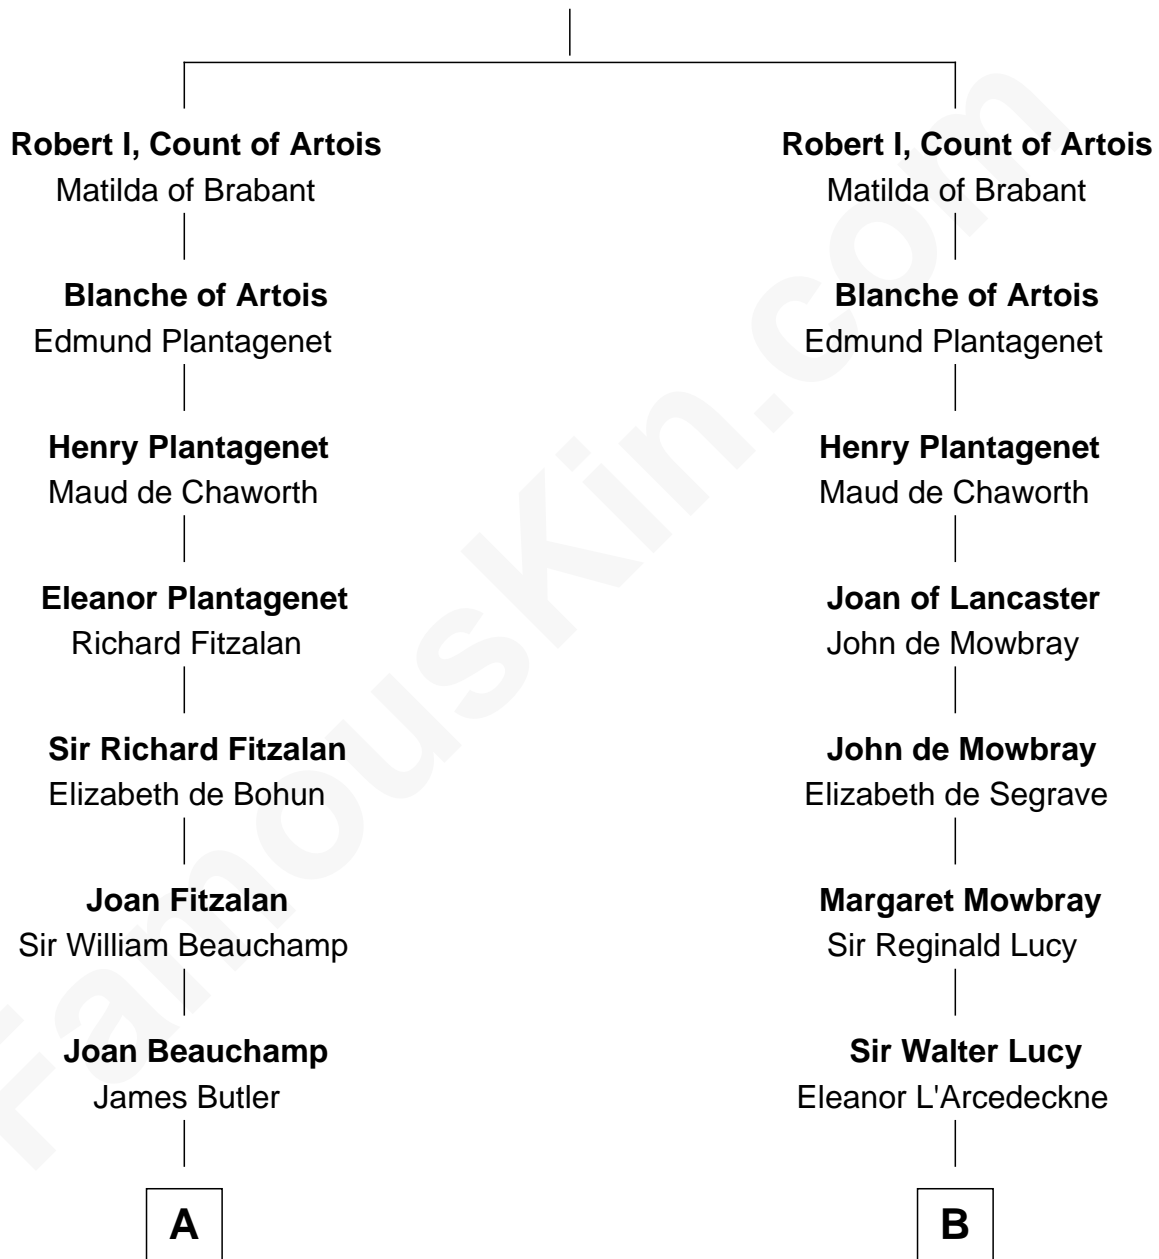

FamousKin.com

Relationship Chart of

Olivia De Havilland

Movie Actress

MAYFLOWER

14th cousin 7 times removed of

Richard More

(c1614 - c1696) Mayflower passenger 1620

Louis VIII, King of France

Blanche of Castile

C

Richard Molesworth

Catherine Cobb

John Molesworth

Louise Tomkyns

Margaret Letitia Molesworth

Charles Richard De Havilland

Walter Augustus De Havilland

Lillian Augusta Ruse

Olivia De Havilland

Movie Actress

FamousKin.com