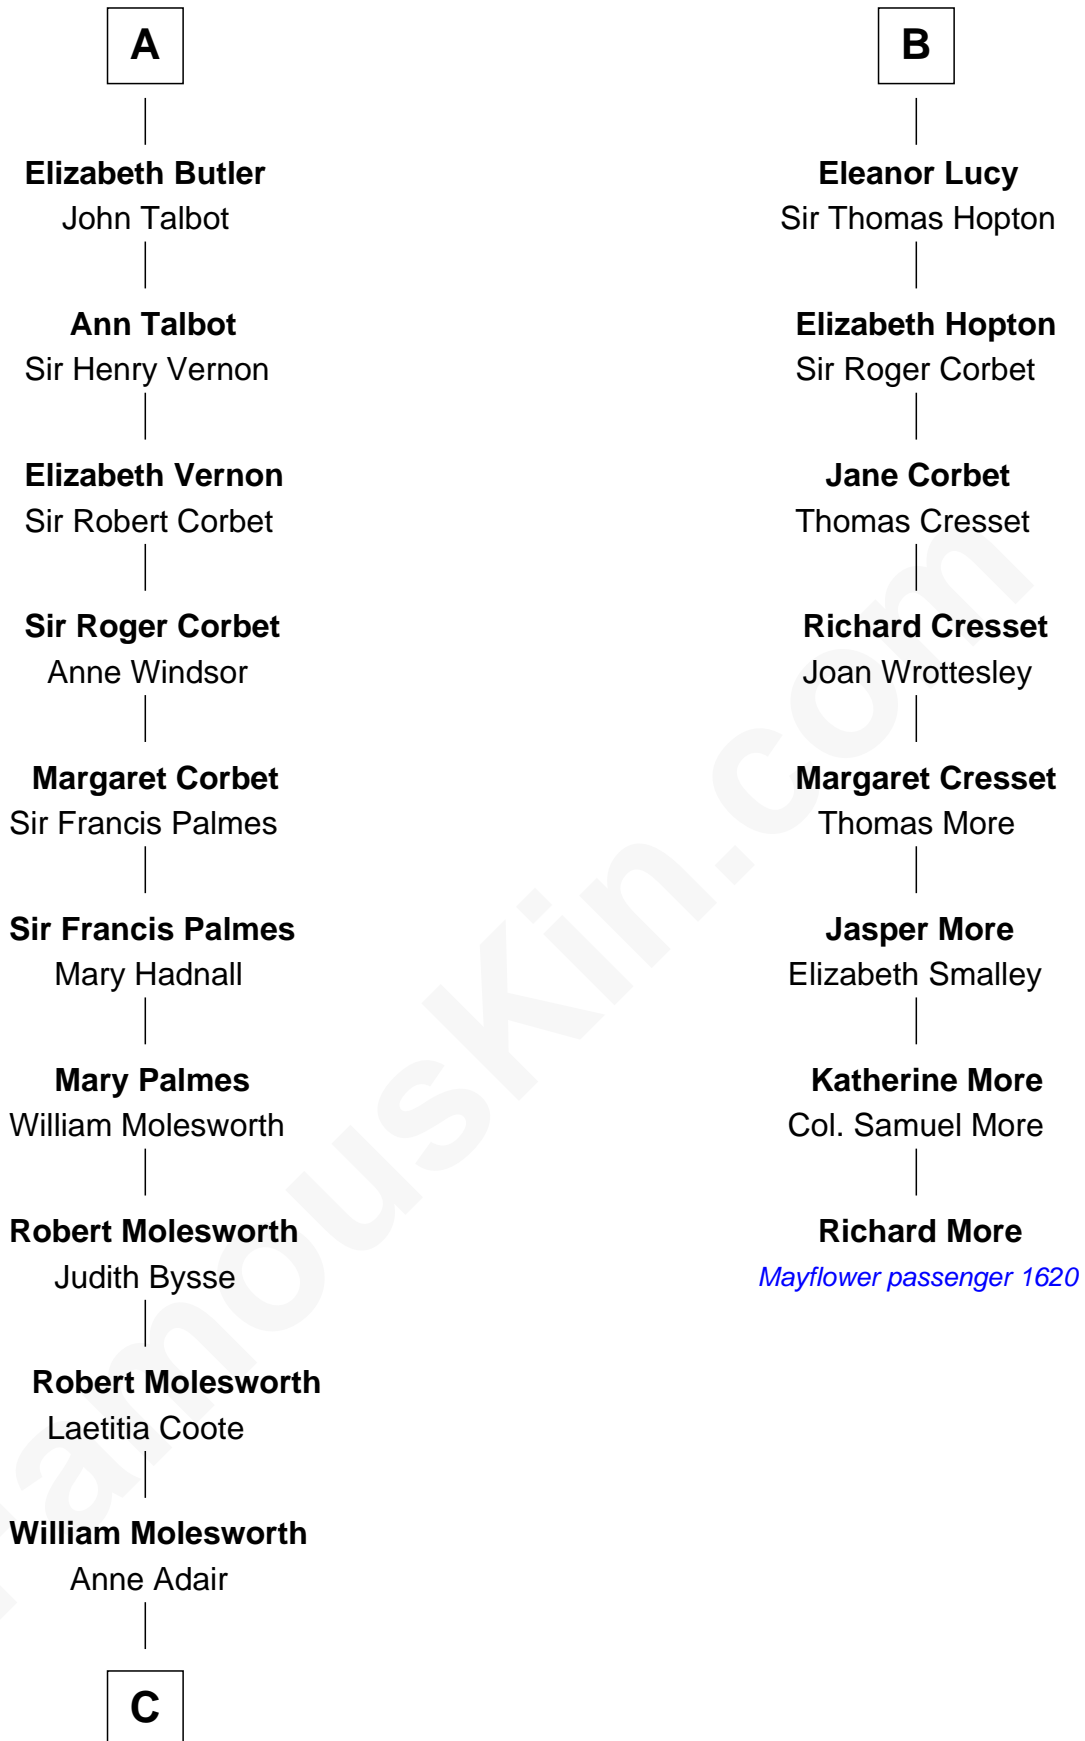

FamousKin.com

Relationship Chart of

Olivia De Havilland

Movie Actress

MAYFLOWER

14th cousin 7 times removed of

Richard More

(c1614 - c1696) Mayflower passenger 1620

Louis VIII, King of France

Blanche of Castile

C

Richard Molesworth

Catherine Cobb

John Molesworth

Louise Tomkyns

Margaret Letitia Molesworth

Charles Richard De Havilland

Walter Augustus De Havilland

Lillian Augusta Ruse

Olivia De Havilland

Movie Actress

FamousKin.com