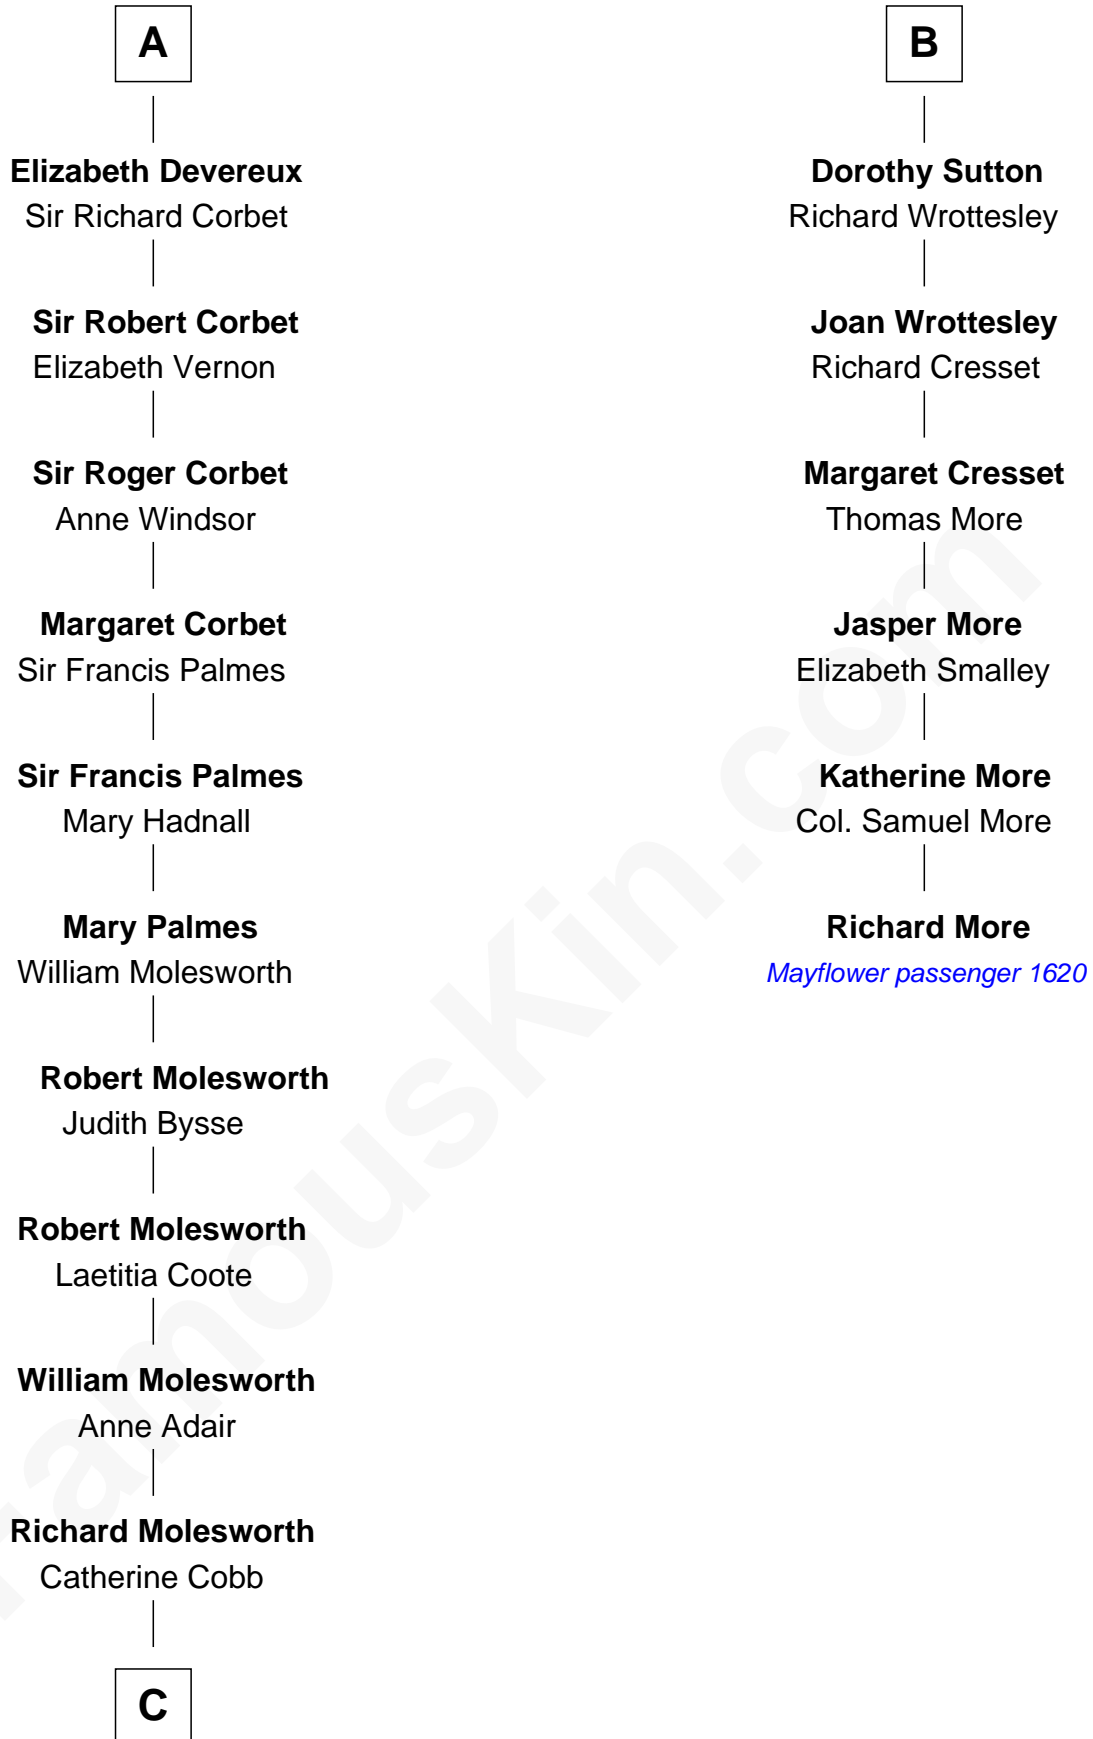

FamousKin.com

Relationship Chart of

Olivia De Havilland

Movie Actress

MAYFLOWER

12th cousin 8 times removed of

Richard More

(c1614 - c1696) Mayflower passenger 1620

Sir Hugh le Despencer

Isabella de Beauchamp

C

—
John Molesworth

Louise Tomkyns

—
Margaret Letitia Molesworth

Charles Richard De Havilland

—
Walter Augustus De Havilland