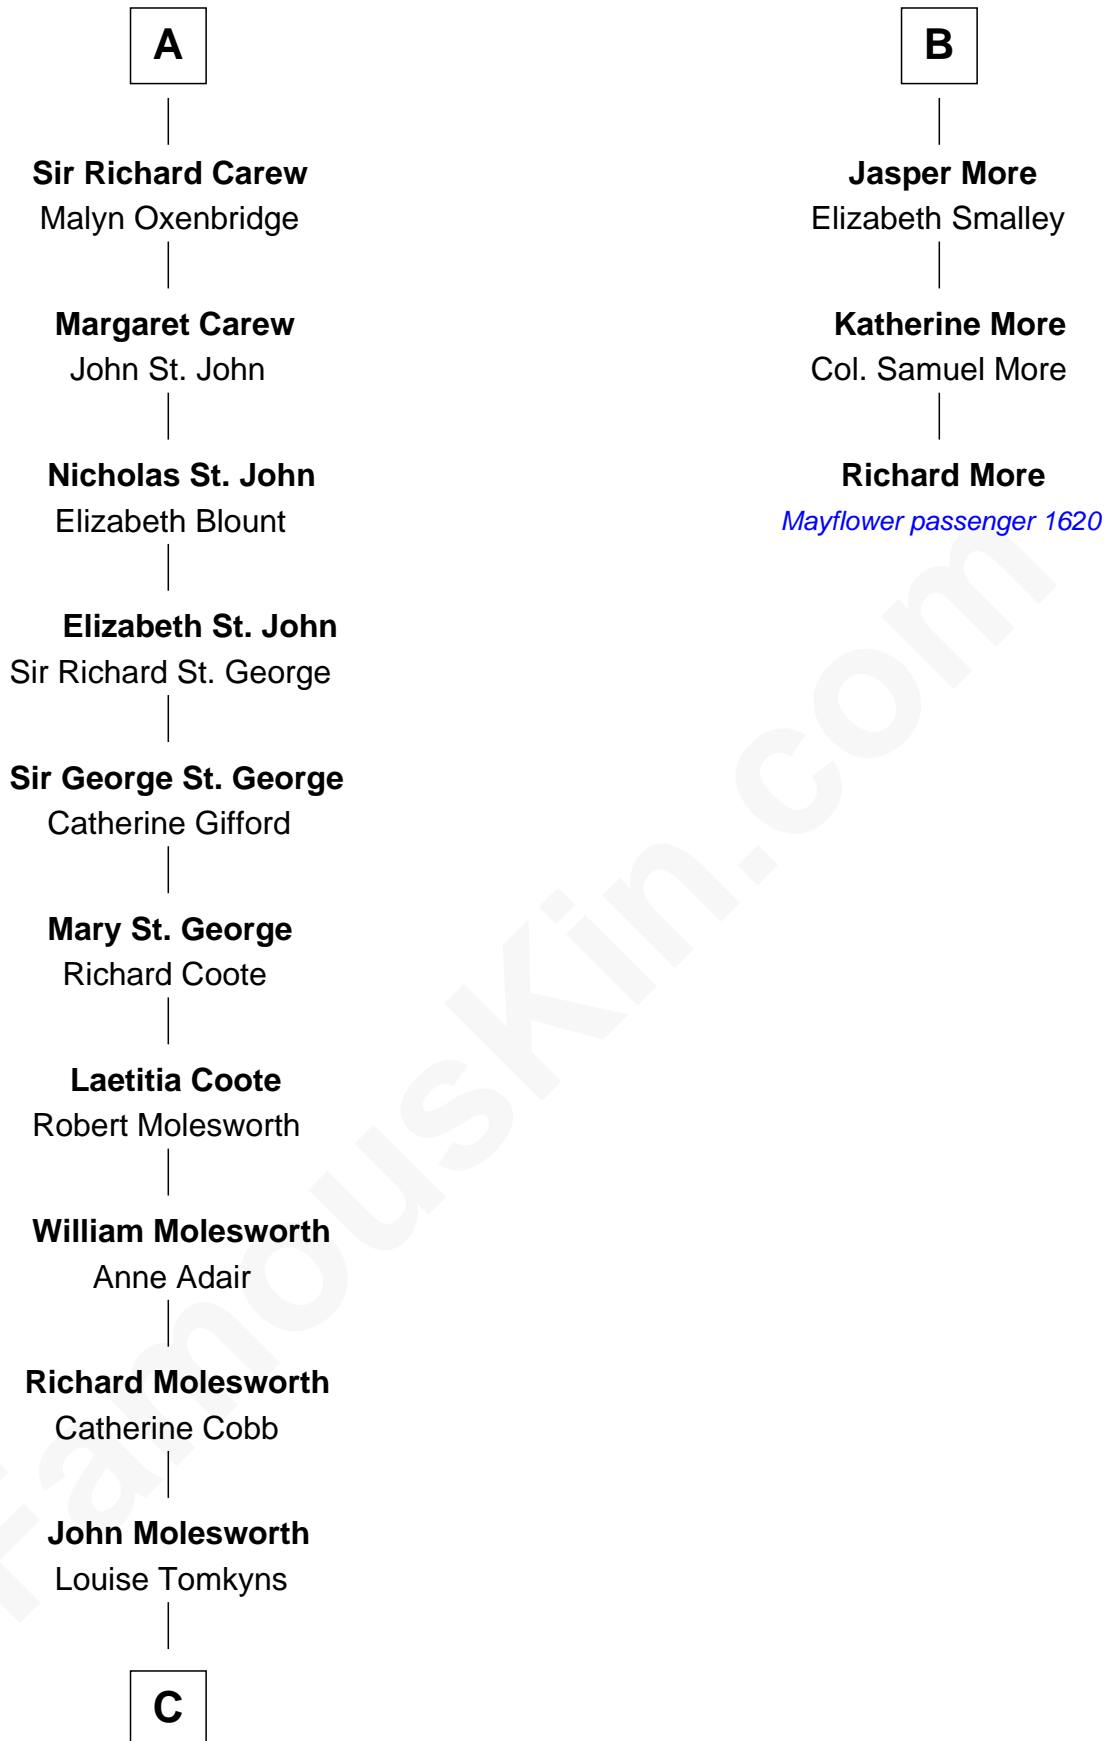

FamousKin.com

Relationship Chart of

Olivia De Havilland

Movie Actress

MAYFLOWER

9th cousin 10 times removed of

Richard More

(c1614 - c1696) Mayflower passenger 1620

Sir Maurice de Berkeley

Eve la Zouche

C

Margaret Letitia Molesworth

Charles Richard De Havilland

Walter Augustus De Havilland

Lillian Augusta Ruse

Olivia De Havilland