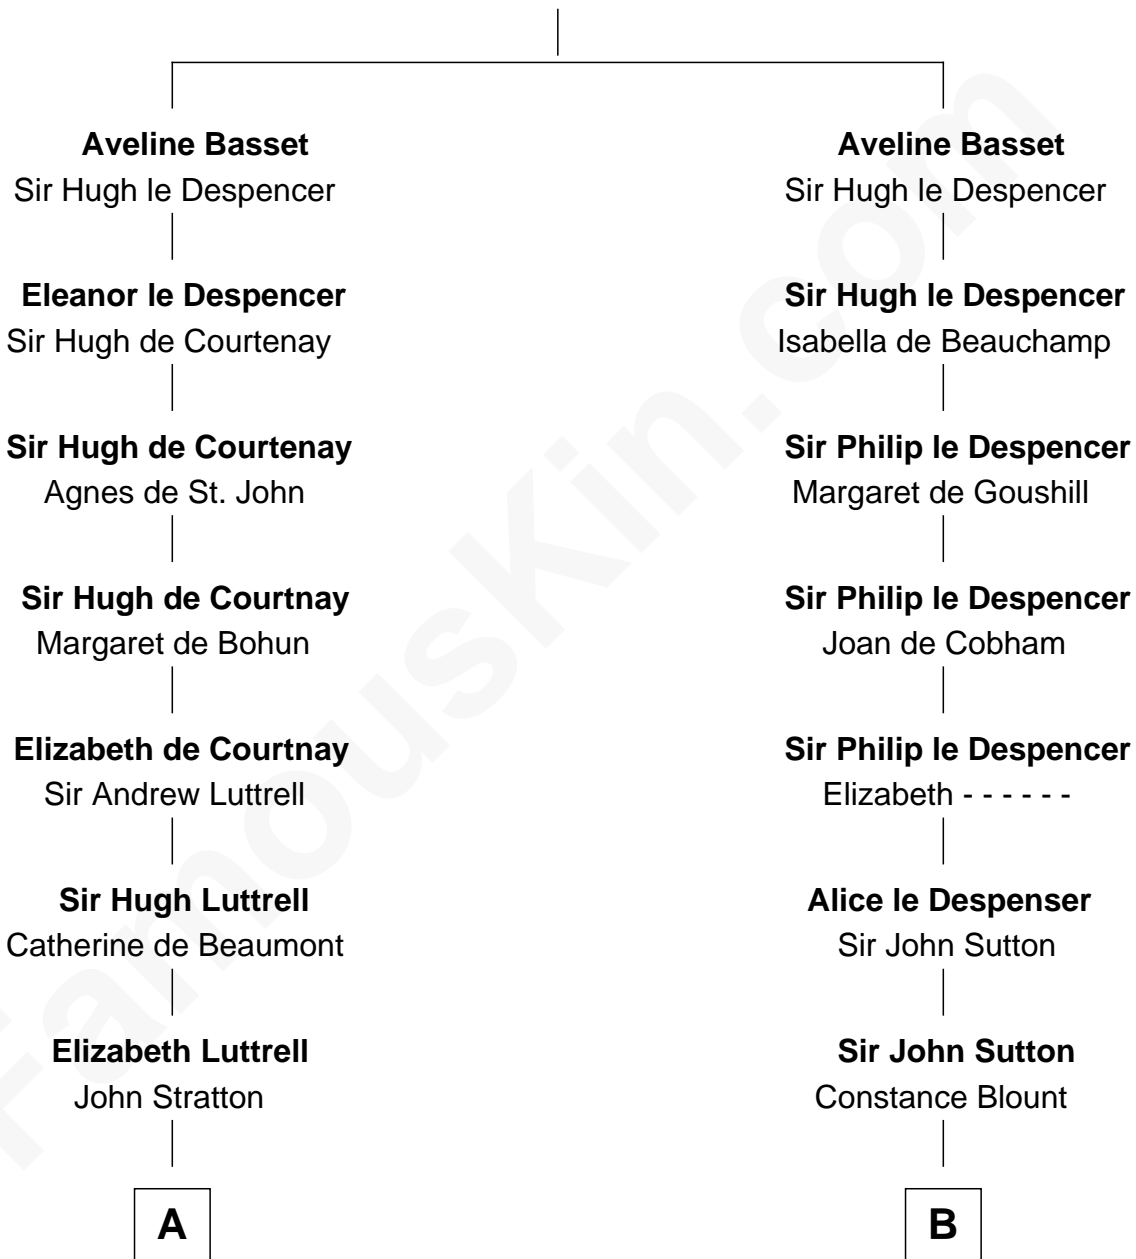

FamousKin.com

Relationship Chart of

Olivia De Havilland

Movie Actress

MAYFLOWER

14th cousin 7 times removed of

Richard More

(c1614 - c1696) Mayflower passenger 1620

Sir Philip Basset

C

Richard Molesworth

Catherine Cobb

John Molesworth

Louise Tomkyns

Margaret Letitia Molesworth

Charles Richard De Havilland