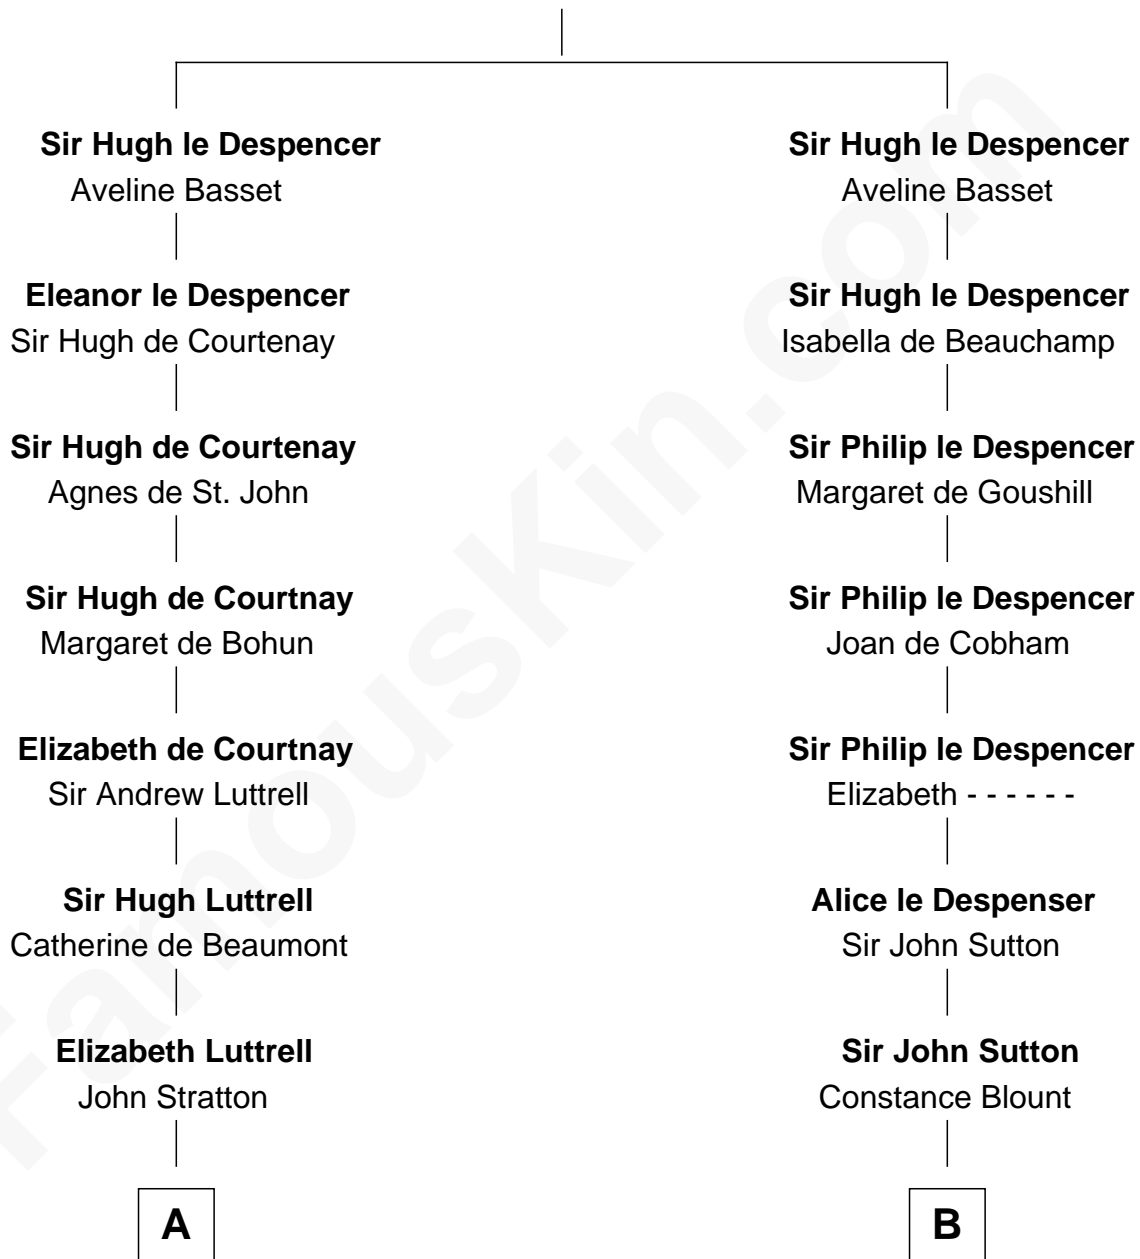

## Relationship Chart of

### Olivia De Havilland

Movie Actress

MAYFLOWER

14th cousin 7 times removed of

**Richard More**

(c1614 - c1696) Mayflower passenger 1620

Sir Hugh le Despencer

**C**

Richard Molesworth

Catherine Cobb

John Molesworth

Louise Tomkyns

Margaret Letitia Molesworth

Charles Richard De Havilland

Walter Augustus De Havilland

Lillian Augusta Ruse