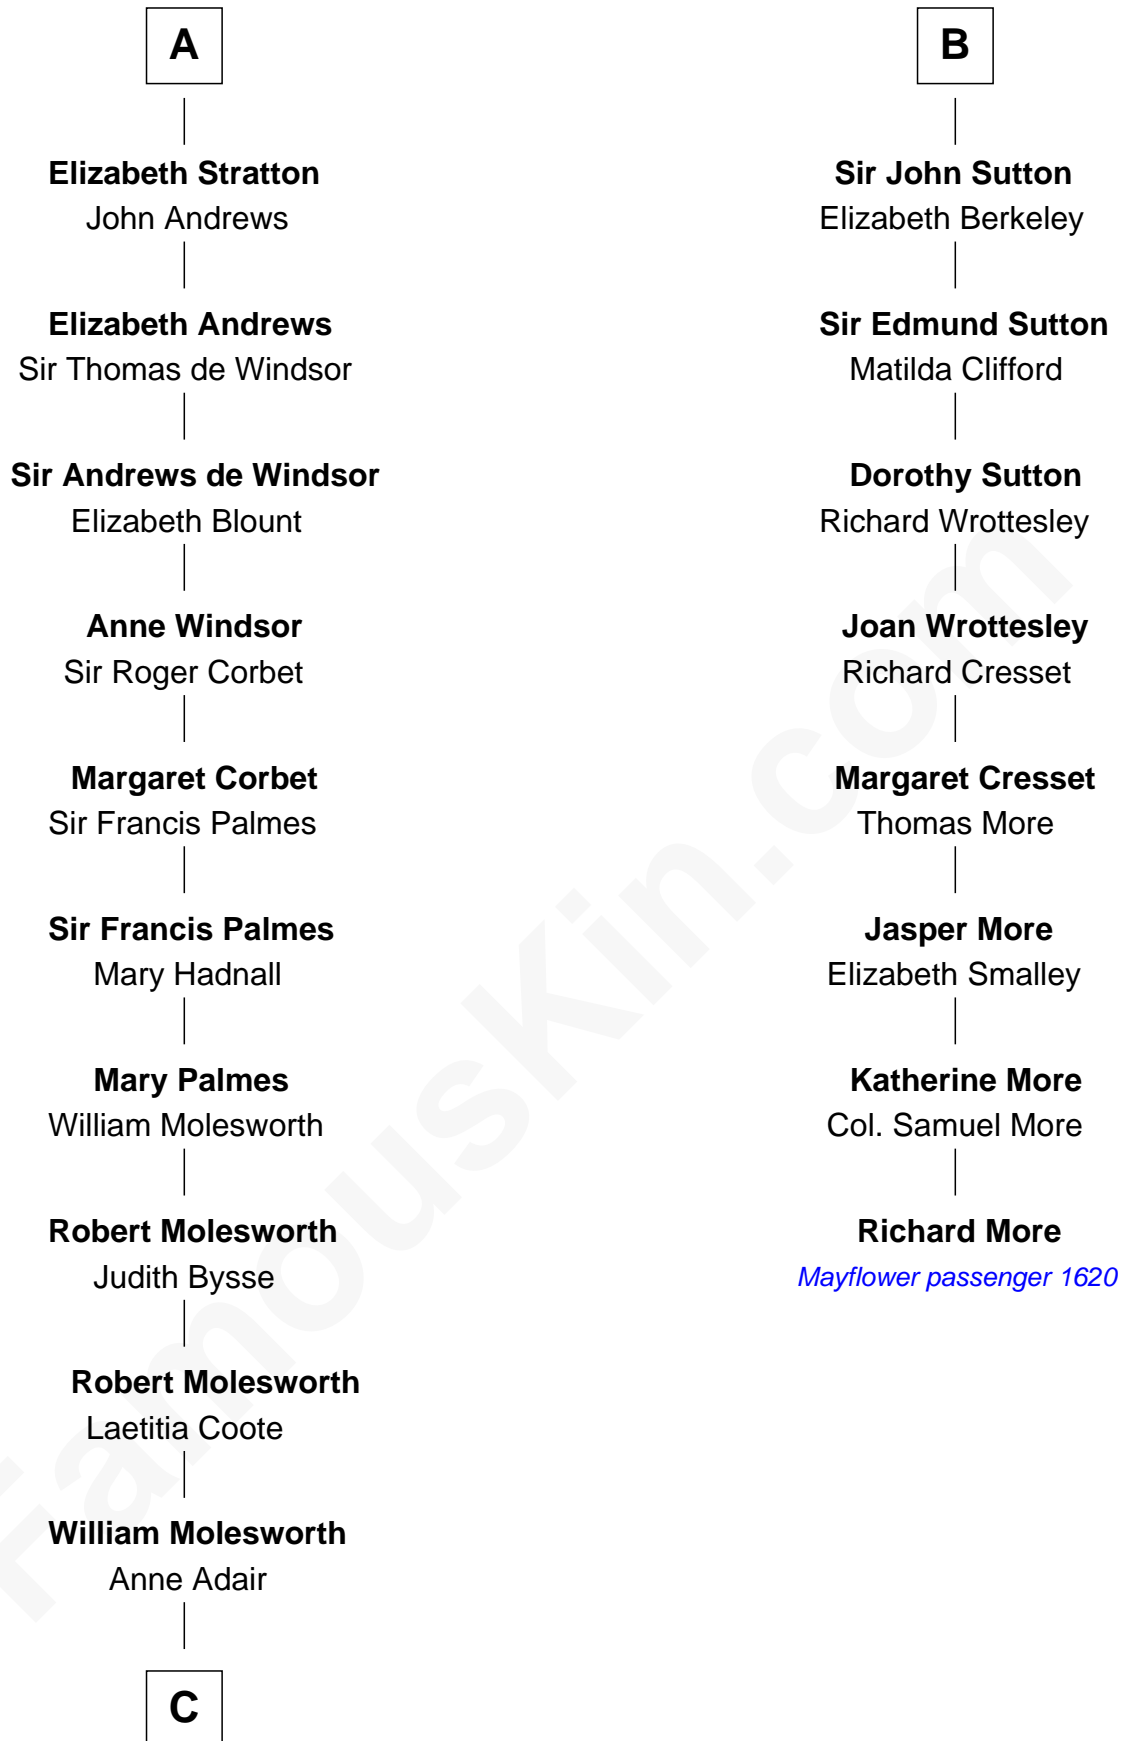

## Relationship Chart of

### Olivia De Havilland

Movie Actress

MAYFLOWER

14th cousin 7 times removed of

**Richard More**

(c1614 - c1696) Mayflower passenger 1620

Sir Hugh le Despencer

**C**

Richard Molesworth

Catherine Cobb

John Molesworth

Louise Tomkyns

Margaret Letitia Molesworth

Charles Richard De Havilland

Walter Augustus De Havilland

Lillian Augusta Ruse