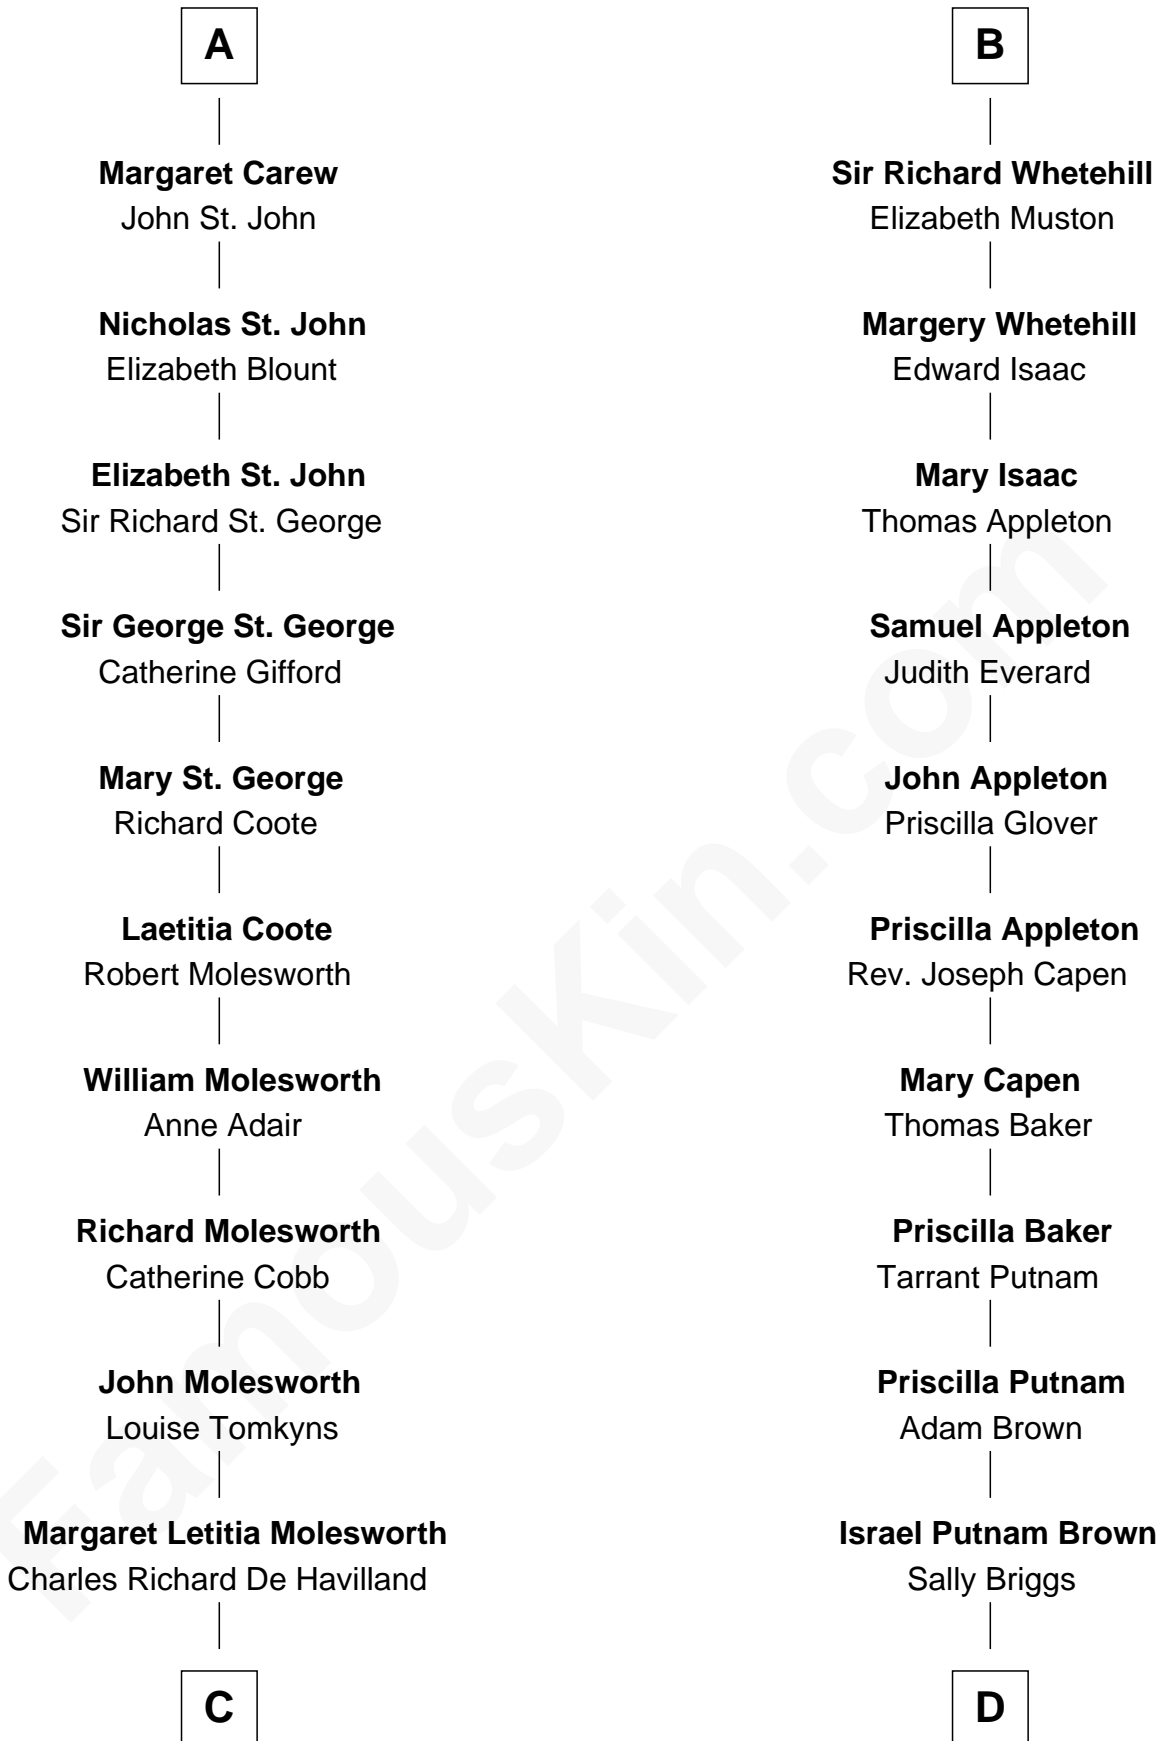

FamousKin.com
Relationship Chart of
Olivia De Havilland
Movie Actress

18th cousin 2 times removed of
Calvin Coolidge
30th U.S. President

C

Walter Augustus De Havilland

Lillian Augusta Ruse

Olivia De Havilland

Movie Actress

D

Sally Briggs Brown

Israel Chase Brewer

Sarah Almeda Brewer

Calvin Galusha Coolidge

Col. John Calvin Coolidge

Victoria Josephine Moor