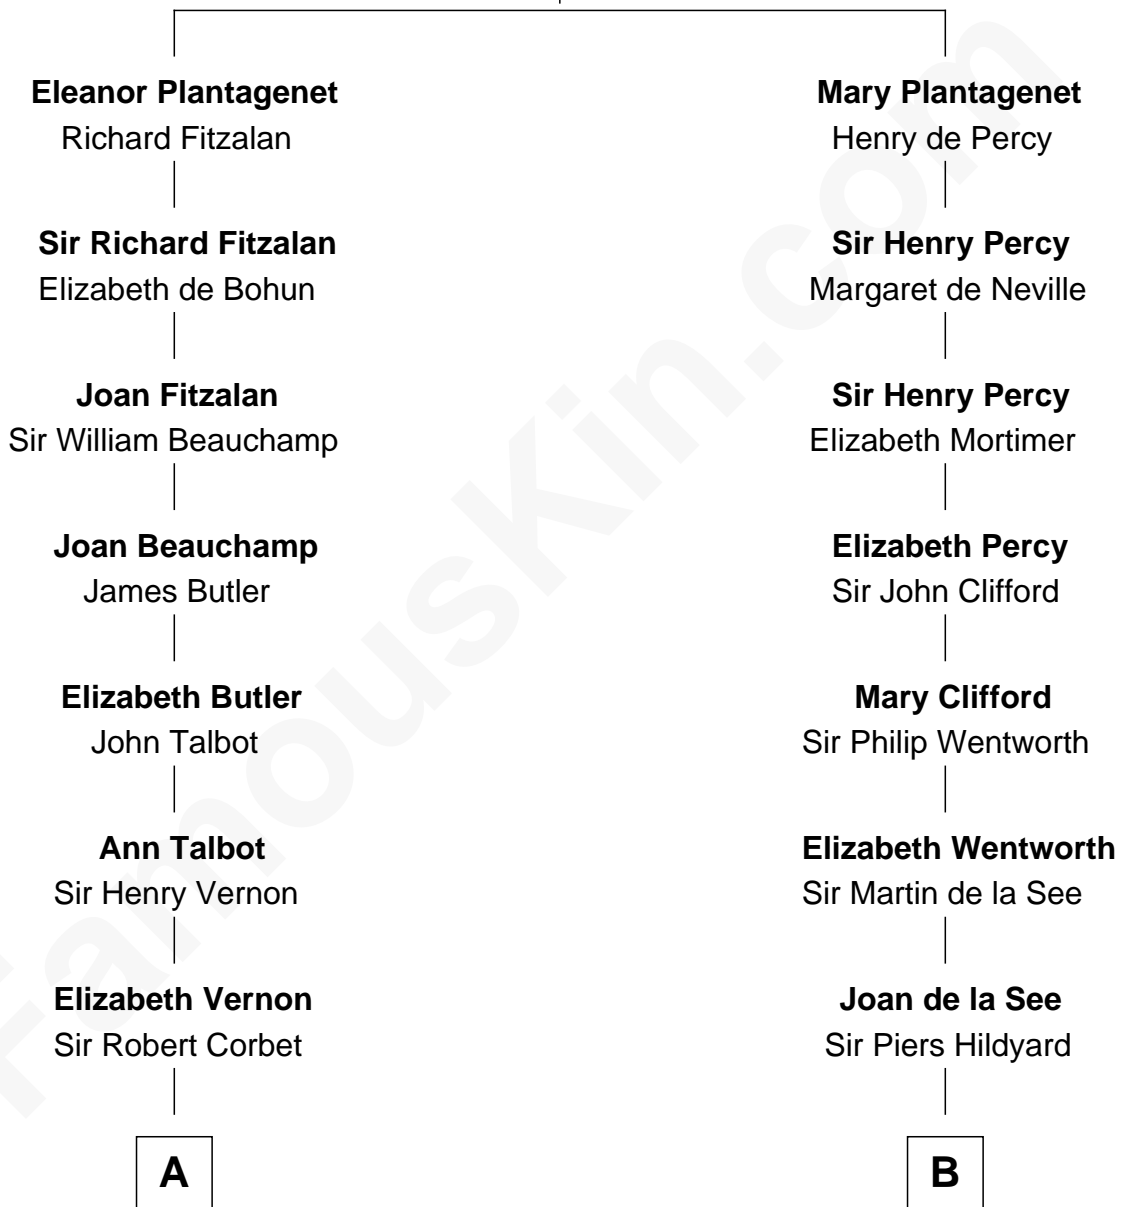

FamousKin.com
Relationship Chart of
Olivia De Havilland
Movie Actress

18th cousin 2 times removed of
Calvin Coolidge
30th U.S. President

Henry Plantagenet
 Maud de Chaworth

C

Walter Augustus De Havilland

Lillian Augusta Ruse

Victoria Josephine Moor

Calvin Coolidge

30th U.S. President

FamousKin.com