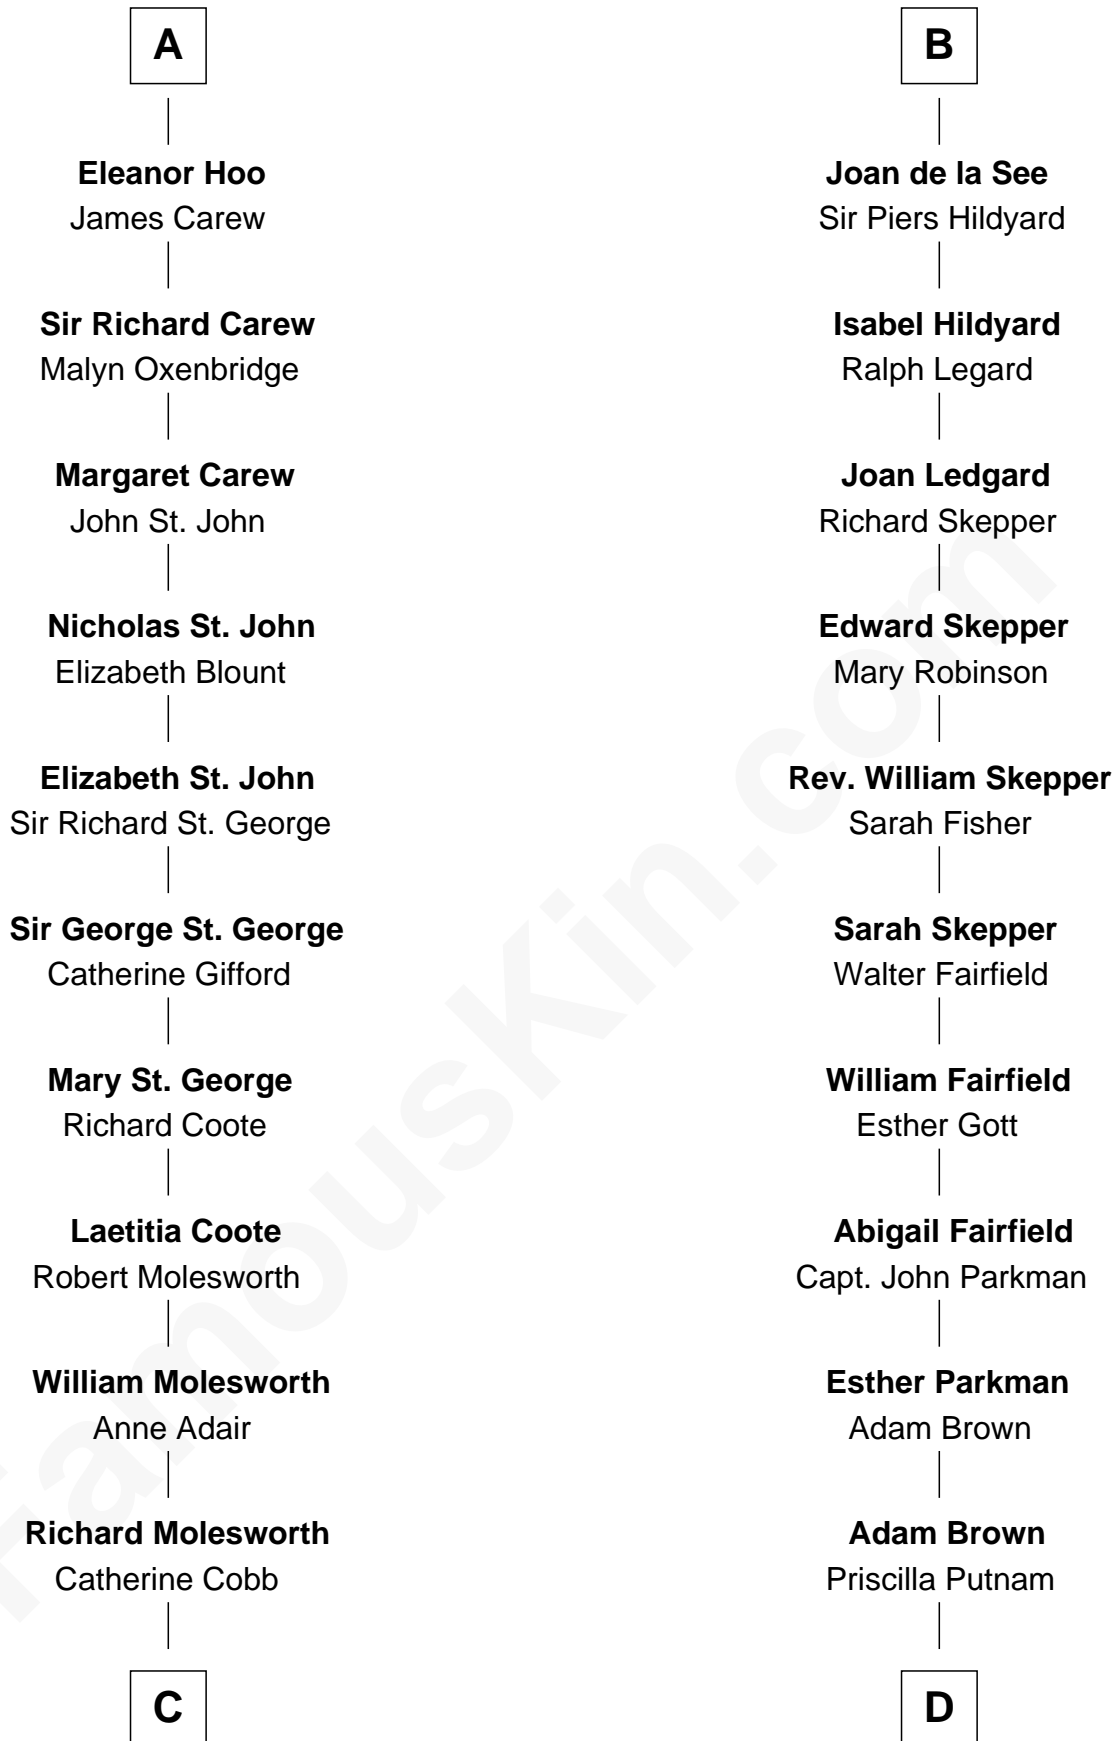

FamousKin.com
Relationship Chart of
Olivia De Havilland
Movie Actress

20th cousin 1 time removed of
Calvin Coolidge
30th U.S. President

Eudo la Zouche
 Milicent de Cantilupe

Eve la Zouche
 Sir Maurice de Berkeley

Isabel de Berkeley
 Sir Robert de Clifford

Sir Roger de Clifford
 Maud de Beauchamp

Katherine de Clifford
 Sir Ralph de Greystoke

Maud de Greystoke
 Eudo de Welles

Sir Lionel de Welles
 Joan de Waterton

Eleanor de Welles
 Sir Thomas Hoo

A

Sir William la Zouche
 Maud Lovel

Milicent la Zouche
 Sir William Deincourt

Margaret Deincourt
 Sir Robert de Tibetot

Elizabeth de Tibetot
 Sir Philip le Despencer

Margery Despencer
 Sir Roger Wentworth

Sir Philip Wentworth
 Mary Clifford

Elizabeth Wentworth
 Sir Martin de la See

B

C

John Molesworth

Louise Tomkyns

Margaret Letitia Molesworth

Charles Richard De Havilland

Walter Augustus De Havilland