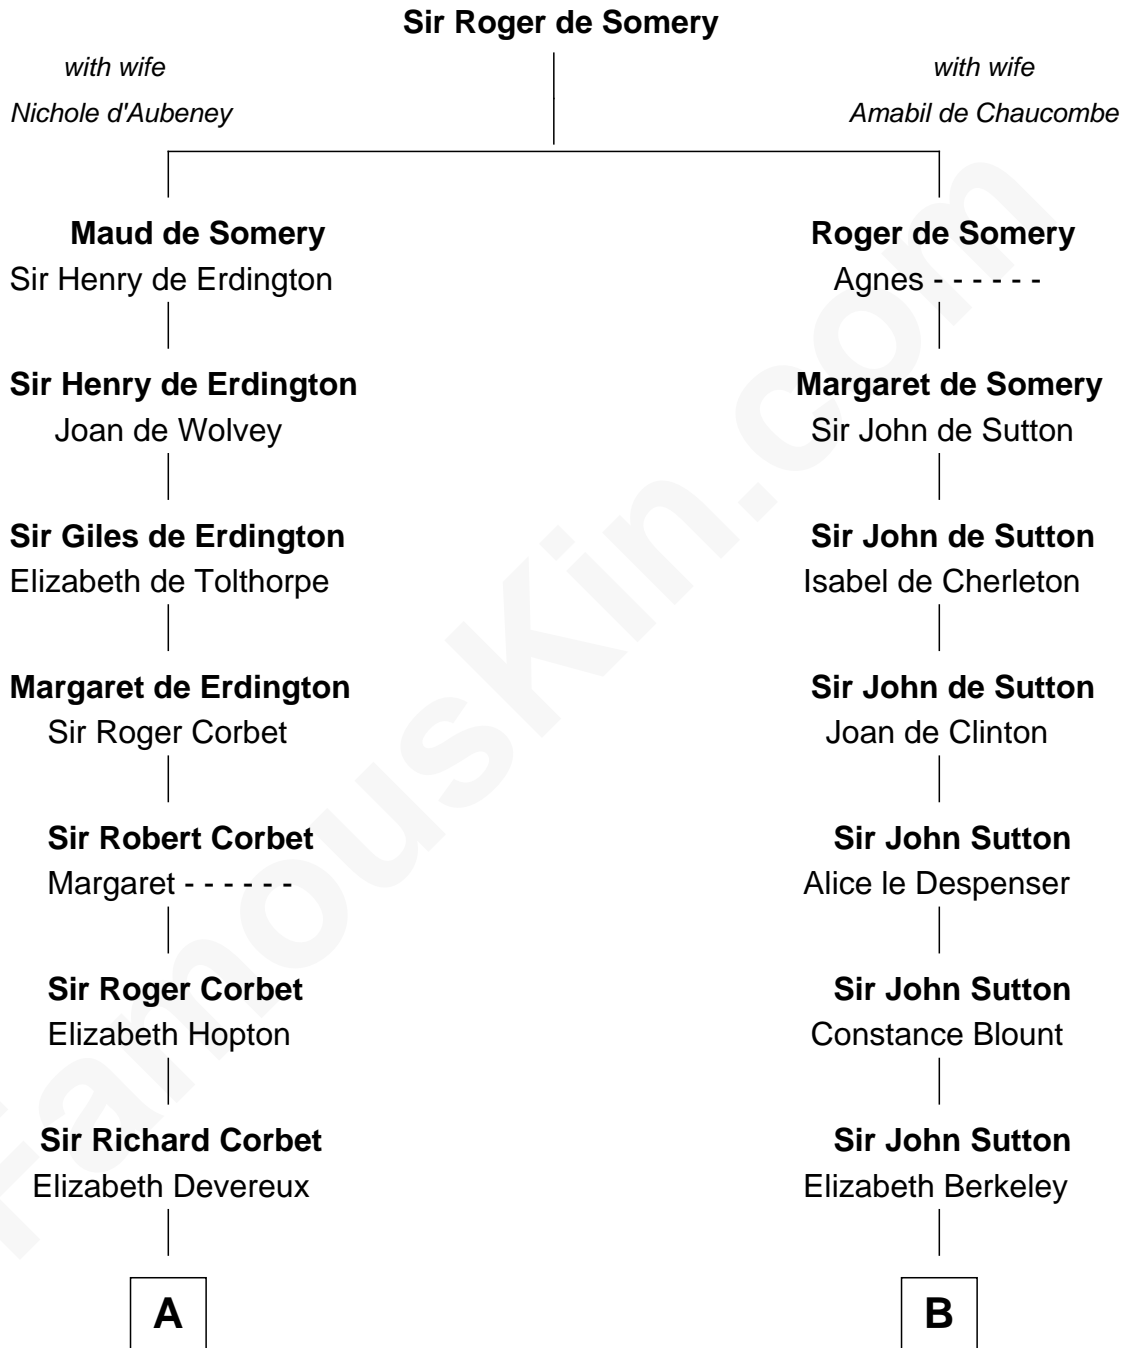

FamousKin.com
Relationship Chart of
Olivia De Havilland
Movie Actress

17th cousin 2 times removed of

Bathsheba (Ruggles) Spooner

First woman executed for murder in U.S. by non-British government

C

Margaret Letitia Molesworth

Charles Richard De Havilland

Walter Augustus De Havilland

Lillian Augusta Ruse

Olivia De Havilland

Movie Actress

FamousKin.com