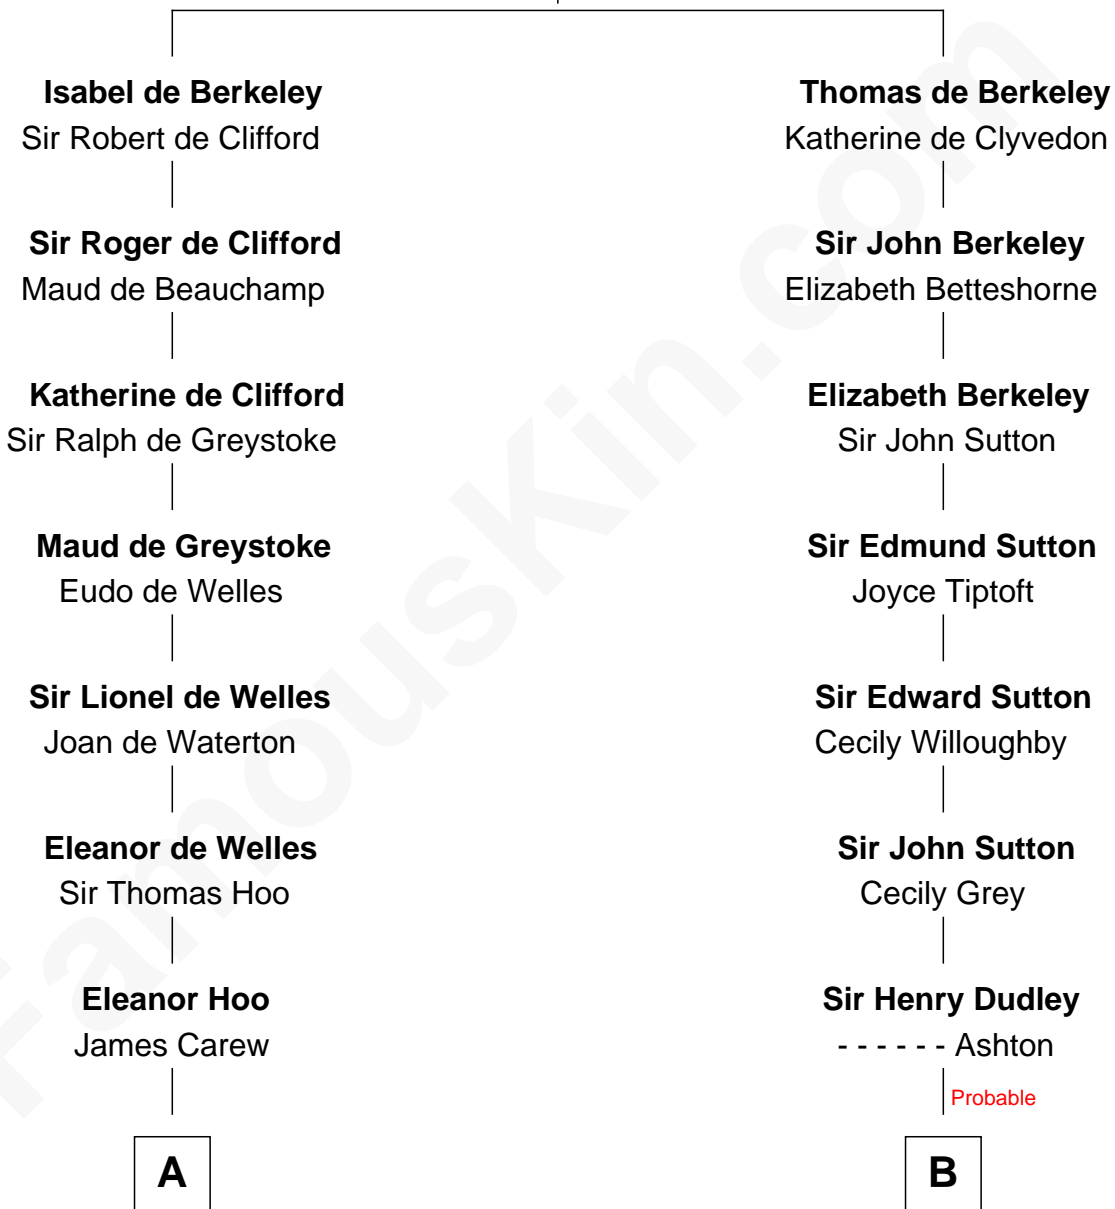

**FamousKin.com**  
**Relationship Chart of**  
**Olivia De Havilland**  
*Movie Actress*

13th cousin 6 times removed of

**Bathsheba (Ruggles) Spooner**

*First woman executed for murder in U.S. by non-British government*

**Sir Maurice de Berkeley**  
 Eve la Zouche

**C**

**Margaret Letitia Molesworth**

Charles Richard De Havilland

**Walter Augustus De Havilland**

Lillian Augusta Ruse

**Olivia De Havilland**

*Movie Actress*