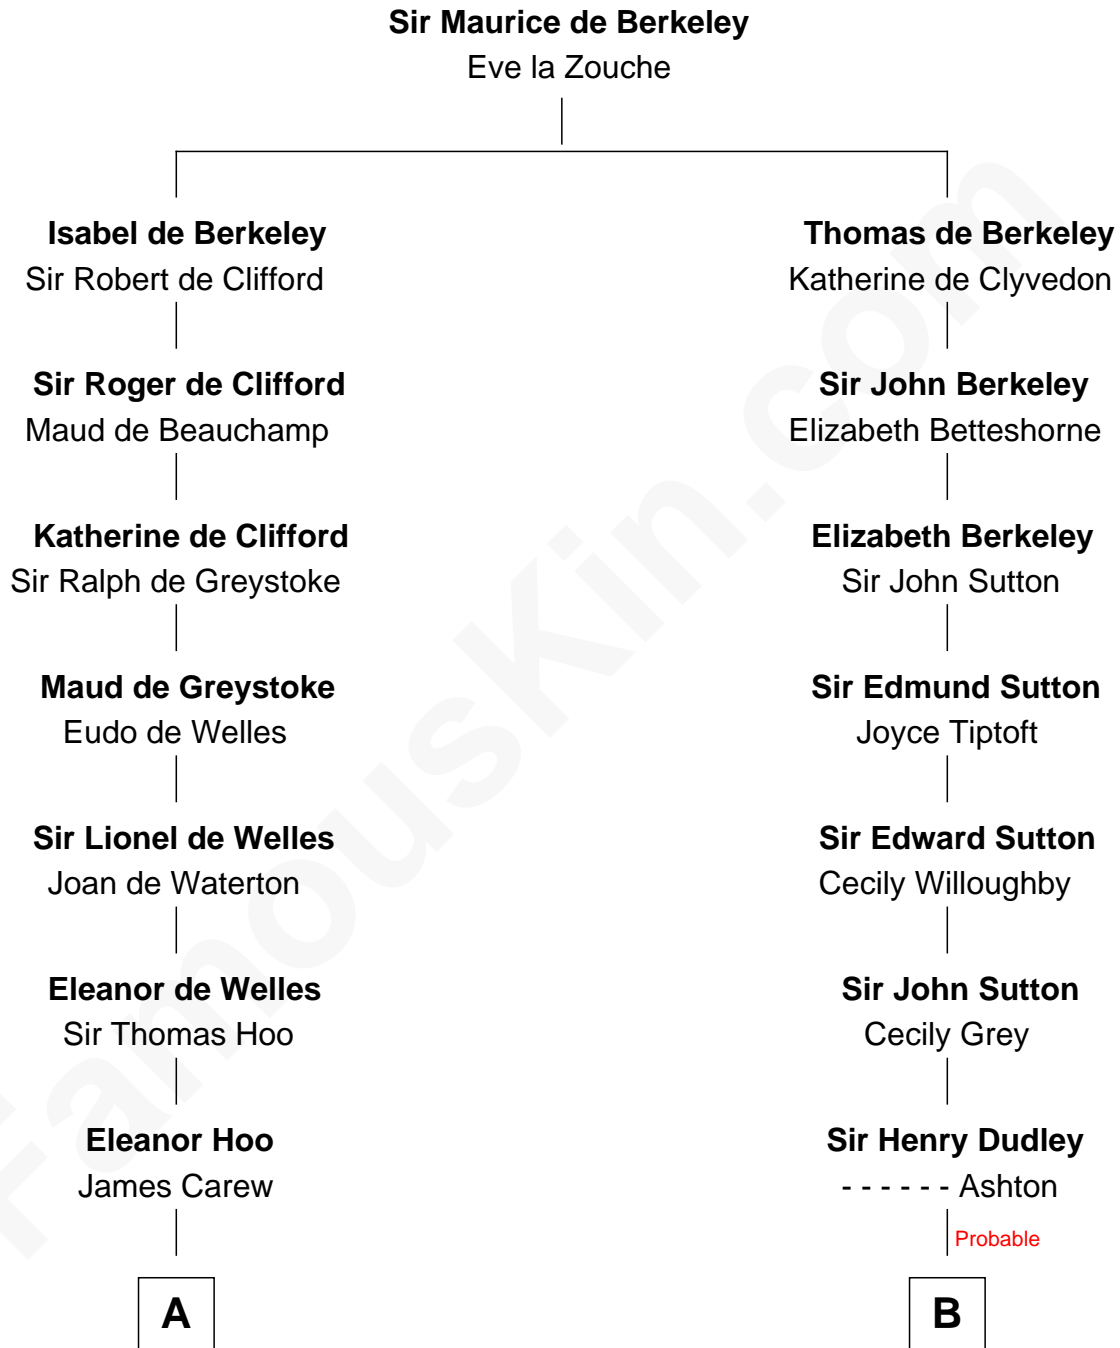

FamousKin.com
Relationship Chart of
Olivia De Havilland
Movie Actress

14th cousin 5 times removed of
Nicholas Gilman
Signer of the U.S. Constitution

C

Margaret Letitia Molesworth

Charles Richard De Havilland

Walter Augustus De Havilland

Lillian Augusta Ruse

Olivia De Havilland

Movie Actress

FamousKin.com