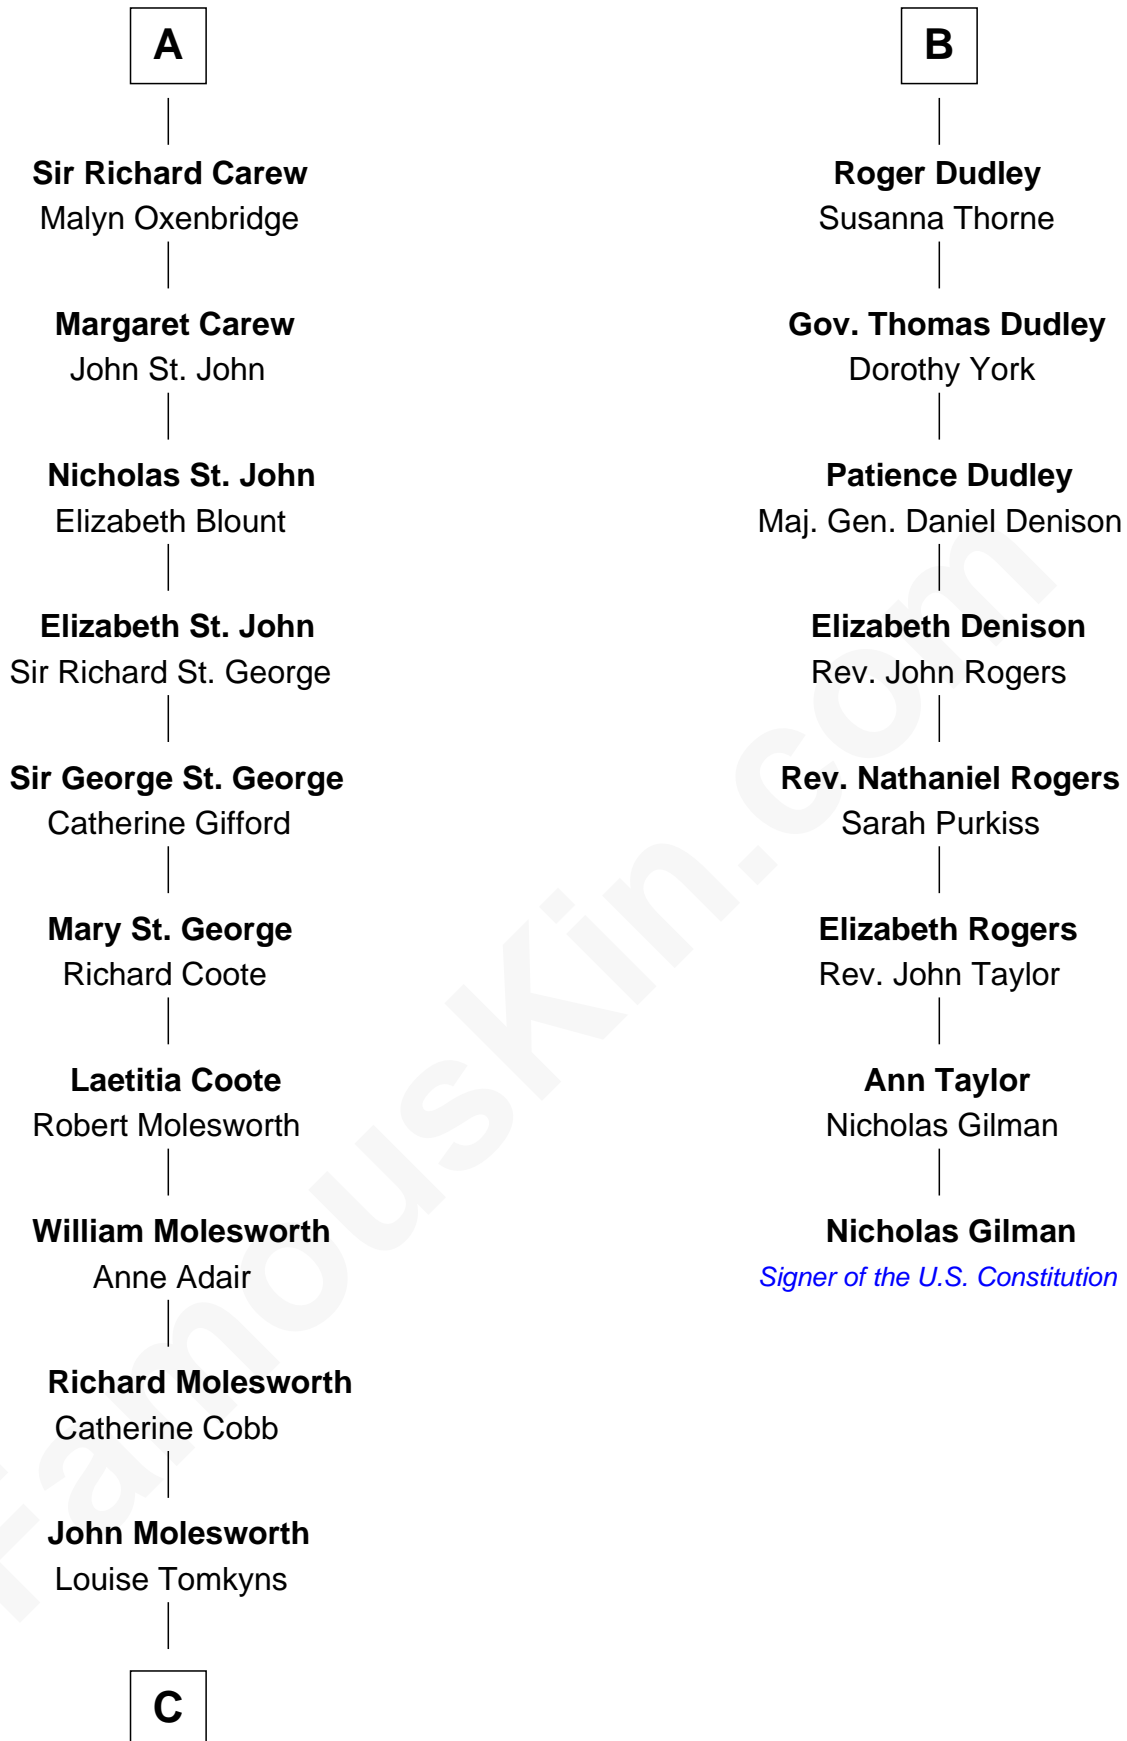

FamousKin.com
Relationship Chart of
Olivia De Havilland
Movie Actress

14th cousin 5 times removed of
Nicholas Gilman
Signer of the U.S. Constitution

C

Margaret Letitia Molesworth

Charles Richard De Havilland

Walter Augustus De Havilland

Lillian Augusta Ruse

Olivia De Havilland

Movie Actress

FamousKin.com