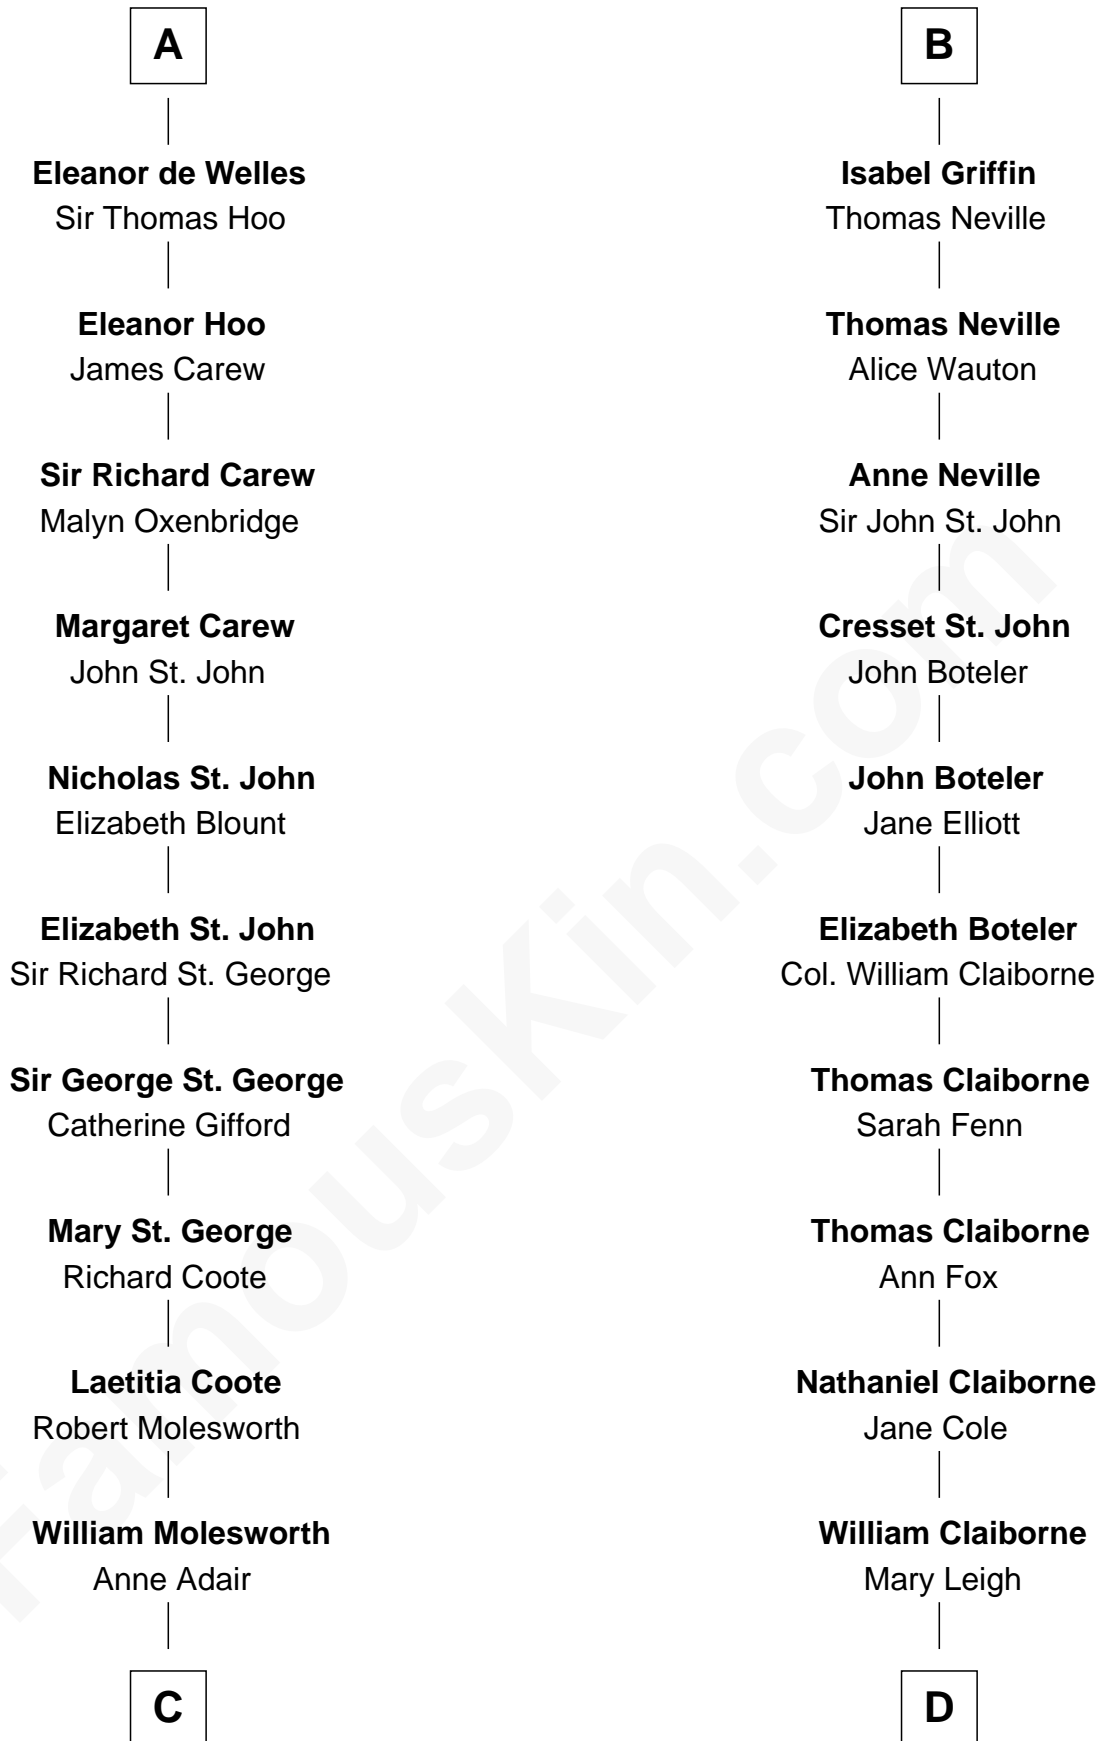

### Liz Claiborne

Fashion Designer and Founder of Liz Claiborne Inc.

**Sir William de Cantilupe**

Eve de Braiose

**C**

**Richard Molesworth**

Catherine Cobb

**John Molesworth**

Louise Tomkyns

**Margaret Letitia Molesworth**

Charles Richard De Havilland

**Walter Augustus De Havilland**

Lillian Augusta Ruse

**Olivia De Havilland**

*Movie Actress*

**D**