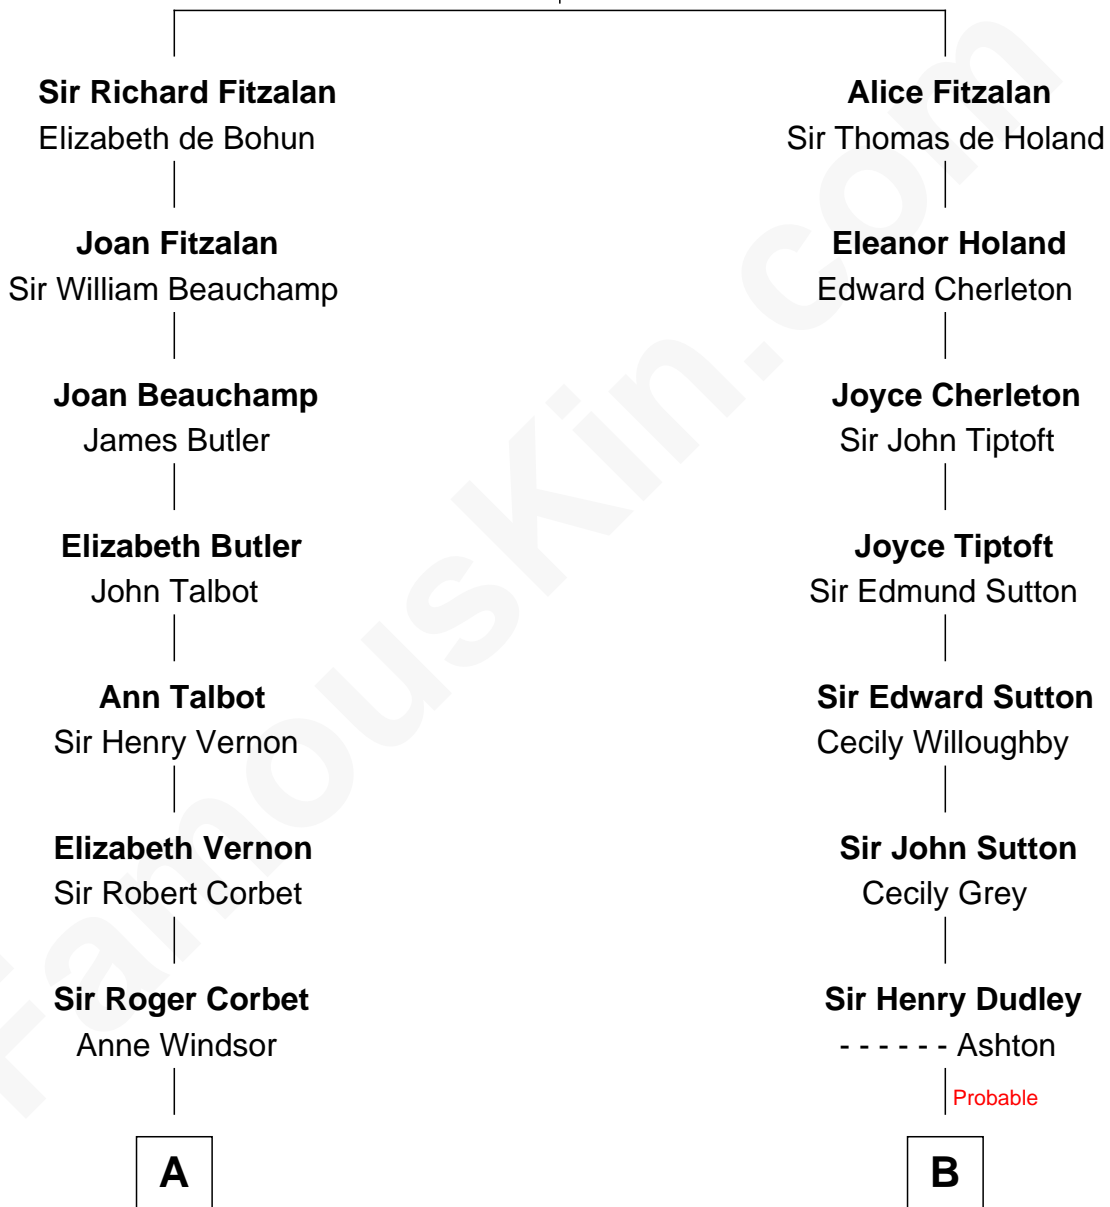

# FamousKin.com Relationship Chart of

**Olivia De Havilland**

*Movie Actress*

17th cousin 1 time removed of

**Humphrey Bogart**

*Movie Actor*

**Richard Fitzalan**  
Eleanor Plantagenet

**C**

**Maud Humphrey**  
Dr. Belmont Deforest Bogart

**Humphrey Bogart**  
*Movie Actor*

FamousKin.com