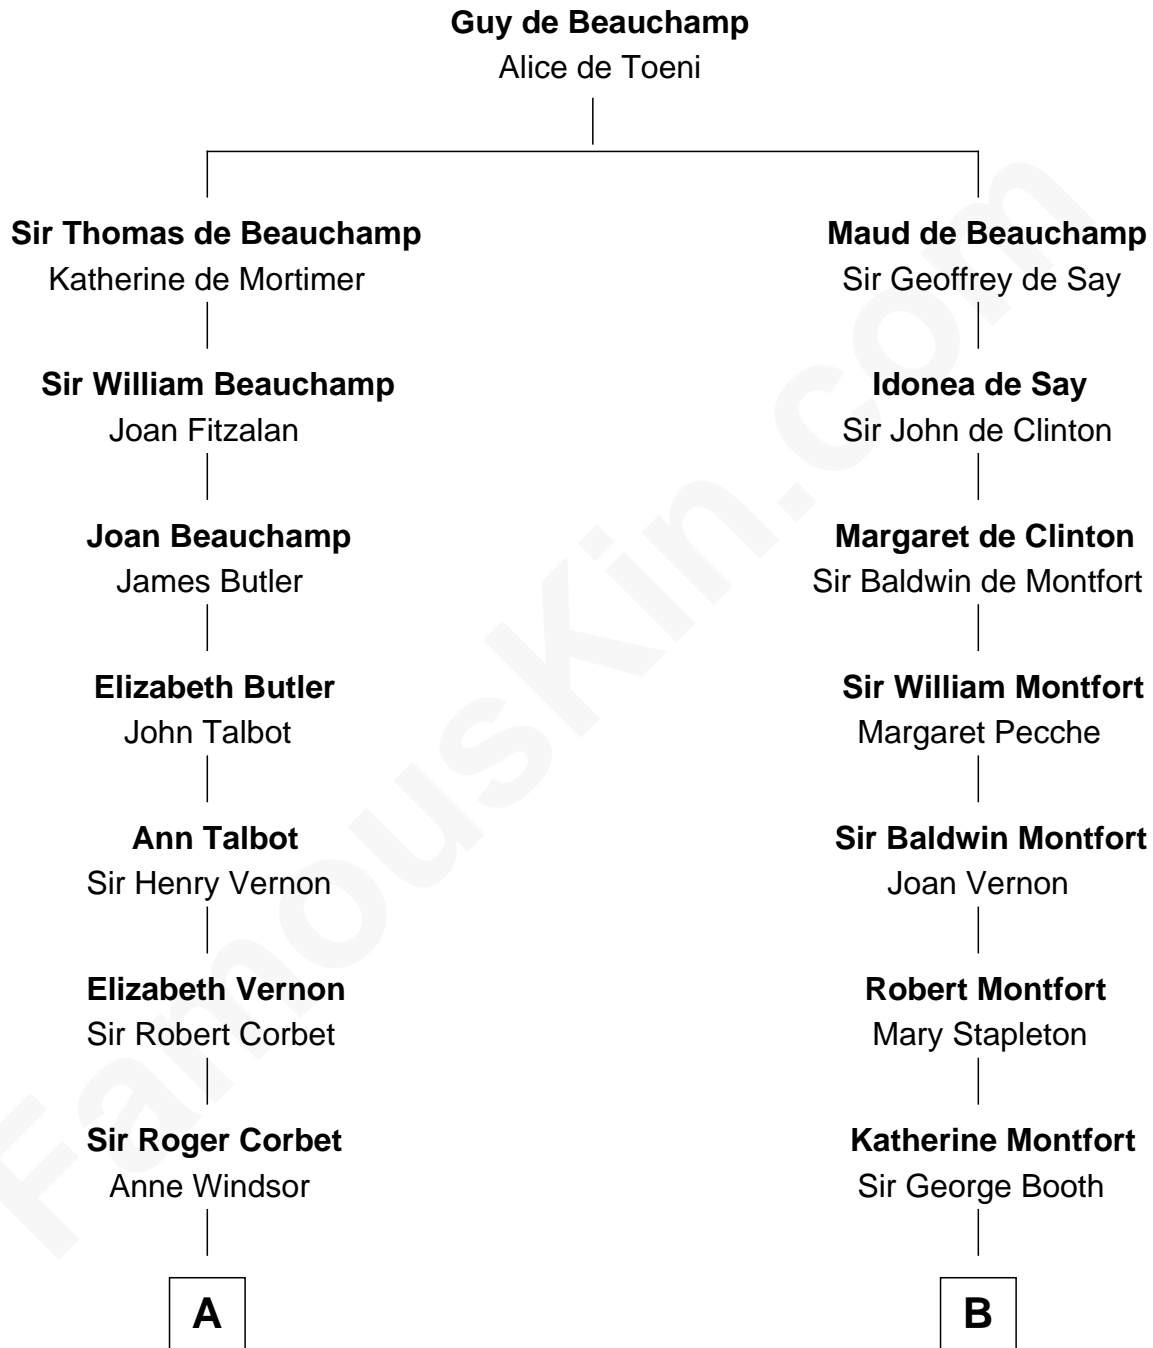

**FamousKin.com**  
**Relationship Chart of**  
**Olivia De Havilland**  
*Movie Actress*

17th cousin 4 times removed of  
**Humphrey Bogart**  
*Movie Actor*

**C**

—  
**Rachel Doud**

Jonathan Humphrey

—  
**Harvey Humphrey**

Elizabeth Rogers Perkins

—  
**John Perkins Humphrey**

Frances Dewey Churchill

—  
**Maud Humphrey**

Dr. Belmont Deforest Bogart

—  
**Humphrey Bogart**

*Movie Actor*