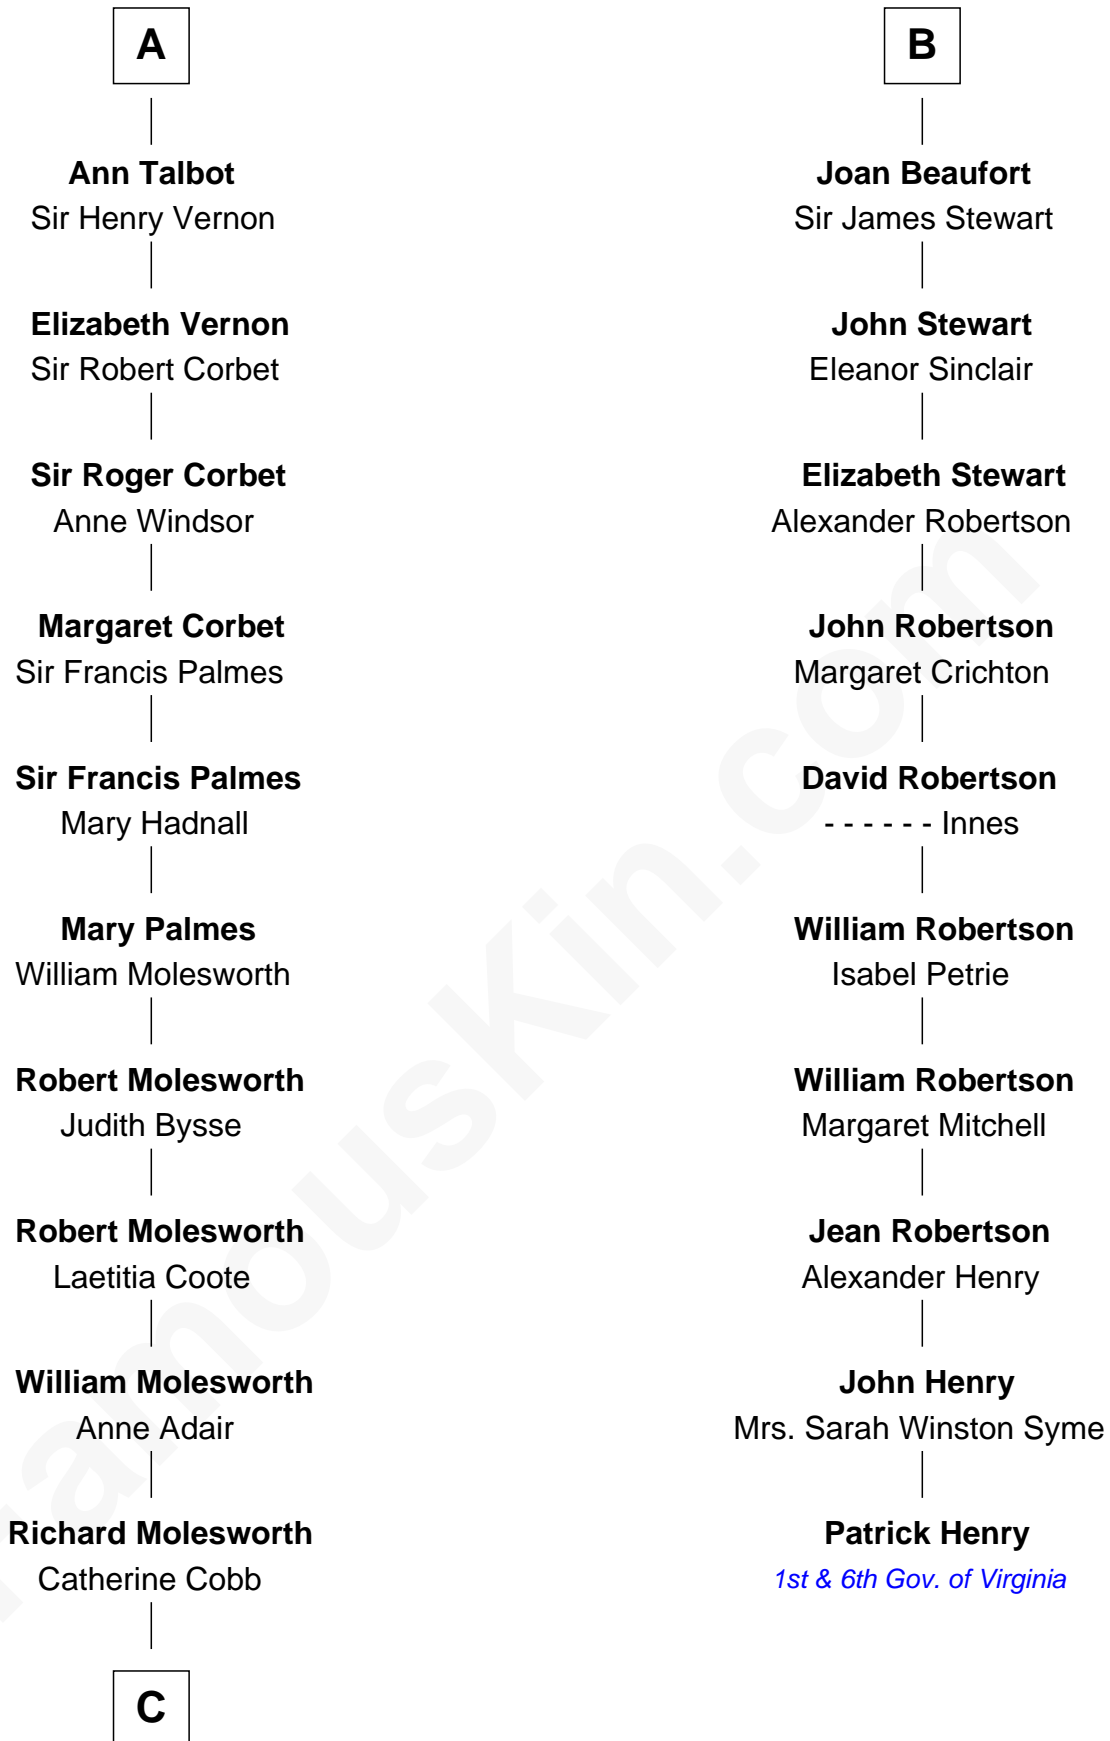

FamousKin.com
Relationship Chart of
Olivia De Havilland
Movie Actress

16th cousin 4 times removed of
Patrick Henry
1st and 6th Governor of Virginia

C

—
John Molesworth

Louise Tomkyns

—
Margaret Letitia Molesworth

Charles Richard De Havilland

—
Walter Augustus De Havilland

Lillian Augusta Ruse

—
Olivia De Havilland

Movie Actress

FamousKin.com