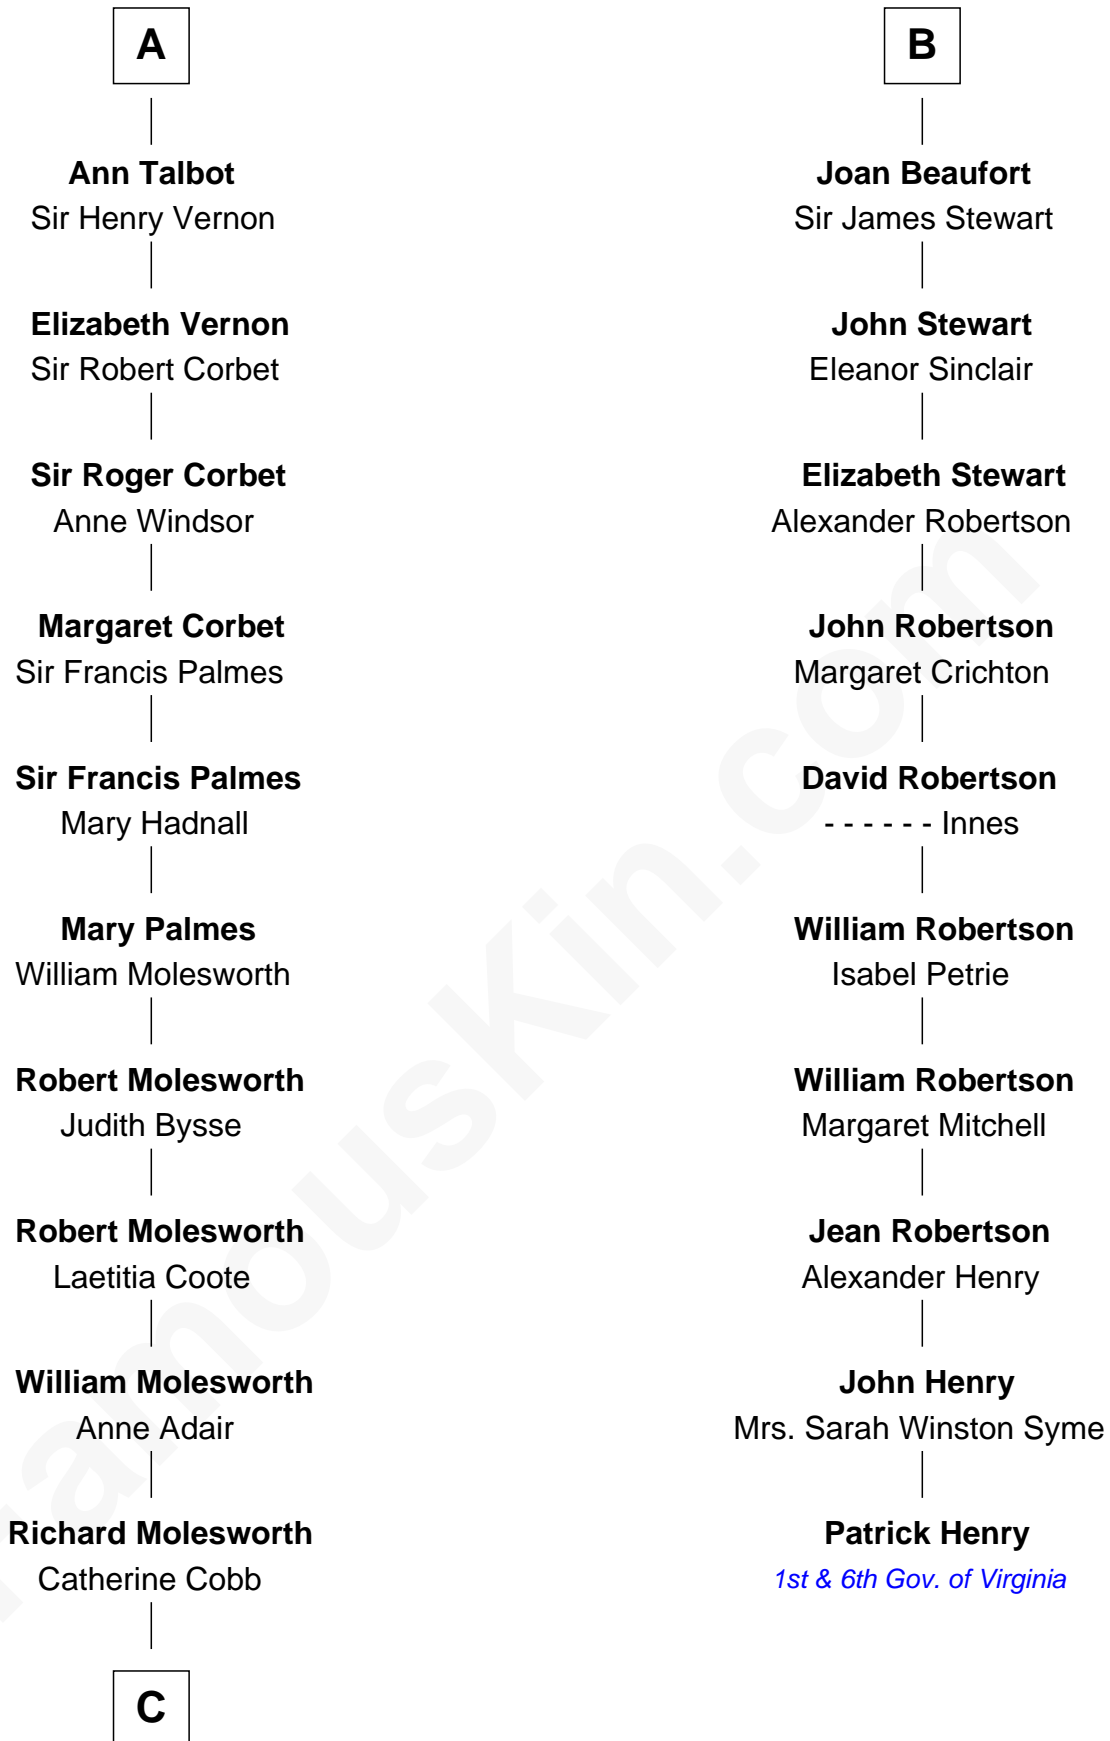

**FamousKin.com**  
**Relationship Chart of**  
**Olivia De Havilland**  
*Movie Actress*

**16th cousin 4 times removed of**  
**Patrick Henry**  
*1st and 6th Governor of Virginia*

**C**

—  
**John Molesworth**

Louise Tomkyns

—  
**Margaret Letitia Molesworth**

Charles Richard De Havilland

—  
**Walter Augustus De Havilland**

Lillian Augusta Ruse

—  
**Olivia De Havilland**

*Movie Actress*

FamousKin.com