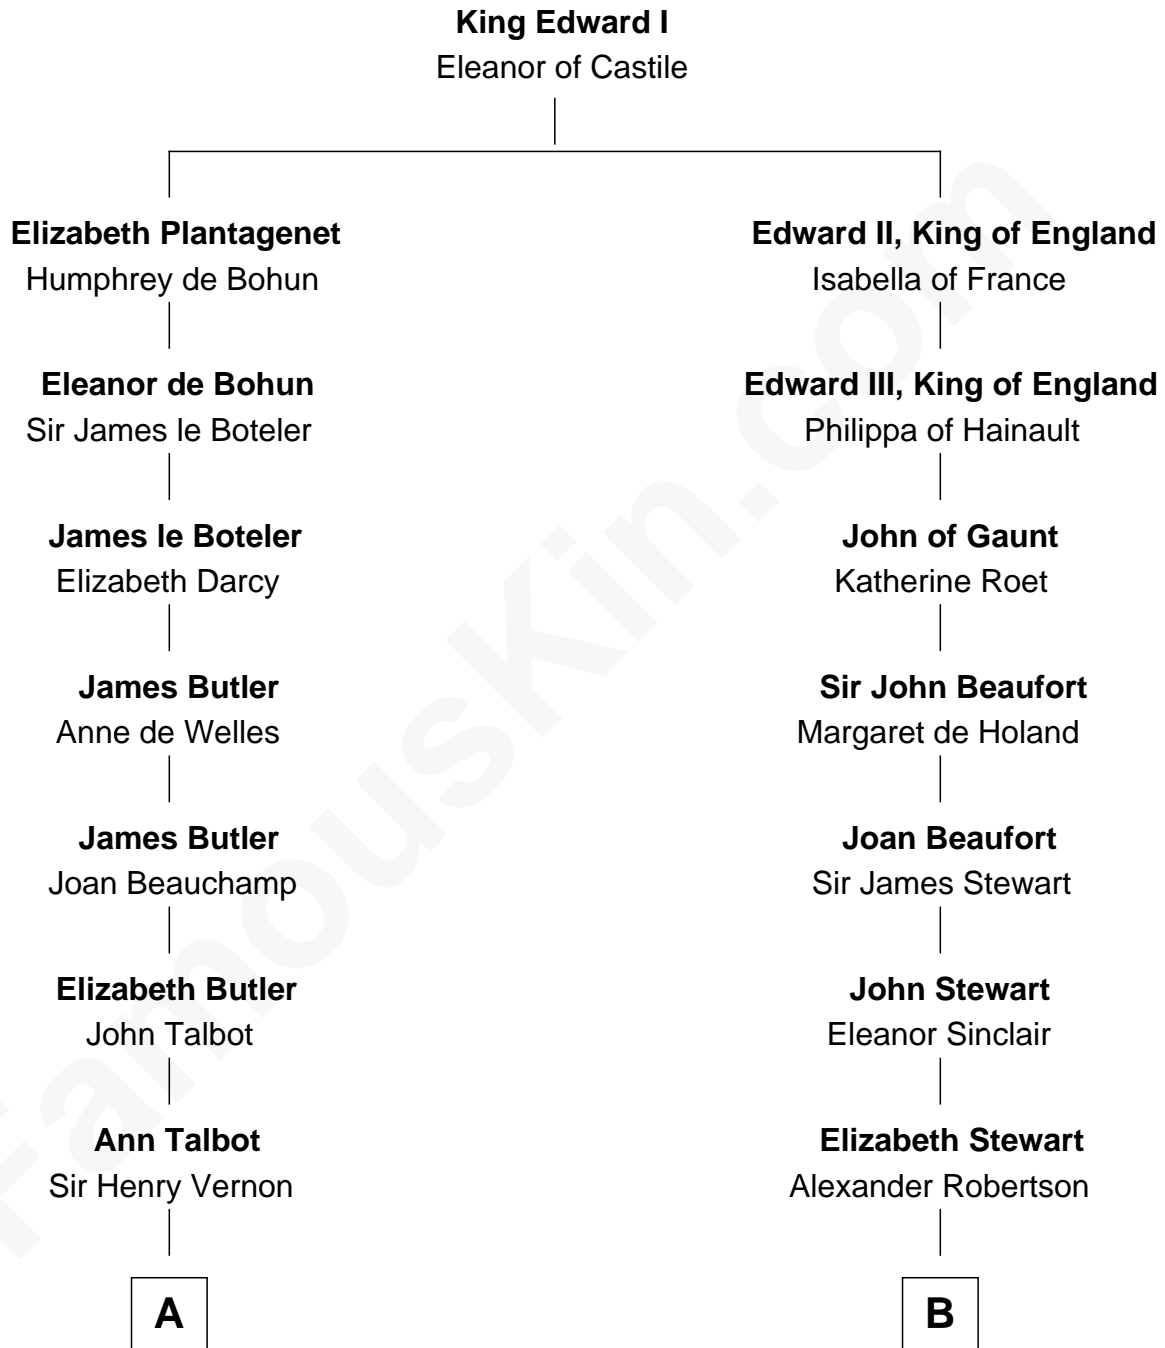

FamousKin.com

Relationship Chart of

Olivia De Havilland

Movie Actress

13th cousin 6 times removed of

Patrick Henry

1st and 6th Governor of Virginia

C

Margaret Letitia Molesworth

Charles Richard De Havilland

Walter Augustus De Havilland

Lillian Augusta Ruse

Olivia De Havilland

Movie Actress

FamousKin.com