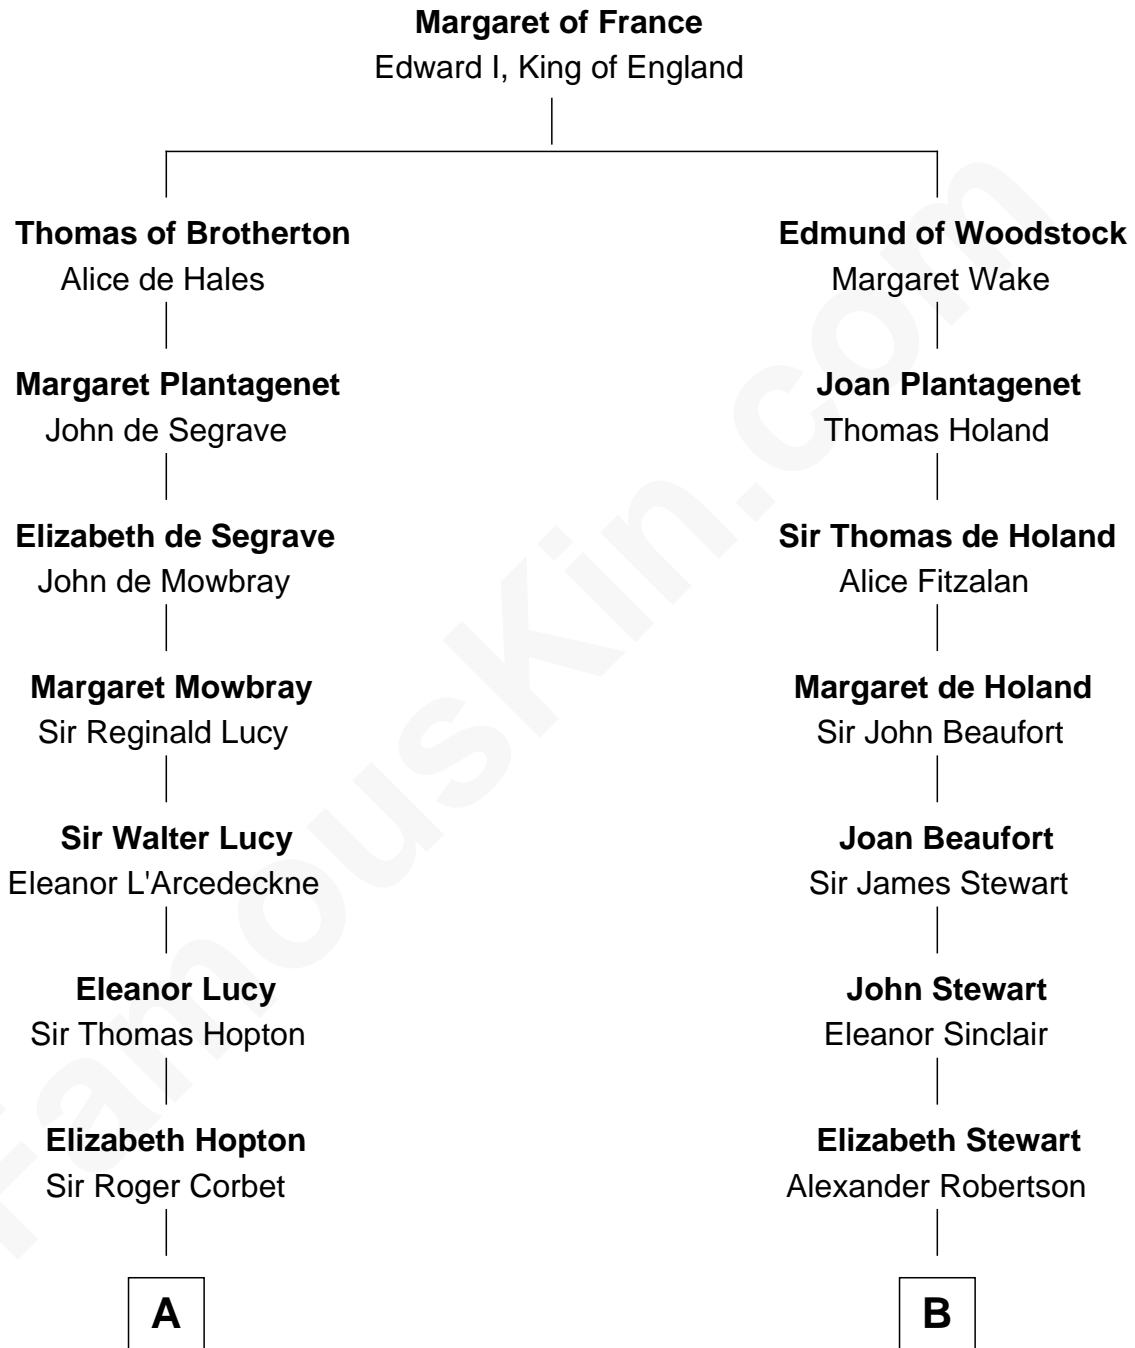

**FamousKin.com**  
**Relationship Chart of**  
**Olivia De Havilland**  
*Movie Actress*

**13th cousin 7 times removed of**  
**Patrick Henry**  
*1st and 6th Governor of Virginia*

**C**

—  
**John Molesworth**

Louise Tomkyns

—  
**Margaret Letitia Molesworth**

Charles Richard De Havilland

—  
**Walter Augustus De Havilland**

Lillian Augusta Ruse

—  
**Olivia De Havilland**

*Movie Actress*

FamousKin.com