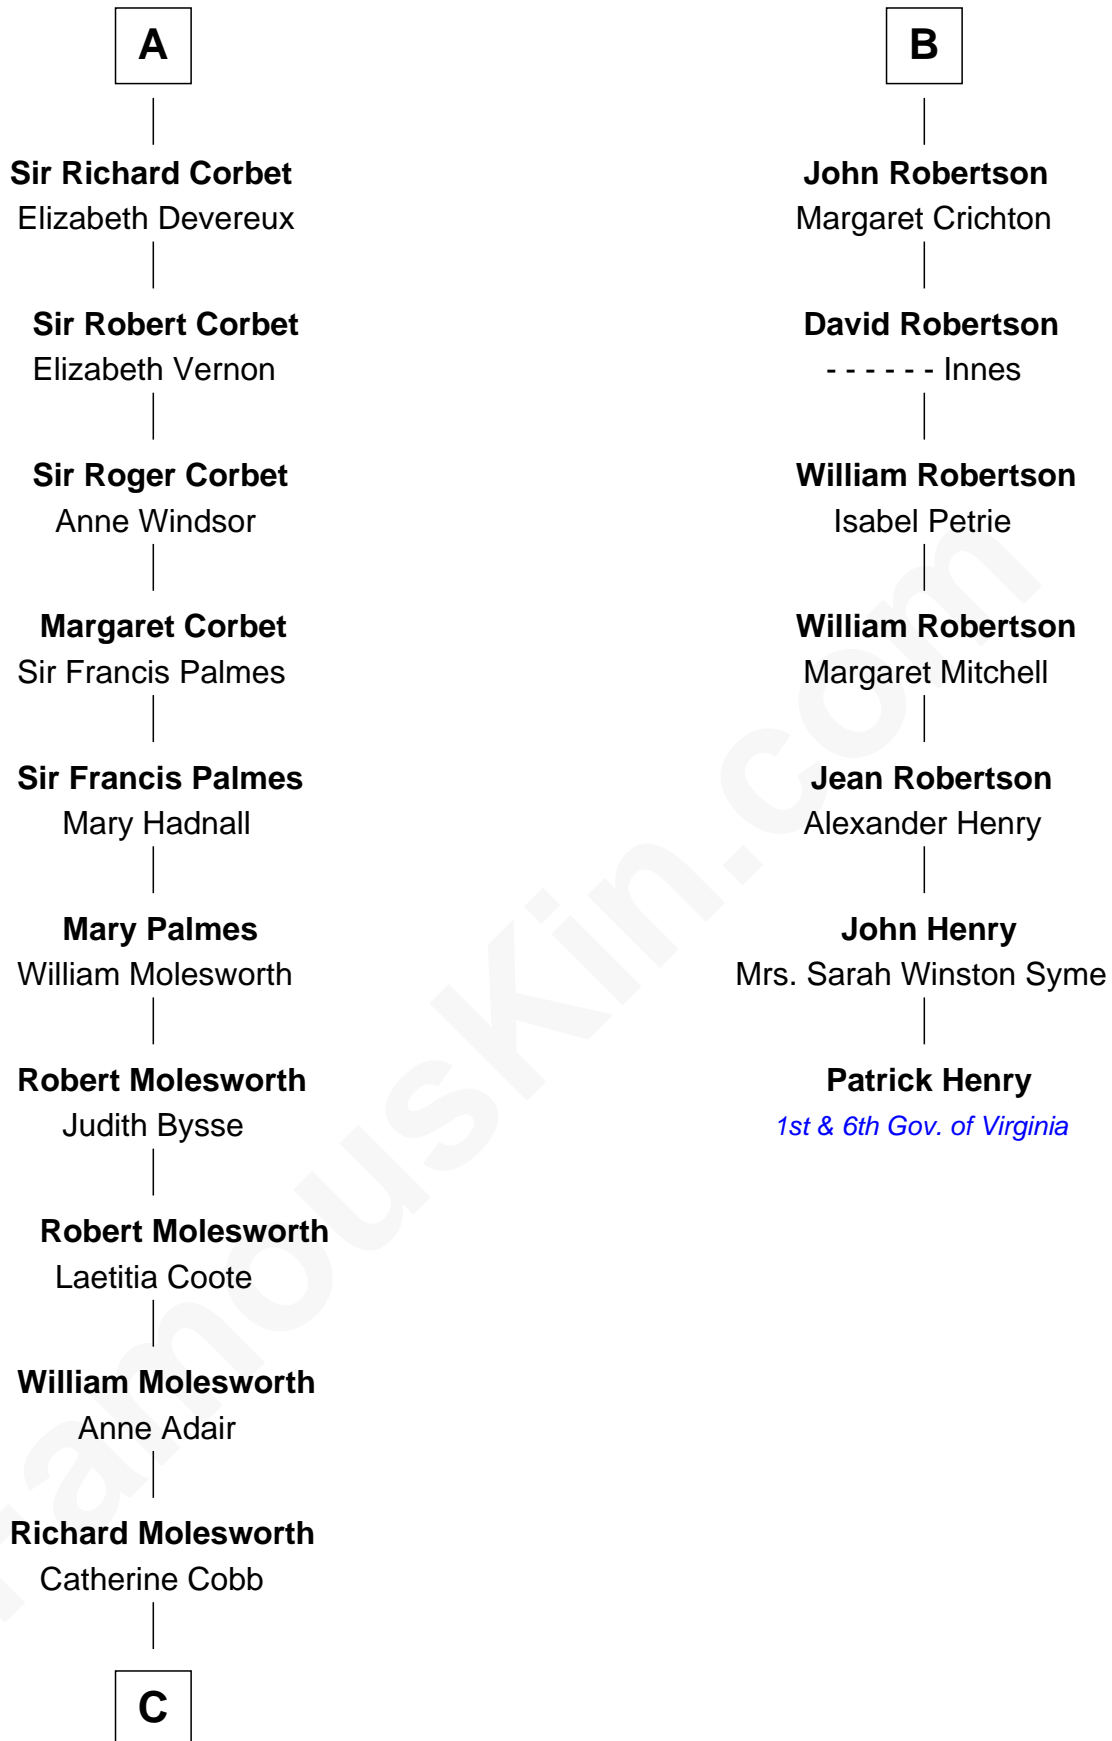

**FamousKin.com**  
**Relationship Chart of**  
**Olivia De Havilland**  
*Movie Actress*

**13th cousin 7 times removed of**  
**Patrick Henry**  
*1st and 6th Governor of Virginia*

**C**

—  
**John Molesworth**

Louise Tomkyns

—  
**Margaret Letitia Molesworth**

Charles Richard De Havilland

—  
**Walter Augustus De Havilland**

Lillian Augusta Ruse

—  
**Olivia De Havilland**

*Movie Actress*

FamousKin.com