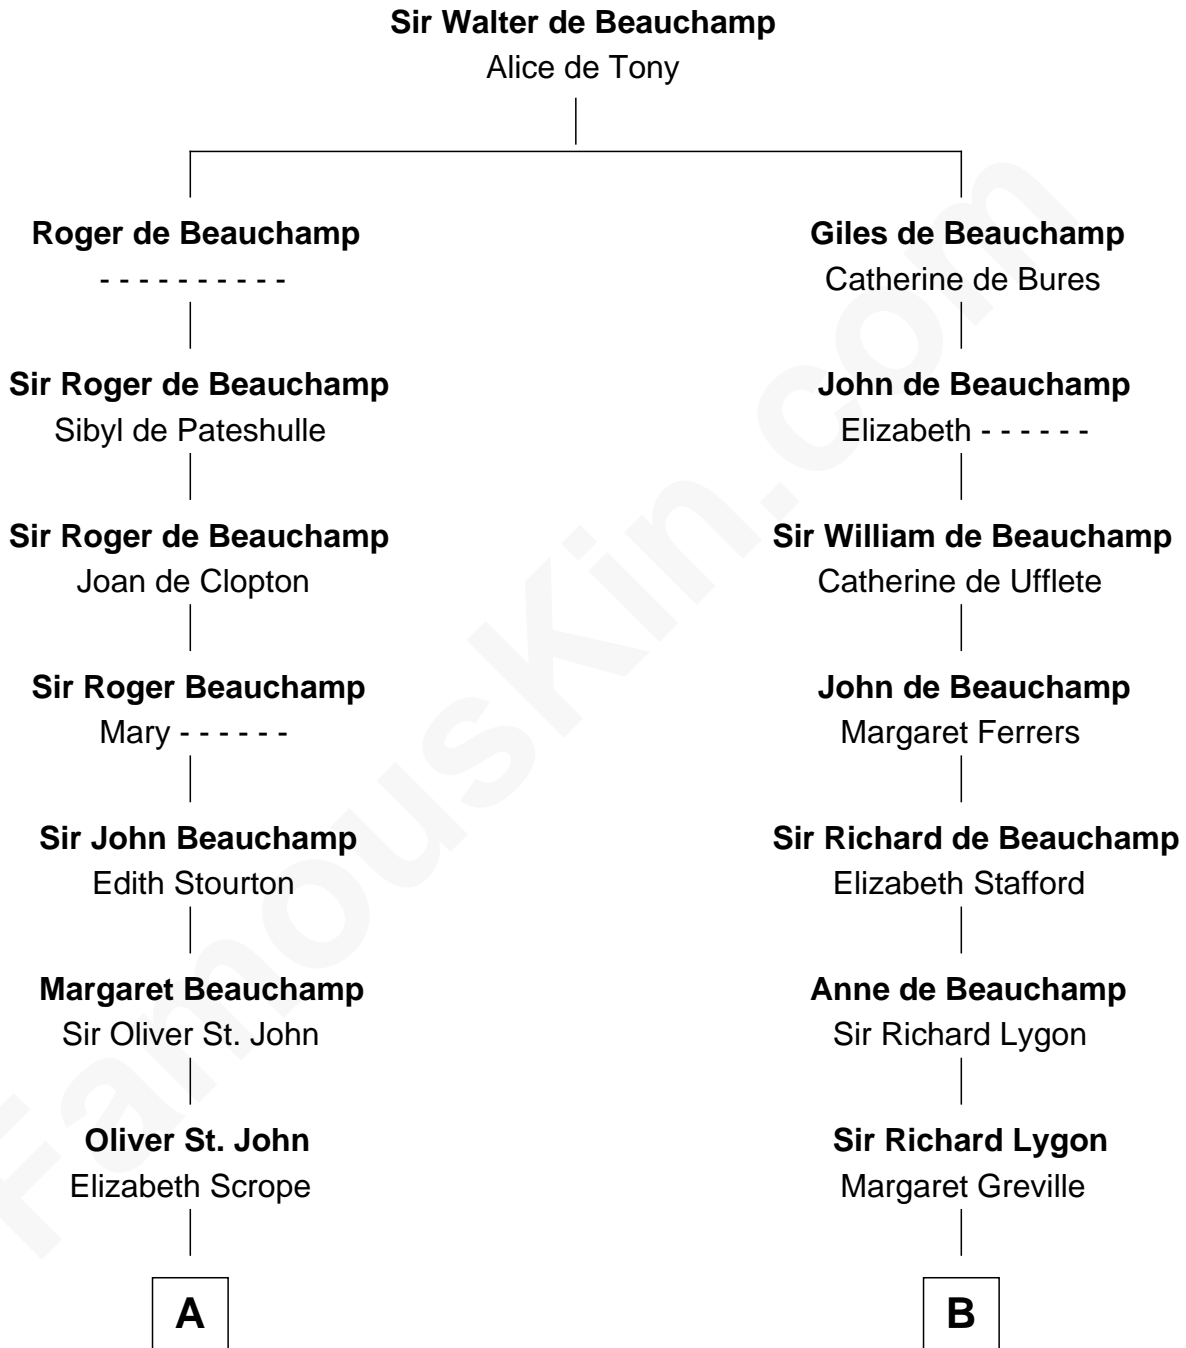

FamousKin.com
Relationship Chart of
Olivia De Havilland
Movie Actress

19th cousin 1 time removed of
Randolph Scott
Movie Actor

C

Margaret Letitia Molesworth

Charles Richard De Havilland

Walter Augustus De Havilland

Lillian Augusta Ruse

Olivia De Havilland

Movie Actress

D

John William Crane

Margaret Ann Sadler

Joseph Minor Crane

Lavinia Lionberger

Lucy Lionberger Crane

George Grant Scott

Randolph Scott

Movie Actor

FamousKin.com