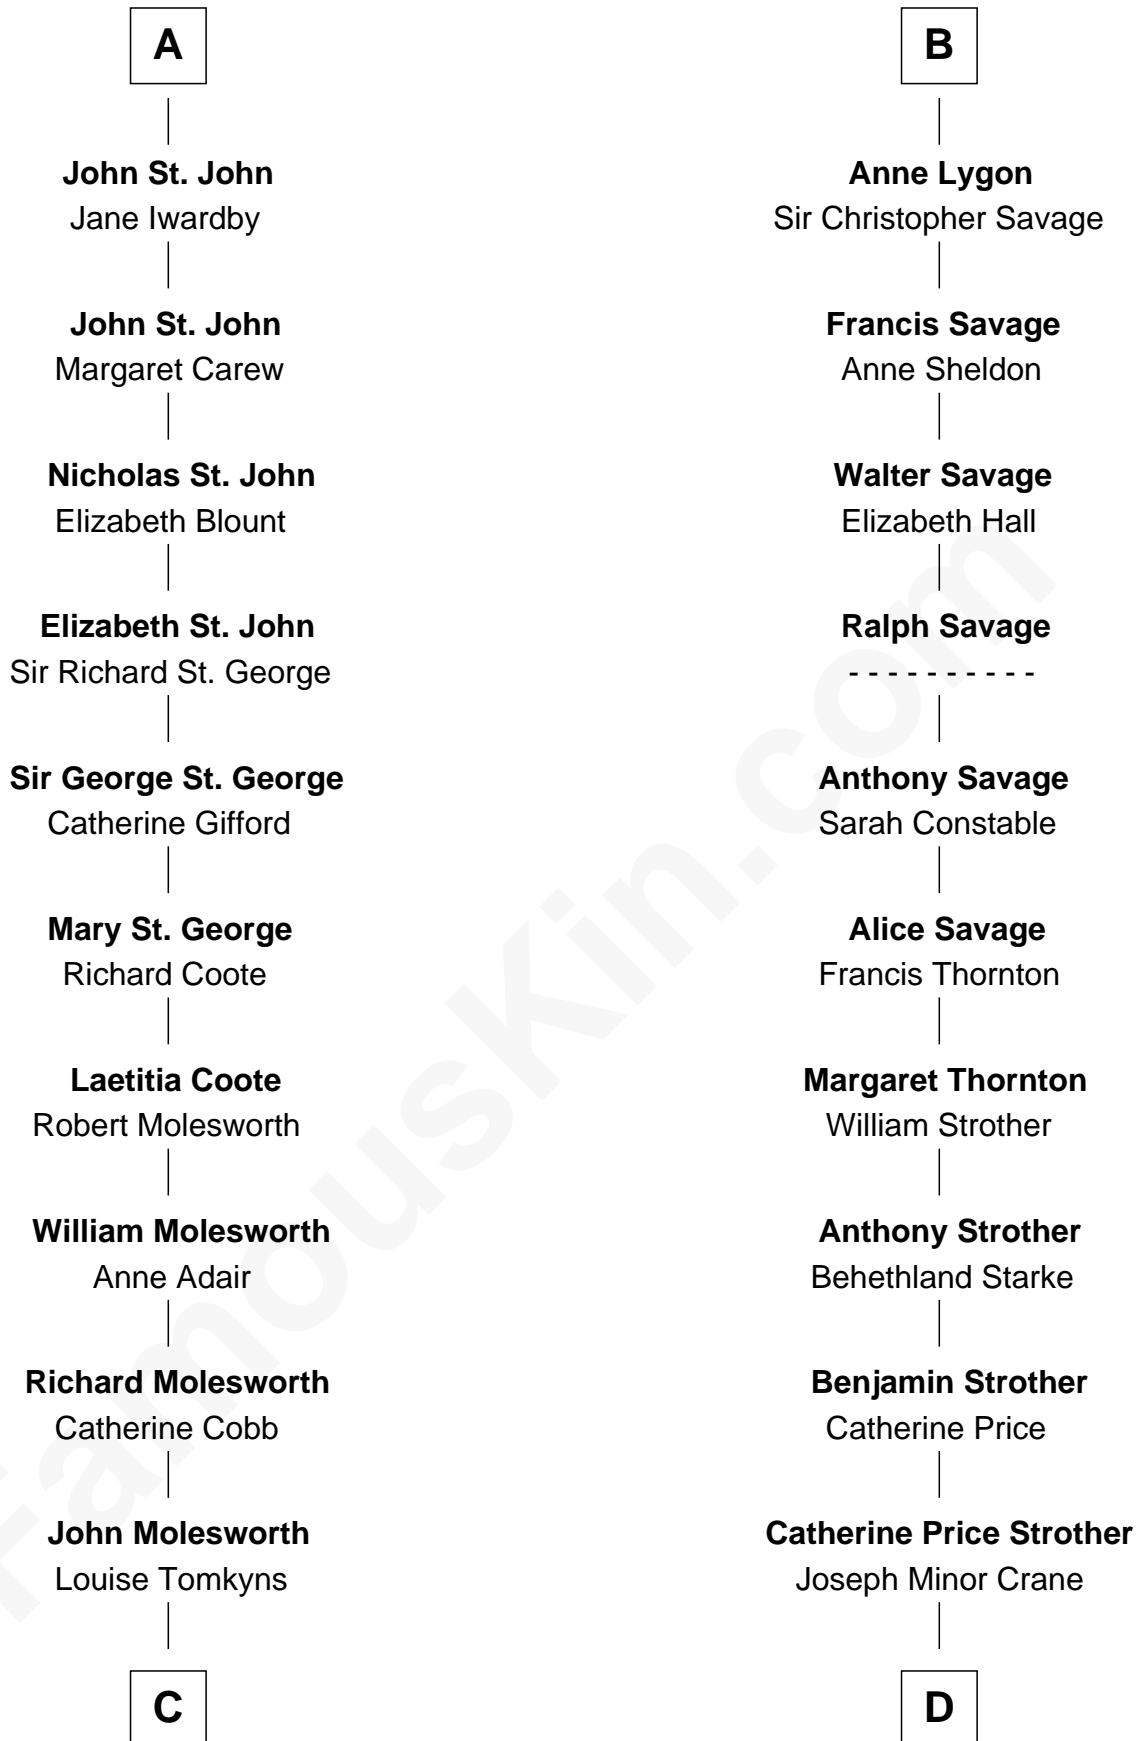

FamousKin.com
Relationship Chart of
Olivia De Havilland
Movie Actress

19th cousin 1 time removed of
Randolph Scott
Movie Actor

C

Margaret Letitia Molesworth

Charles Richard De Havilland

Walter Augustus De Havilland

Lillian Augusta Ruse

Olivia De Havilland

Movie Actress

D

John William Crane

Margaret Ann Sadler

Joseph Minor Crane

Lavinia Lionberger

Lucy Lionberger Crane

George Grant Scott

Randolph Scott

Movie Actor

FamousKin.com