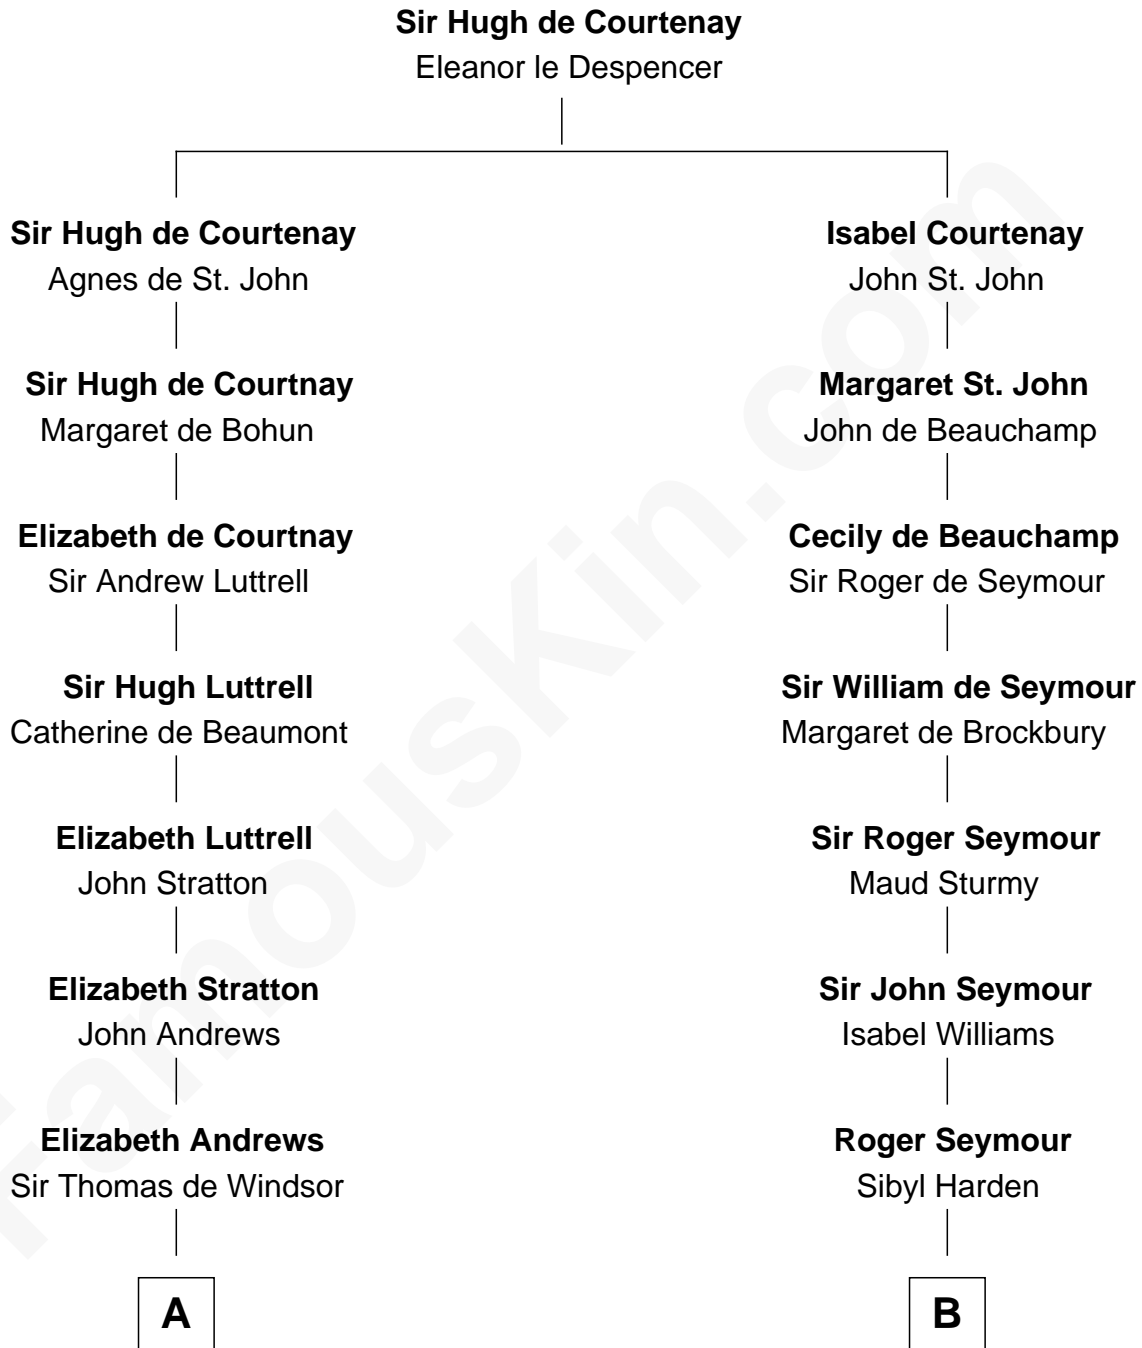

**FamousKin.com**  
**Relationship Chart of**  
**Olivia De Havilland**  
*Movie Actress*

19th cousin 2 times removed of  
**Randolph Scott**  
*Movie Actor*

**C**

**Margaret Letitia Molesworth**

Charles Richard De Havilland

**Walter Augustus De Havilland**

Lillian Augusta Ruse

**Olivia De Havilland**

*Movie Actress*

**D**

**Catherine Price Strother**

Joseph Minor Crane

**John William Crane**

Margaret Ann Sadler

**Joseph Minor Crane**

Lavinia Lionberger

**Lucy Lionberger Crane**

George Grant Scott

**Randolph Scott**

*Movie Actor*

FamousKin.com