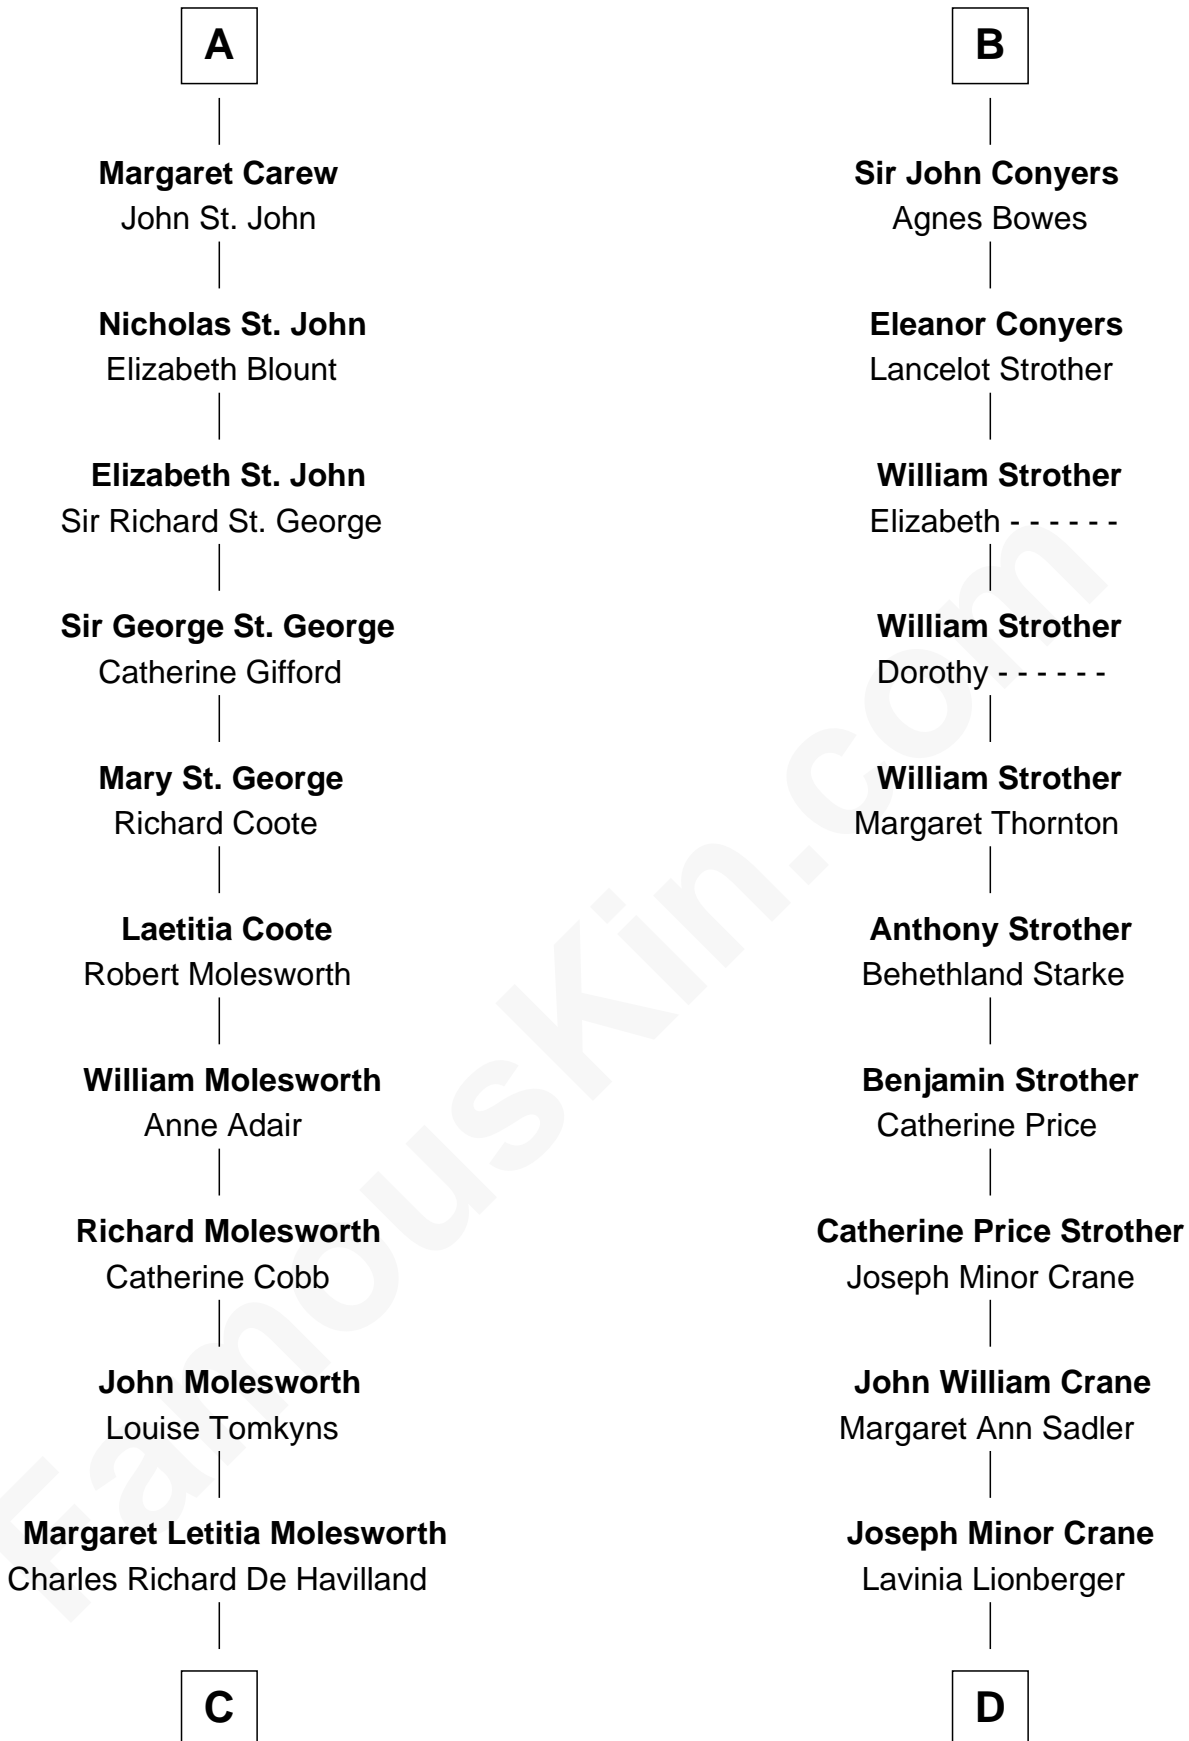

# FamousKin.com Relationship Chart of

**Olivia De Havilland**

*Movie Actress*

18th cousin of

**Randolph Scott**

*Movie Actor*

FamousKin.com