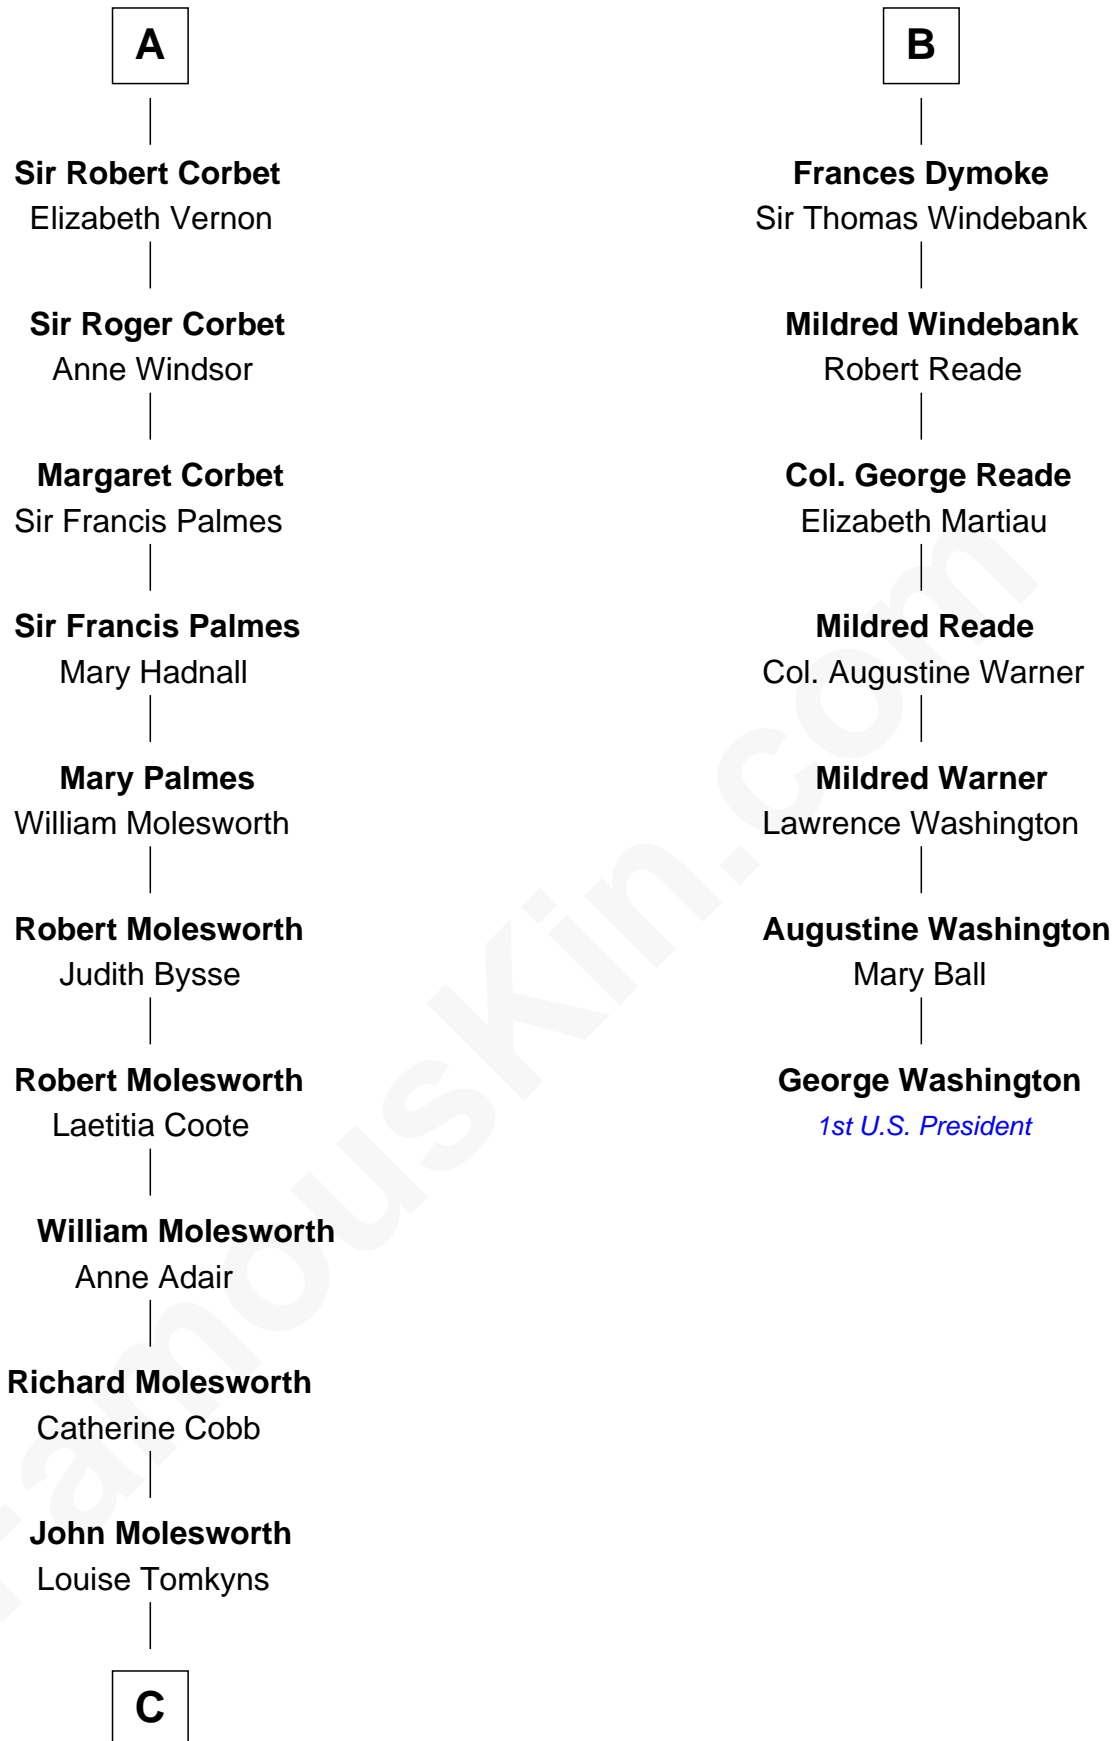

FamousKin.com
Relationship Chart of
Olivia De Havilland
Movie Actress

13th cousin 6 times removed of
George Washington
1st U.S. President

C

Margaret Letitia Molesworth

Charles Richard De Havilland

Walter Augustus De Havilland

Lillian Augusta Ruse

Olivia De Havilland

Movie Actress

FamousKin.com