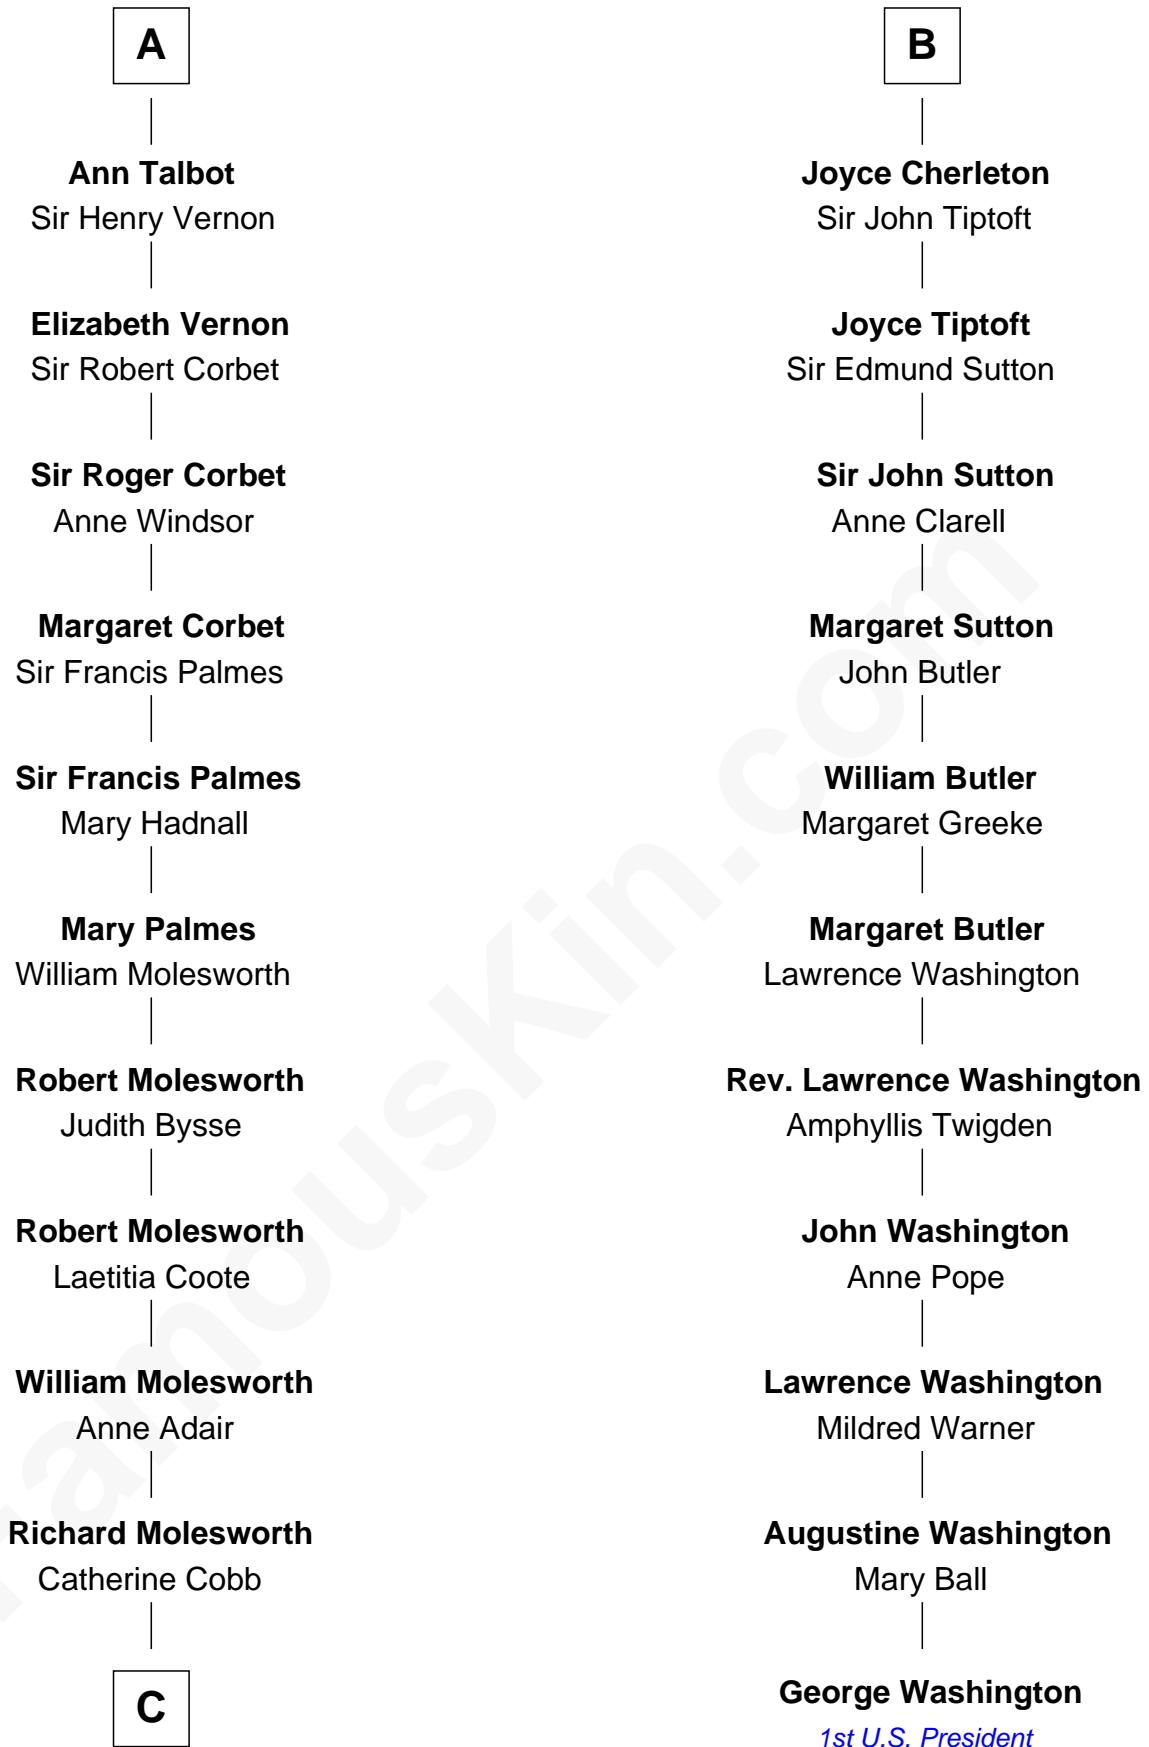

**FamousKin.com**  
**Relationship Chart of**  
**Olivia De Havilland**  
*Movie Actress*

17th cousin 3 times removed of  
**George Washington**  
*1st U.S. President*

**C**

—  
**John Molesworth**

Louise Tomkyns

—  
**Margaret Letitia Molesworth**

Charles Richard De Havilland

—  
**Walter Augustus De Havilland**

Lillian Augusta Ruse

—  
**Olivia De Havilland**

*Movie Actress*

FamousKin.com