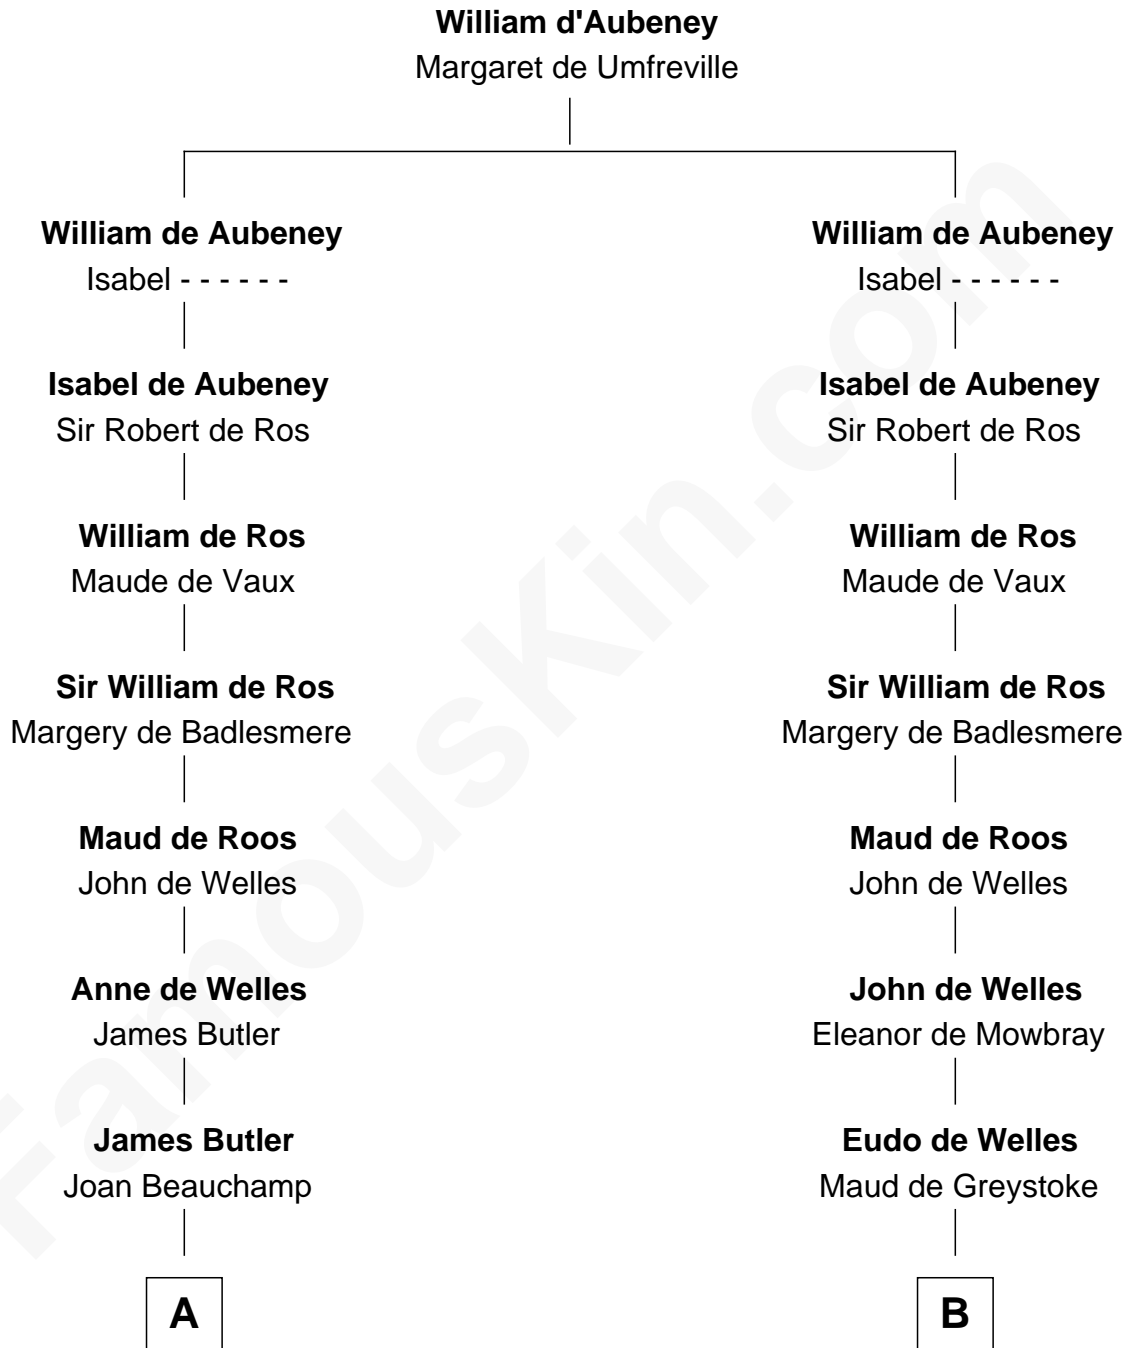

**FamousKin.com**  
**Relationship Chart of**  
**Olivia De Havilland**  
*Movie Actress*

17th cousin 4 times removed of  
**George Washington**  
*1st U.S. President*

**C**

Richard Molesworth

Catherine Cobb

John Molesworth

Louise Tomkyns

Margaret Letitia Molesworth

Charles Richard De Havilland

Walter Augustus De Havilland

Lillian Augusta Ruse

Olivia De Havilland

*Movie Actress*