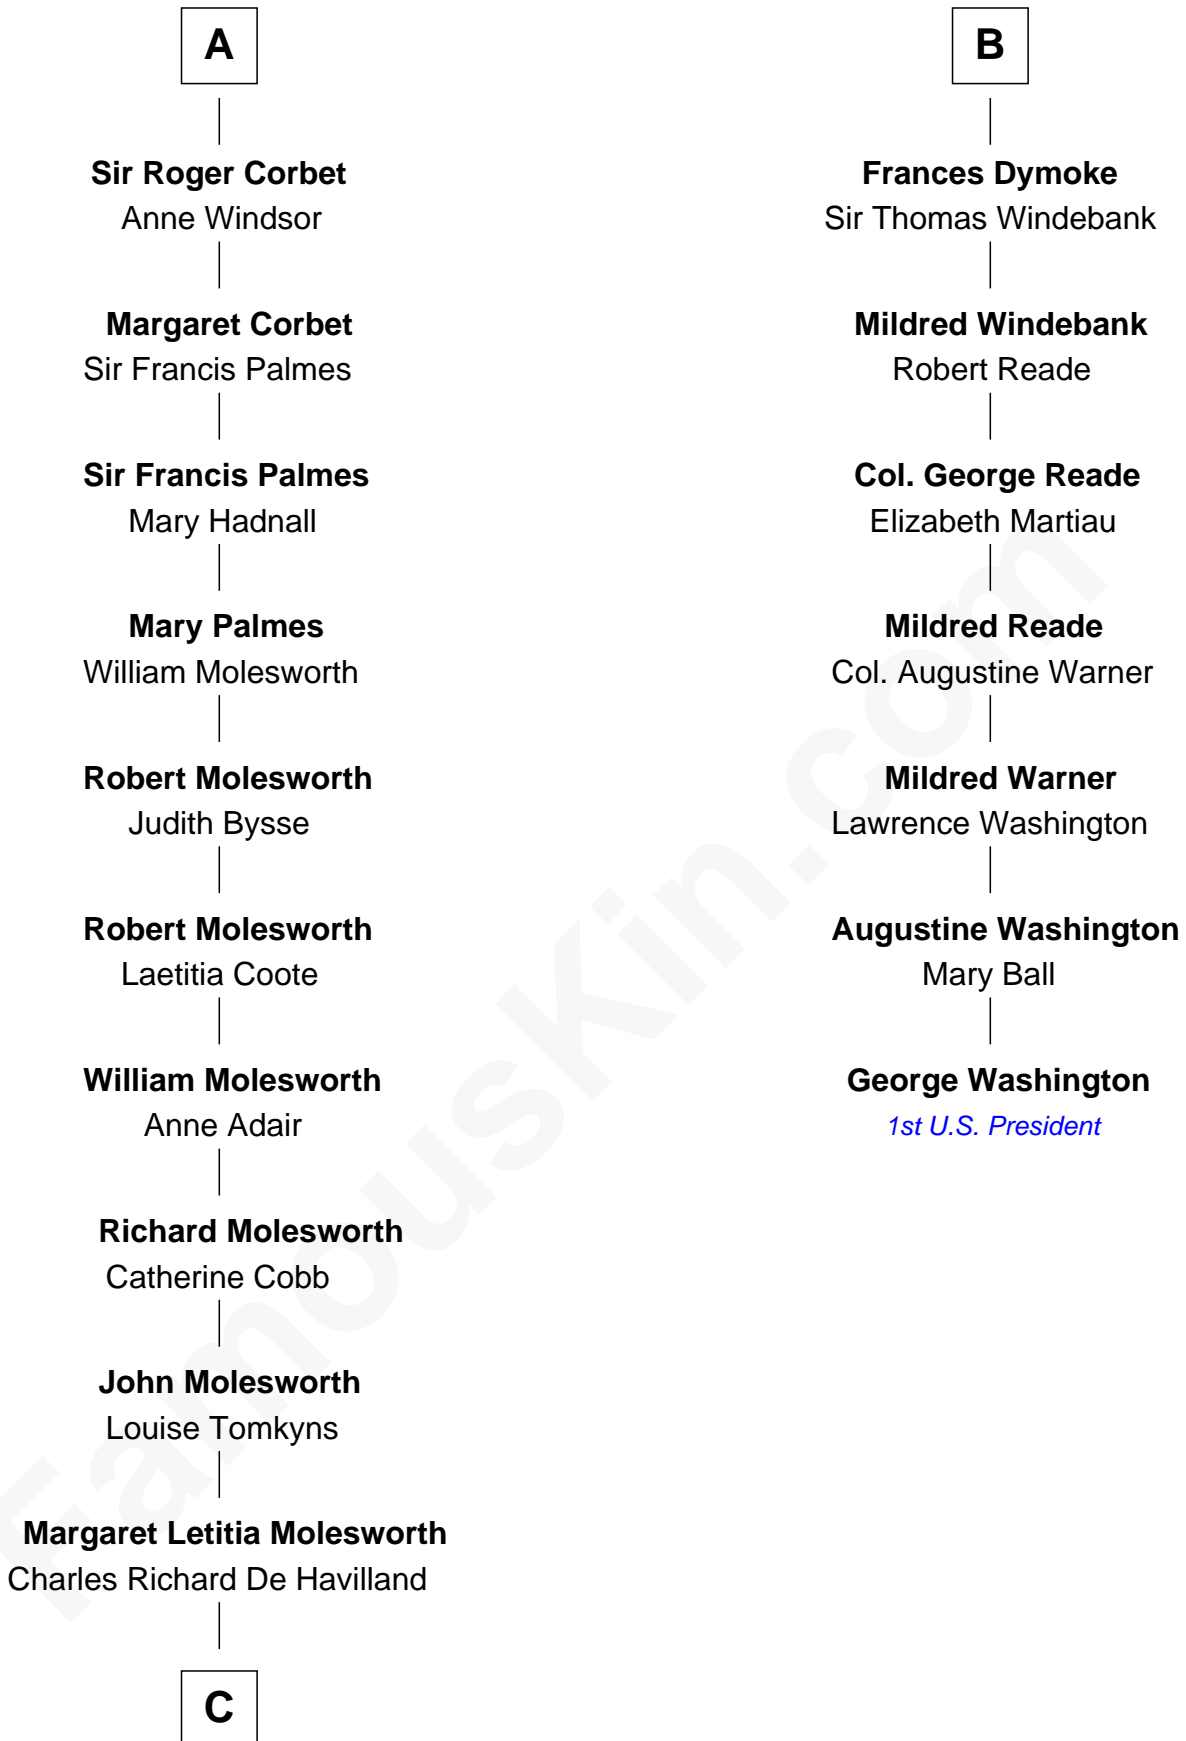

FamousKin.com
Relationship Chart of
Olivia De Havilland
Movie Actress

13th cousin 5 times removed of
George Washington
1st U.S. President

C

Walter Augustus De Havilland

Lillian Augusta Ruse

Olivia De Havilland

Movie Actress

FamousKin.com