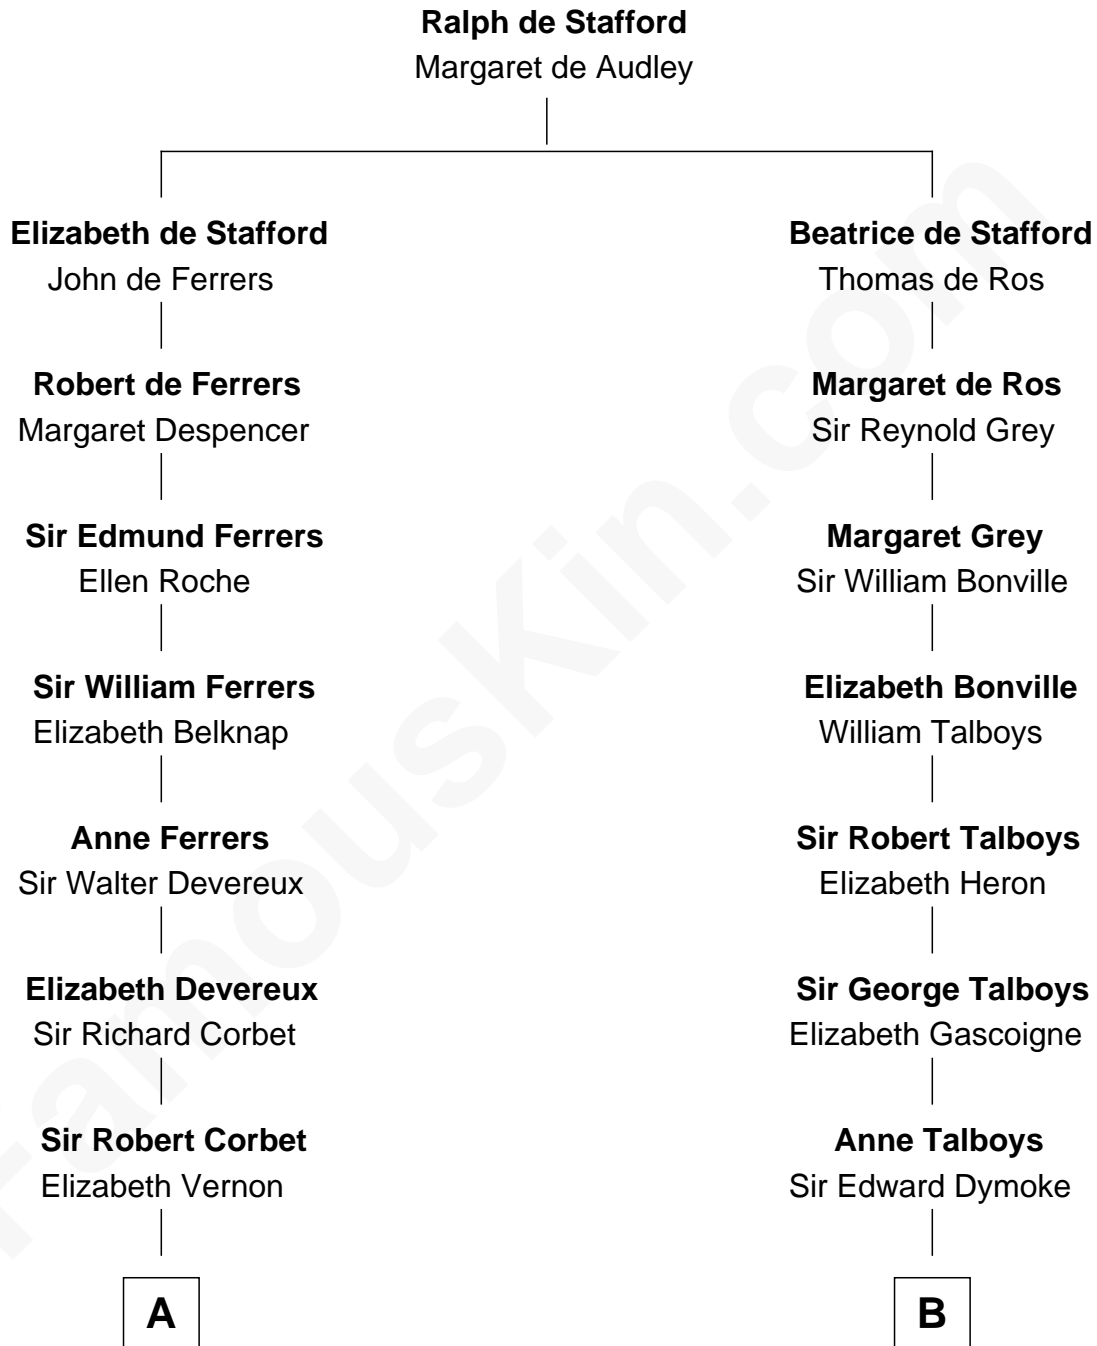

FamousKin.com
Relationship Chart of
Olivia De Havilland
Movie Actress

13th cousin 5 times removed of
George Washington
1st U.S. President

C

Walter Augustus De Havilland

Lillian Augusta Ruse

Olivia De Havilland

Movie Actress

FamousKin.com